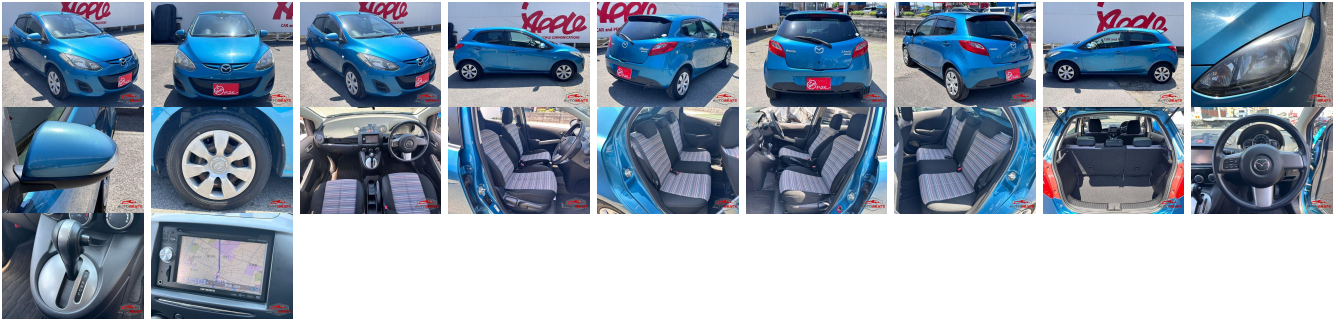

## Vehicle Information

MAZDA

**First Registration Year:** 2013-06  
**Manufacture Year:** 2013-06

AB-  
7700100403

<b>Model:</b>	DEMIO	<b>Chassis No:</b>	DEJFS-15****	<b>Transmission:</b>	Automatic	<b>Exterior:</b>
<b>Grade:</b>	4	<b>Engine:</b>		<b>Mileage:</b>	77,580	<b>Interior:</b>
<b>Fuel:</b>	Petrol	<b>Seats:</b>	5	<b>Engine Capacity:</b>	1,300	
<b>Drive Train:</b>	2WD			<b>Color:</b>	BLUE	

## Vehicle Options:

Pwr Steering	Pwr Wind	Pwr Mirrors	Center Lock
Air Cond	Reverse Camera	Pwr Slide Door	Easy Closer
Cruise Control	ABS	Air Bag	Fog Lamps
HID Head Lamps	LED Head Lamps	Spare Key	Remote Key
Push Start	Seat Heater	Pwr Seat	Leather Seat
Floor Mat	Sun Roof	Alloy Wheels	Grill Guard
Rear Wiper	Rear Spoiler	Stereo	Navi/TV
Car CD	Car MD	AUX	Spare Tire
Spare Tire Case	Puncture Repairing Kit	Tool	Jack
Operators Manual	Maint. Record		