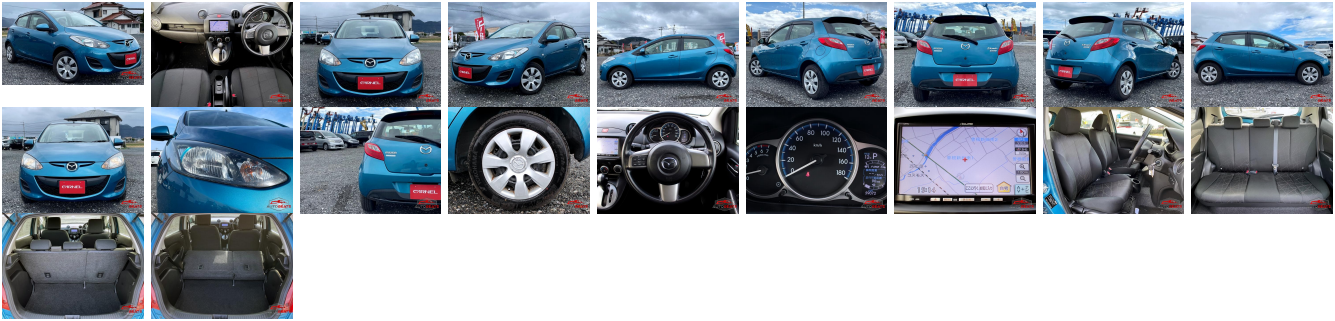

Vehicle Information

MAZDA

First Registration Year: 2013-02
Manufacture Year: 2013-02

AB-
7700100420

Model:	DEMIO	Chassis No:	DEJFS-15****	Transmission:	Automatic	Exterior:
Grade:	4	Engine:		Mileage:	60,000	Interior:
Fuel:	Petrol	Seats:	5	Engine Capacity:	1,300	
Drive Train:	2WD			Color:	BLUE	

Vehicle Options:

Pwr Steering	Pwr Wind	Pwr Mirrors	Center Lock
Air Cond	Reverse Camera	Pwr Slide Door	Easy Closer
Cruise Control	ABS	Air Bag	Fog Lamps
HID Head Lamps	LED Head Lamps	Spare Key	Remote Key
Push Start	Seat Heater	Pwr Seat	Leather Seat
Floor Mat	Sun Roof	Alloy Wheels	Grill Guard
Rear Wiper	Rear Spoiler	Stereo	Navi/TV
Car CD	Car MD	AUX	Spare Tire
Spare Tire Case	Puncture Repairing Kit	Tool	Jack
Operators Manual	Maint. Record		

\$1,750