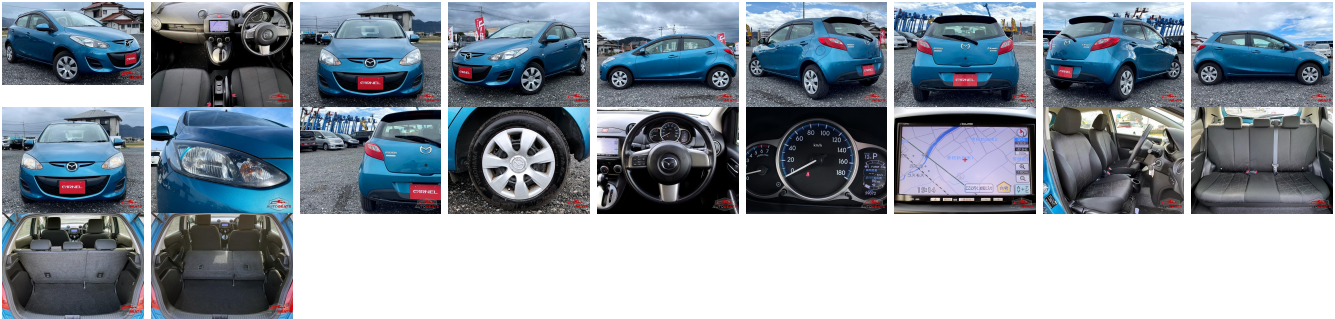

Vehicle Information

MAZDA

First Registration Year: 2013-02
Manufacture Year: 2013-02

AB-
7700100420

Model:	DEMIO	Chassis No:	DEJFS-15****	Transmission:	Automatic	Exterior:
Grade:	4	Engine:		Mileage:	60,000	Interior:
Fuel:	Petrol	Seats:	5	Engine Capacity:	1,300	
Drive Train:	2WD			Color:	BLUE	

Vehicle Options:

Pwr Steering	Pwr Wind	Pwr Mirrors	Center Lock
Air Cond	Reverse Camera	Pwr Slide Door	Easy Closer
Cruise Control	ABS	Air Bag	Fog Lamps
HID Head Lamps	LED Head Lamps	Spare Key	Remote Key
Push Start	Seat Heater	Pwr Seat	Leather Seat
Floor Mat	Sun Roof	Alloy Wheels	Grill Guard
Rear Wiper	Rear Spoiler	Stereo	Navi/TV
Car CD	Car MD	AUX	Spare Tire
Spare Tire Case	Puncture Repairing Kit	Tool	Jack
Operators Manual	Maint. Record		