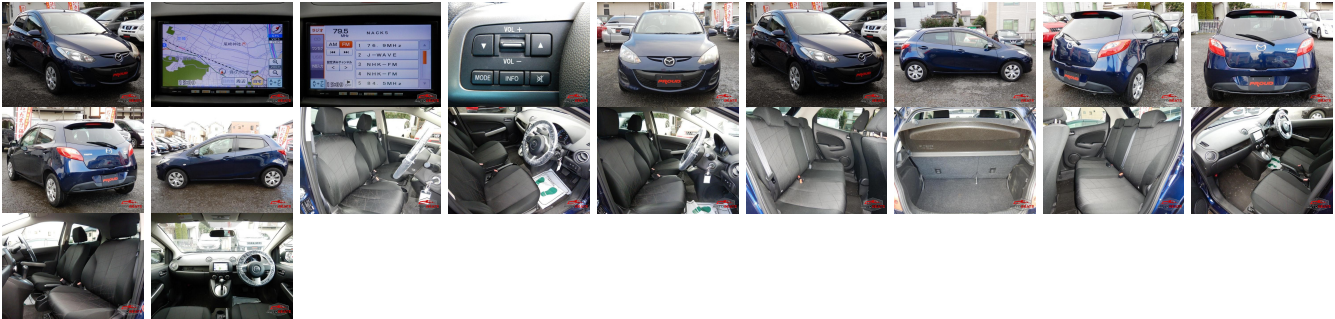

Vehicle Information

MAZDA

First Registration Year: 2013-01
Manufacture Year: 2013-01

AB-
7700100407

Model: DEMIO **Chassis No:** DEJFS-14**** **Transmission:** Automatic **Exterior:**
Grade: 4 **Engine:** **Mileage:** 48,470 **Interior:**
Fuel: Petrol **Seats:** 5 **Engine Capacity:** 1,300
Drive Train: 2WD **Color:** BLUE M

Vehicle Options:

Pwr Steering	Pwr Wind	Pwr Mirrors	Center Lock
Air Cond	Reverse Camera	Pwr Slide Door	Easy Closer
Cruise Control	ABS	Air Bag	Fog Lamps
HID Head Lamps	LED Head Lamps	Spare Key	Remote Key
Push Start	Seat Heater	Pwr Seat	Leather Seat
Floor Mat	Sun Roof	Alloy Wheels	Grill Guard
Rear Wiper	Rear Spoiler	Stereo	Navi/TV
Car CD	Car MD	AUX	Spare Tire
Spare Tire Case	Puncture Repairing Kit	Tool	Jack
Operators Manual	Maint. Record		