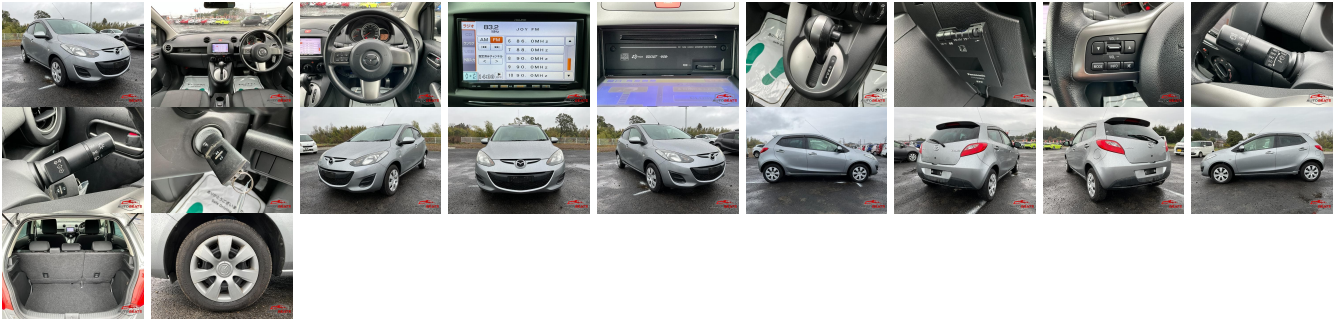

Vehicle Information

MAZDA

First Registration Year: 2013-02
Manufacture Year: 2013-02

AB-
7700100406

Model:	DEMIO	Chassis No:	DE3FS-54****	Transmission:	Automatic	Exterior:	
Grade:	4	Engine:		Mileage:	59,912	Interior:	
Fuel:	Petrol	Seats:	5	Engine Capacity:	1,300		
Drive Train:	2WD			Color:	SILVER M		

Vehicle Options:

Pwr Steering	Pwr Wind	Pwr Mirrors	Center Lock
Air Cond	Reverse Camera	Pwr Slide Door	Easy Closer
Cruise Control	ABS	Air Bag	Fog Lamps
HID Head Lamps	LED Head Lamps	Spare Key	Remote Key
Push Start	Seat Heater	Pwr Seat	Leather Seat
Floor Mat	Sun Roof	Alloy Wheels	Grill Guard
Rear Wiper	Rear Spoiler	Stereo	Navi/TV
Car CD	Car MD	AUX	Spare Tire
Spare Tire Case	Puncture Repairing Kit	Tool	Jack
Operators Manual	Maint. Record		