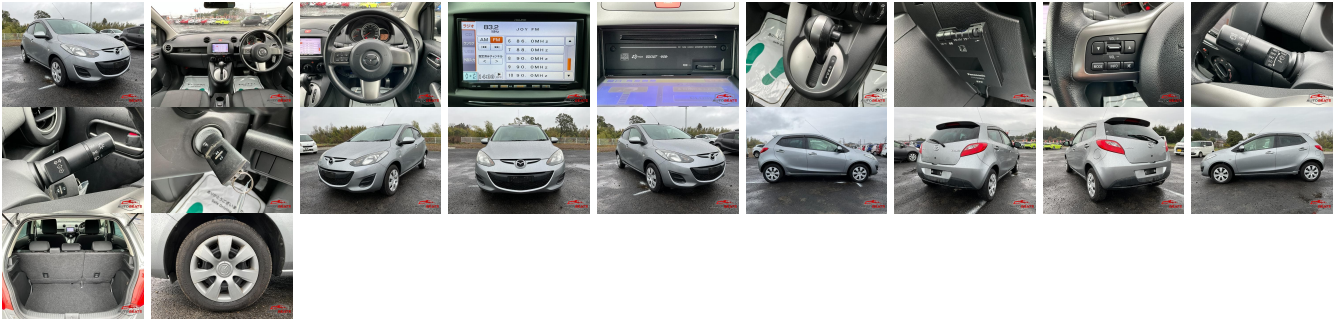

Vehicle Information

MAZDA

First Registration Year: 2013-02
Manufacture Year: 2013-02

AB-
7700100406

Model: DEMIO **Chassis No:** DE3FS-54**** **Transmission:** Automatic **Exterior:**
Grade: 4 **Engine:** **Mileage:** 59,912 **Interior:**
Fuel: Petrol **Seats:** 5 **Engine Capacity:** 1,300
Drive Train: 2WD **Color:** SILVER M

Vehicle Options:

Pwr Steering	Pwr Wind	Pwr Mirrors	Center Lock
Air Cond	Reverse Camera	Pwr Slide Door	Easy Closer
Cruise Control	ABS	Air Bag	Fog Lamps
HID Head Lamps	LED Head Lamps	Spare Key	Remote Key
Push Start	Seat Heater	Pwr Seat	Leather Seat
Floor Mat	Sun Roof	Alloy Wheels	Grill Guard
Rear Wiper	Rear Spoiler	Stereo	Navi/TV
Car CD	Car MD	AUX	Spare Tire
Spare Tire Case	Puncture Repairing Kit	Tool	Jack
Operators Manual	Maint. Record		