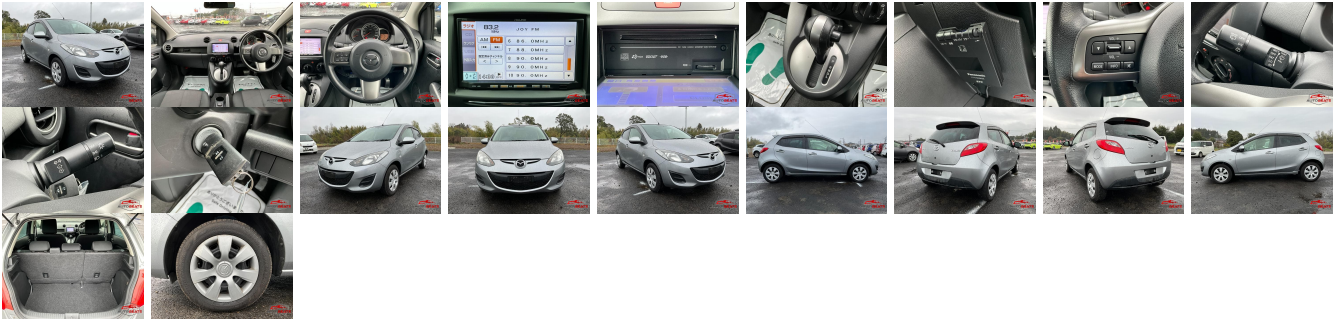

## Vehicle Information

MAZDA

**First Registration Year:** 2013-02  
**Manufacture Year:** 2013-02

AB-  
7700100406

<b>Model:</b>	DEMIO	<b>Chassis No:</b>	DE3FS-54****	<b>Transmission:</b>	Automatic	<b>Exterior:</b>	
<b>Grade:</b>	4	<b>Engine:</b>		<b>Mileage:</b>	59,912	<b>Interior:</b>	
<b>Fuel:</b>	Petrol	<b>Seats:</b>	5	<b>Engine Capacity:</b>	1,300		
<b>Drive Train:</b>	2WD			<b>Color:</b>	SILVER M		

## Vehicle Options:

Pwr Steering	Pwr Wind	Pwr Mirrors	Center Lock
Air Cond	Reverse Camera	Pwr Slide Door	Easy Closer
Cruise Control	ABS	Air Bag	Fog Lamps
HID Head Lamps	LED Head Lamps	Spare Key	Remote Key
Push Start	Seat Heater	Pwr Seat	Leather Seat
Floor Mat	Sun Roof	Alloy Wheels	Grill Guard
Rear Wiper	Rear Spoiler	Stereo	Navi/TV
Car CD	Car MD	AUX	Spare Tire
Spare Tire Case	Puncture Repairing Kit	Tool	Jack
Operators Manual	Maint. Record		