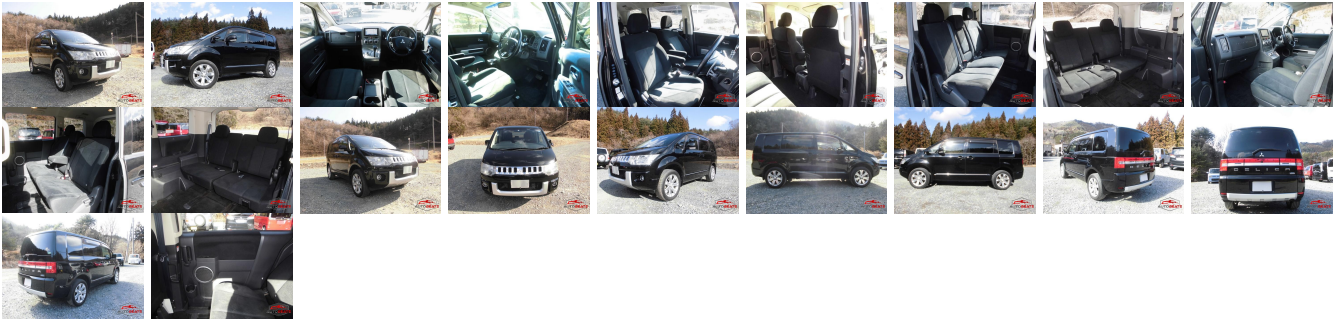

Vehicle Information

mitsubishi

First Registration Year: 2013-11
 Manufacture Year: 2013-11

AB-
7700100127

Model: DELICA D:5 **Chassis No:** CV1W-090**** **Transmission:** Automatic **Exterior:**
Grade: 4 **Engine:** **Mileage:** 82,184 **Interior:**
Fuel: Diesel **Seats:** 8 **Engine Capacity:** 2,200
Drive Train: 4WD **Color:** BLACK M

Vehicle Options:

Pwr Steering	Pwr Wind	Pwr Mirrors	Center Lock
Air Cond	Reverse Camera	Pwr Slide Door	Easy Closer
Cruise Control	ABS	Air Bag	Fog Lamps
HID Head Lamps	LED Head Lamps	Spare Key	Remote Key
Push Start	Seat Heater	Pwr Seat	Leather Seat
Floor Mat	Sun Roof	Alloy Wheels	Grill Guard
Rear Wiper	Rear Spoiler	Stereo	Navi/TV
Car CD	Car MD	AUX	Spare Tire
Spare Tire Case	Puncture Repairing Kit	Tool	Jack
Operators Manual	Maint. Record		

\$3,720