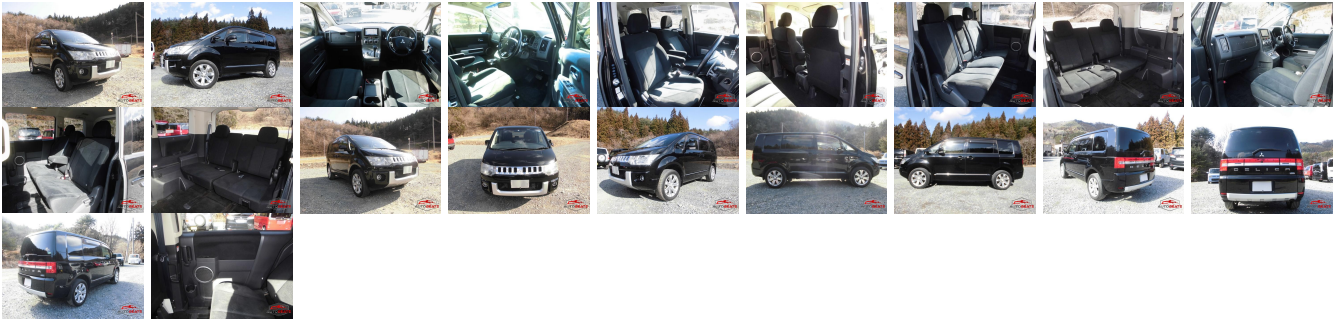

## Vehicle Information

mitsubishi

First Registration Year: 2013-11  
 Manufacture Year: 2013-11

AB-  
7700100127

**Model:** DELICA D:5    **Chassis No:** CV1W-090\*\*\*\*    **Transmission:** Automatic    **Exterior:**  
**Grade:** 4    **Engine:**    **Mileage:** 82,184    **Interior:**  
**Fuel:** Diesel    **Seats:** 8    **Engine Capacity:** 2,200  
**Drive Train:** 4WD    **Color:** BLACK M

## Vehicle Options:

Pwr Steering	Pwr Wind	Pwr Mirrors	Center Lock
Air Cond	Reverse Camera	Pwr Slide Door	Easy Closer
Cruise Control	ABS	Air Bag	Fog Lamps
HID Head Lamps	LED Head Lamps	Spare Key	Remote Key
Push Start	Seat Heater	Pwr Seat	Leather Seat
Floor Mat	Sun Roof	Alloy Wheels	Grill Guard
Rear Wiper	Rear Spoiler	Stereo	Navi/TV
Car CD	Car MD	AUX	Spare Tire
Spare Tire Case	Puncture Repairing Kit	Tool	Jack
Operators Manual	Maint. Record		

\$3,720