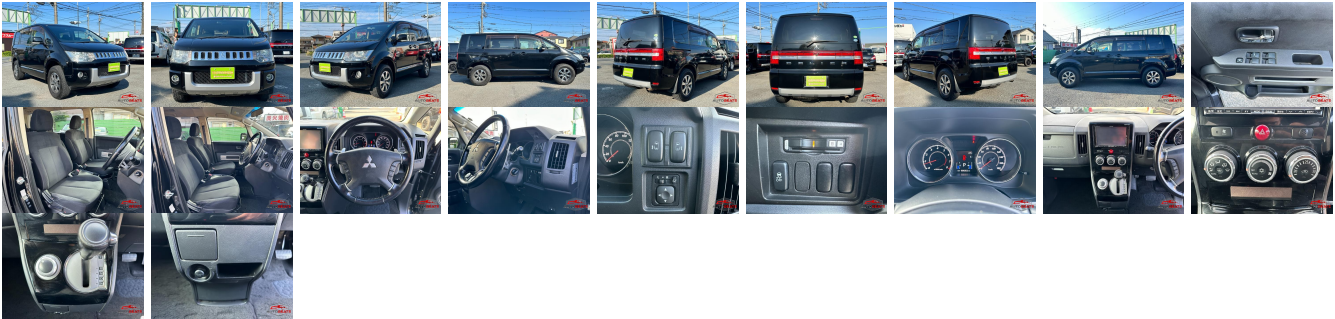

## Vehicle Information

**MITSUBISHI**

**First Registration Year:** 2013-02  
**Manufacture Year:** 2013-02

**AB-  
7700100123**

**Model:** DELICA D:5    **Chassis No:** CV5W-080\*\*\*\*    **Transmission:** Automatic    **Exterior:**  
**Grade:** 4    **Engine:**    **Mileage:** 98,352    **Interior:**  
**Fuel:** Petrol    **Seats:** 8    **Engine Capacity:** 2,400  
**Drive Train:** 4WD    **Color:** BLACK M

## Vehicle Options:

Pwr Steering	Pwr Wind	Pwr Mirrors	Center Lock
Air Cond	Reverse Camera	Pwr Slide Door	Easy Closer
Cruise Control	ABS	Air Bag	Fog Lamps
HID Head Lamps	LED Head Lamps	Spare Key	Remote Key
Push Start	Seat Heater	Pwr Seat	Leather Seat
Floor Mat	Sun Roof	Alloy Wheels	Grill Guard
Rear Wiper	Rear Spoiler	Stereo	Navi/TV
Car CD	Car MD	AUX	Spare Tire
Spare Tire Case	Puncture Repairing Kit	Tool	Jack
Operators Manual	Maint. Record		