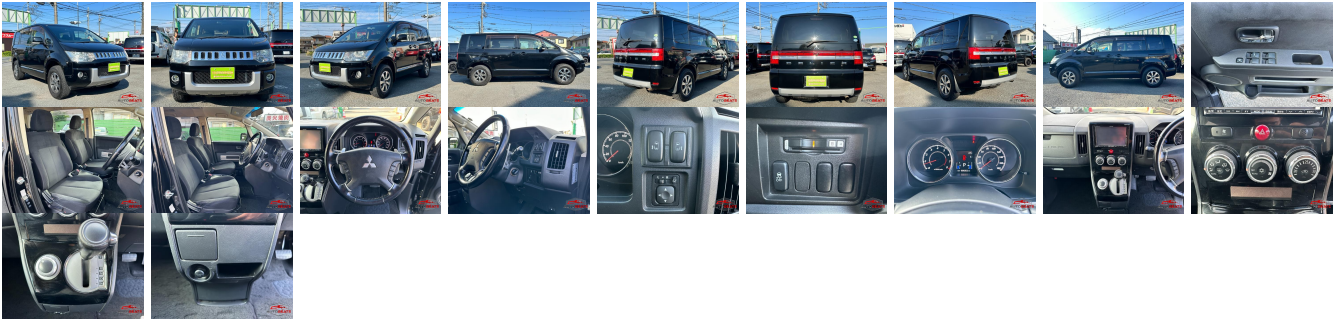

Vehicle Information

MITSUBISHI

First Registration Year: 2013-02
Manufacture Year: 2013-02

**AB-
7700100123**

Model: DELICA D:5 **Chassis No:** CV5W-080**** **Transmission:** Automatic **Exterior:**
Grade: 4 **Engine:** **Mileage:** 98,352 **Interior:**
Fuel: Petrol **Seats:** 8 **Engine Capacity:** 2,400
Drive Train: 4WD **Color:** BLACK M

Vehicle Options:

Pwr Steering	Pwr Wind	Pwr Mirrors	Center Lock
Air Cond	Reverse Camera	Pwr Slide Door	Easy Closer
Cruise Control	ABS	Air Bag	Fog Lamps
HID Head Lamps	LED Head Lamps	Spare Key	Remote Key
Push Start	Seat Heater	Pwr Seat	Leather Seat
Floor Mat	Sun Roof	Alloy Wheels	Grill Guard
Rear Wiper	Rear Spoiler	Stereo	Navi/TV
Car CD	Car MD	AUX	Spare Tire
Spare Tire Case	Puncture Repairing Kit	Tool	Jack
Operators Manual	Maint. Record		