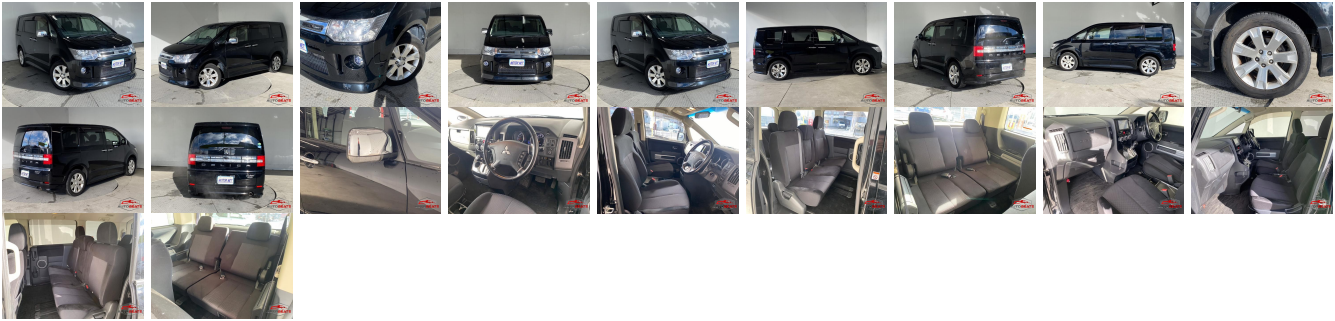

Vehicle Information

mitsubishi

First Registration Year: 2013-08
Manufacture Year: 2013-08

**AB-
7700100141**

Model: DELICA D:5 **Chassis No:** CV2W-090**** **Transmission:** Automatic **Exterior:**
Grade: 4 **Engine:** **Mileage:** 71,960 **Interior:**
Fuel: Petrol **Seats:** 8 **Engine Capacity:** 2,000
Drive Train: 2WD **Color:** BLACK

Vehicle Options:

Pwr Steering	Pwr Wind	Pwr Mirrors	Center Lock
Air Cond	Reverse Camera	Pwr Slide Door	Easy Closer
Cruise Control	ABS	Air Bag	Fog Lamps
HID Head Lamps	LED Head Lamps	Spare Key	Remote Key
Push Start	Seat Heater	Pwr Seat	Leather Seat
Floor Mat	Sun Roof	Alloy Wheels	Grill Guard
Rear Wiper	Rear Spoiler	Stereo	Navi/TV
Car CD	Car MD	AUX	Spare Tire
Spare Tire Case	Puncture Repairing Kit	Tool	Jack
Operators Manual	Maint. Record		