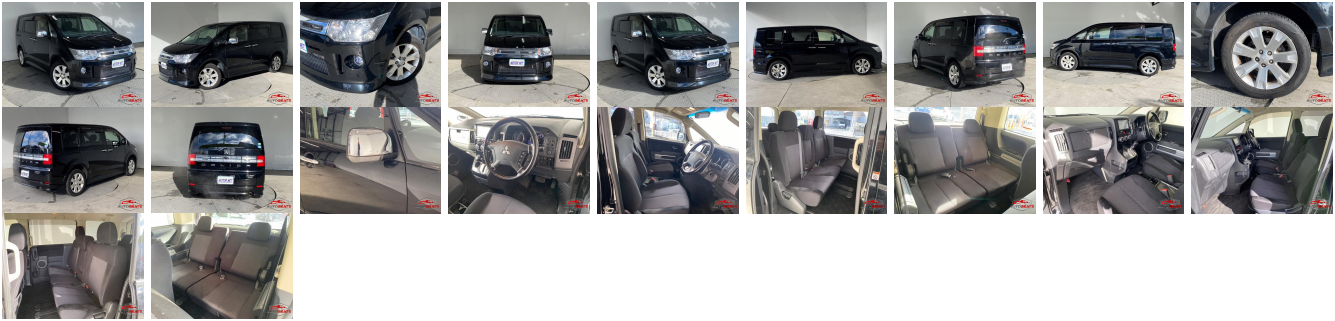

Vehicle Information

MITSUBISHI

First Registration Year: 2013-08
Manufacture Year: 2013-08

**AB-
7700100141**

Model: DELICA D:5 **Chassis No:** CV2W-090**** **Transmission:** Automatic **Exterior:**
Grade: 4 **Engine:** **Mileage:** 71,960 **Interior:**
Fuel: Petrol **Seats:** 8 **Engine Capacity:** 2,000
Drive Train: 2WD **Color:** BLACK

Vehicle Options:

Pwr Steering	Pwr Wind	Pwr Mirrors	Center Lock
Air Cond	Reverse Camera	Pwr Slide Door	Easy Closer
Cruise Control	ABS	Air Bag	Fog Lamps
HID Head Lamps	LED Head Lamps	Spare Key	Remote Key
Push Start	Seat Heater	Pwr Seat	Leather Seat
Floor Mat	Sun Roof	Alloy Wheels	Grill Guard
Rear Wiper	Rear Spoiler	Stereo	Navi/TV
Car CD	Car MD	AUX	Spare Tire
Spare Tire Case	Puncture Repairing Kit	Tool	Jack
Operators Manual	Maint. Record		