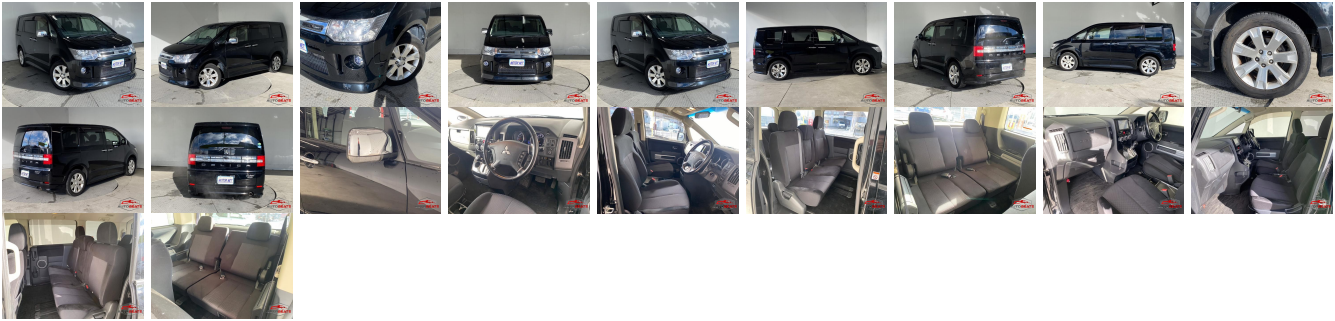

Vehicle Information

MITSUBISHI

First Registration Year: 2013-08
Manufacture Year: 2013-08

**AB-
7700100141**

Model: DELICA D:5 **Chassis No:** CV2W-090**** **Transmission:** Automatic **Exterior:**
Grade: 4 **Engine:** **Mileage:** 71,960 **Interior:**
Fuel: Petrol **Seats:** 8 **Engine Capacity:** 2,000
Drive Train: 2WD **Color:** BLACK

Vehicle Options:

| | | | |
|------------------|------------------------|----------------|--------------|
| Pwr Steering | Pwr Wind | Pwr Mirrors | Center Lock |
| Air Cond | Reverse Camera | Pwr Slide Door | Easy Closer |
| Cruise Control | ABS | Air Bag | Fog Lamps |
| HID Head Lamps | LED Head Lamps | Spare Key | Remote Key |
| Push Start | Seat Heater | Pwr Seat | Leather Seat |
| Floor Mat | Sun Roof | Alloy Wheels | Grill Guard |
| Rear Wiper | Rear Spoiler | Stereo | Navi/TV |
| Car CD | Car MD | AUX | Spare Tire |
| Spare Tire Case | Puncture Repairing Kit | Tool | Jack |
| Operators Manual | Maint. Record | | |