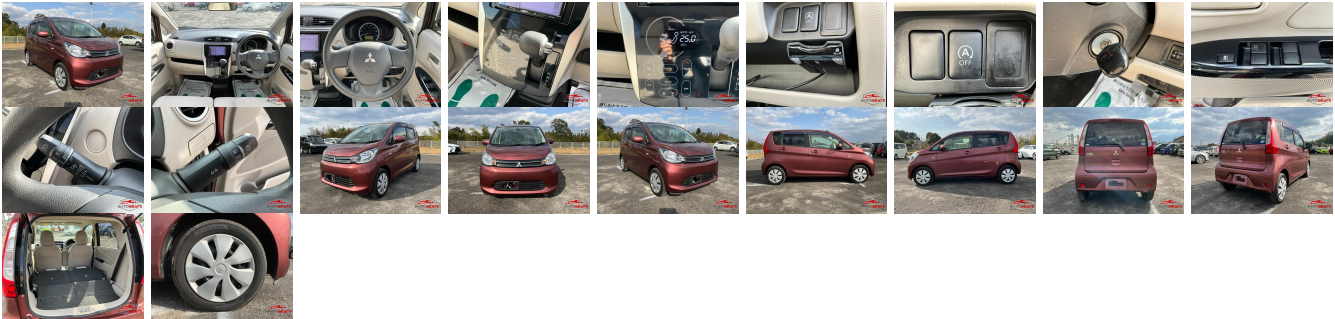

## Vehicle Information

**MITSUBISHI**

**First Registration Year:** 2013-12  
**Manufacture Year:** 2013-12

**AB-  
7700100268**

**Model:** EK WAGON      **Chassis No:** B11W-003\*\*\*\*      **Transmission:** Automatic      **Exterior:**  
**Grade:** 4      **Engine:**      **Mileage:** 82,956      **Interior:**  
**Fuel:** Petrol      **Seats:** 4      **Engine Capacity:** 660  
**Drive Train:** 2WD      **Color:** BROWN

## Vehicle Options:

Pwr Steering	Pwr Wind	Pwr Mirrors	Center Lock
Air Cond	Reverse Camera	Pwr Slide Door	Easy Closer
Cruise Control	ABS	Air Bag	Fog Lamps
HID Head Lamps	LED Head Lamps	Spare Key	Remote Key
Push Start	Seat Heater	Pwr Seat	Leather Seat
Floor Mat	Sun Roof	Alloy Wheels	Grill Guard
Rear Wiper	Rear Spoiler	Stereo	Navi/TV
Car CD	Car MD	AUX	Spare Tire
Spare Tire Case	Puncture Repairing Kit	Tool	Jack
Operators Manual	Maint. Record		