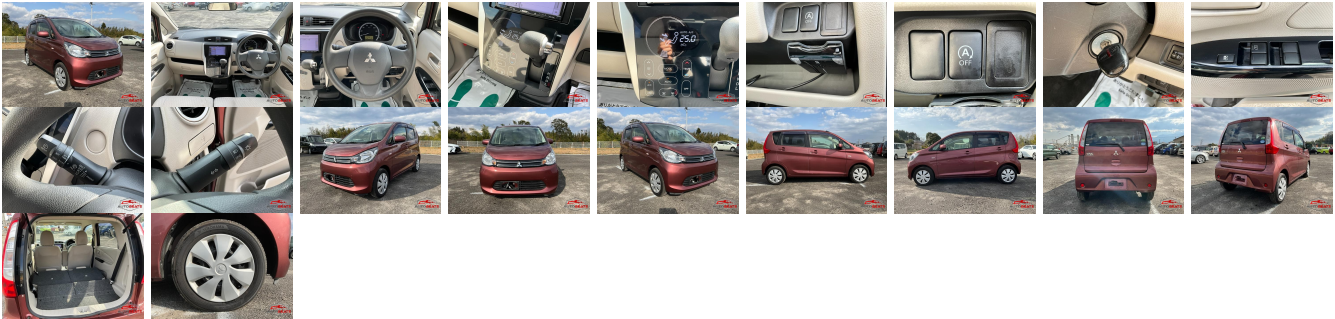

Vehicle Information

MITSUBISHI

First Registration Year: 2013-12
Manufacture Year: 2013-12

**AB-
7700100268**

Model: EK WAGON **Chassis No:** B11W-003**** **Transmission:** Automatic **Exterior:**
Grade: 4 **Engine:** **Mileage:** 82,956 **Interior:**
Fuel: Petrol **Seats:** 4 **Engine Capacity:** 660
Drive Train: 2WD **Color:** BROWN

Vehicle Options:

Pwr Steering	Pwr Wind	Pwr Mirrors	Center Lock
Air Cond	Reverse Camera	Pwr Slide Door	Easy Closer
Cruise Control	ABS	Air Bag	Fog Lamps
HID Head Lamps	LED Head Lamps	Spare Key	Remote Key
Push Start	Seat Heater	Pwr Seat	Leather Seat
Floor Mat	Sun Roof	Alloy Wheels	Grill Guard
Rear Wiper	Rear Spoiler	Stereo	Navi/TV
Car CD	Car MD	AUX	Spare Tire
Spare Tire Case	Puncture Repairing Kit	Tool	Jack
Operators Manual	Maint. Record		