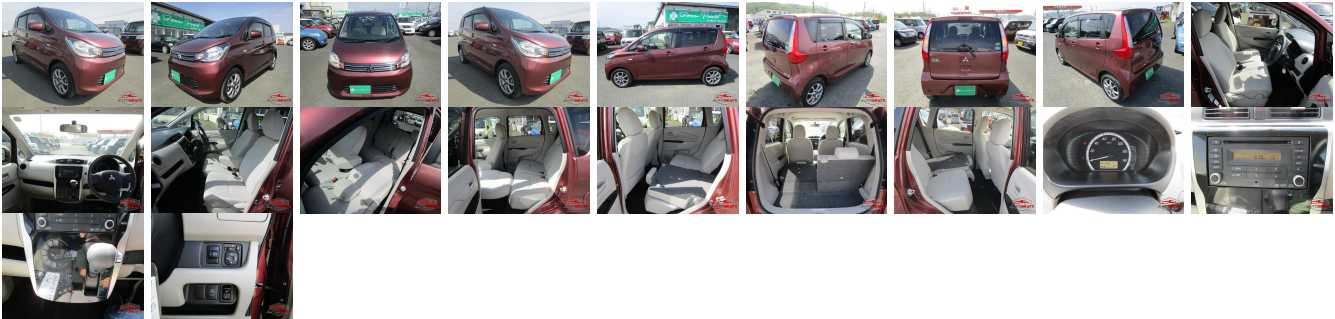

## Vehicle Information

**MITSUBISHI**

**First Registration Year:** 2013-09  
**Manufacture Year:** 2013-09

**AB-  
7700100281**

**Model:** EK WAGON    **Chassis No:** B11W-002\*\*\*\*    **Transmission:** Automatic    **Exterior:**  
**Grade:** 4    **Engine:**    **Mileage:** 81,900    **Interior:**  
**Fuel:** Petrol    **Seats:** 4    **Engine Capacity:** 660  
**Drive Train:** 4WD    **Color:** BROWN

## Vehicle Options:

Pwr Steering	Pwr Wind	Pwr Mirrors	Center Lock
Air Cond	Reverse Camera	Pwr Slide Door	Easy Closer
Cruise Control	ABS	Air Bag	Fog Lamps
HID Head Lamps	LED Head Lamps	Spare Key	Remote Key
Push Start	Seat Heater	Pwr Seat	Leather Seat
Floor Mat	Sun Roof	Alloy Wheels	Grill Guard
Rear Wiper	Rear Spoiler	Stereo	Navi/TV
Car CD	Car MD	AUX	Spare Tire
Spare Tire Case	Puncture Repairing Kit	Tool	Jack
Operators Manual	Maint. Record		