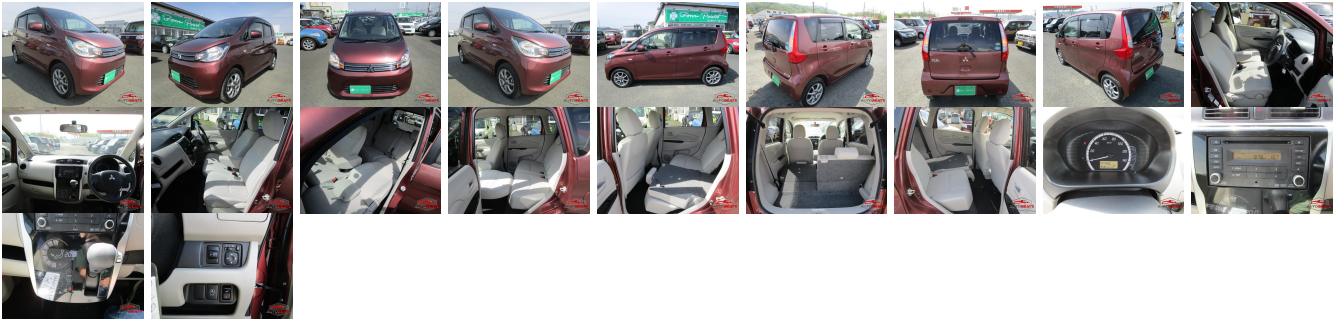

Vehicle Information

MITSUBISHI

First Registration Year: 2013-09
Manufacture Year: 2013-09

**AB-
7700100281**

Model: EK WAGON **Chassis No:** B11W-002**** **Transmission:** Automatic **Exterior:**
Grade: 4 **Engine:** **Mileage:** 81,900 **Interior:**
Fuel: Petrol **Seats:** 4 **Engine Capacity:** 660
Drive Train: 4WD **Color:** BROWN

Vehicle Options:

Pwr Steering	Pwr Wind	Pwr Mirrors	Center Lock
Air Cond	Reverse Camera	Pwr Slide Door	Easy Closer
Cruise Control	ABS	Air Bag	Fog Lamps
HID Head Lamps	LED Head Lamps	Spare Key	Remote Key
Push Start	Seat Heater	Pwr Seat	Leather Seat
Floor Mat	Sun Roof	Alloy Wheels	Grill Guard
Rear Wiper	Rear Spoiler	Stereo	Navi/TV
Car CD	Car MD	AUX	Spare Tire
Spare Tire Case	Puncture Repairing Kit	Tool	Jack
Operators Manual	Maint. Record		