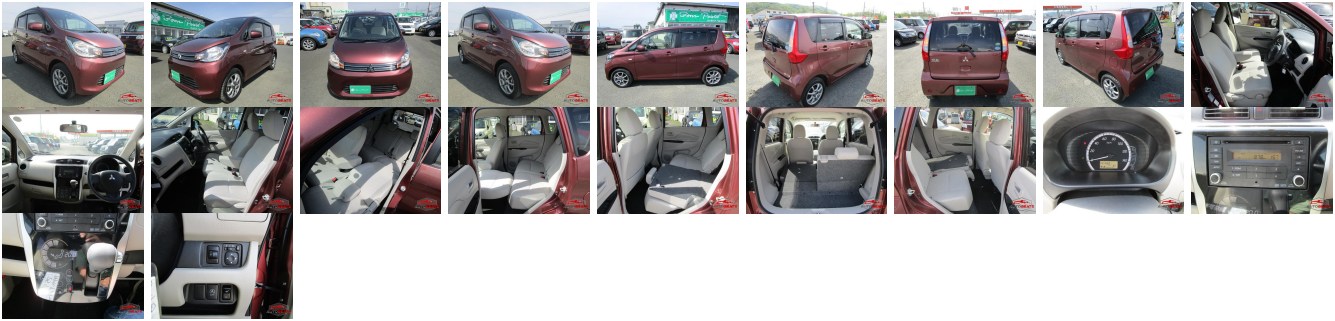

## Vehicle Information

**MITSUBISHI**

**First Registration Year:** 2013-09  
**Manufacture Year:** 2013-09

**AB-  
7700100281**

**Model:** EK WAGON      **Chassis No:** B11W-002\*\*\*\*      **Transmission:** Automatic      **Exterior:**  
**Grade:** 4      **Engine:**      **Mileage:** 81,900      **Interior:**  
**Fuel:** Petrol      **Seats:** 4      **Engine Capacity:** 660  
**Drive Train:** 4WD      **Color:** BROWN

## Vehicle Options:

Pwr Steering	Pwr Wind	Pwr Mirrors	Center Lock
Air Cond	Reverse Camera	Pwr Slide Door	Easy Closer
Cruise Control	ABS	Air Bag	Fog Lamps
HID Head Lamps	LED Head Lamps	Spare Key	Remote Key
Push Start	Seat Heater	Pwr Seat	Leather Seat
Floor Mat	Sun Roof	Alloy Wheels	Grill Guard
Rear Wiper	Rear Spoiler	Stereo	Navi/TV
Car CD	Car MD	AUX	Spare Tire
Spare Tire Case	Puncture Repairing Kit	Tool	Jack
Operators Manual	Maint. Record		