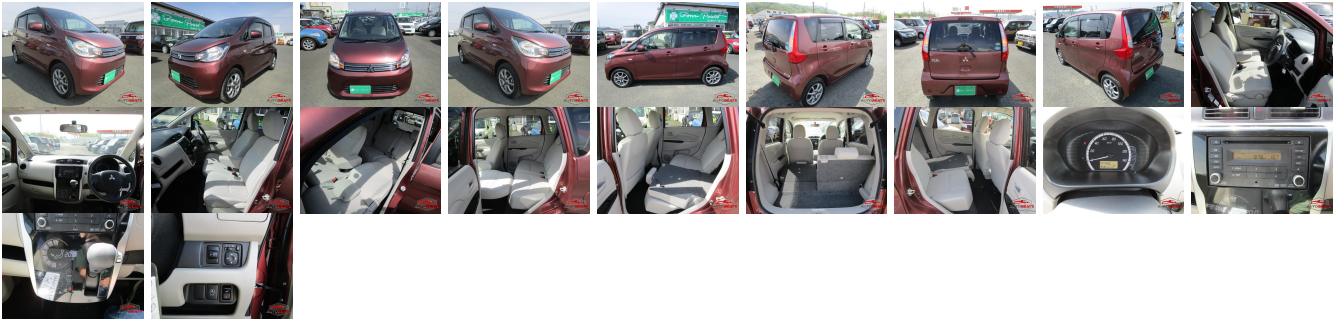

## Vehicle Information

**MITSUBISHI**

**First Registration Year:** 2013-09  
**Manufacture Year:** 2013-09

**AB-  
7700100281**

**Model:** EK WAGON      **Chassis No:** B11W-002\*\*\*\*      **Transmission:** Automatic      **Exterior:**  
**Grade:** 4      **Engine:**      **Mileage:** 81,900      **Interior:**  
**Fuel:** Petrol      **Seats:** 4      **Engine Capacity:** 660  
**Drive Train:** 4WD      **Color:** BROWN

## Vehicle Options:

Pwr Steering	Pwr Wind	Pwr Mirrors	Center Lock
Air Cond	Reverse Camera	Pwr Slide Door	Easy Closer
Cruise Control	ABS	Air Bag	Fog Lamps
HID Head Lamps	LED Head Lamps	Spare Key	Remote Key
Push Start	Seat Heater	Pwr Seat	Leather Seat
Floor Mat	Sun Roof	Alloy Wheels	Grill Guard
Rear Wiper	Rear Spoiler	Stereo	Navi/TV
Car CD	Car MD	AUX	Spare Tire
Spare Tire Case	Puncture Repairing Kit	Tool	Jack
Operators Manual	Maint. Record		