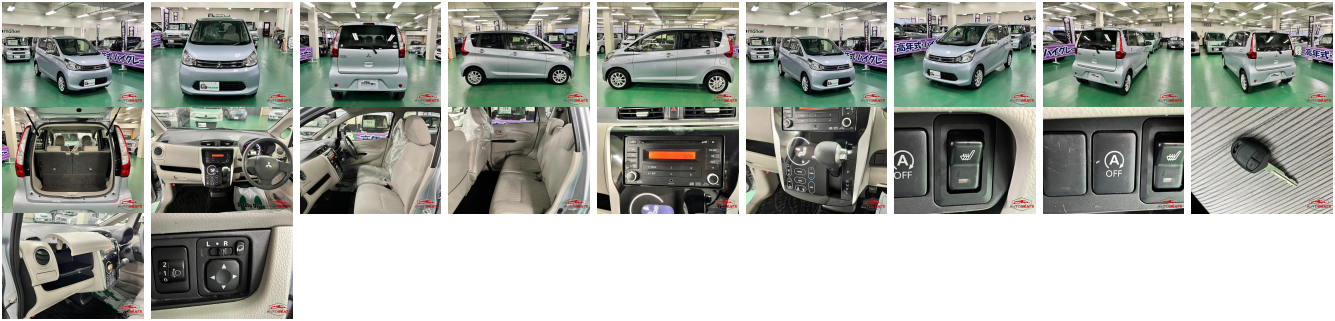

## Vehicle Information

**mitsubishi**

**First Registration Year:** 2013-06  
**Manufacture Year:** 2013-06

**AB-  
7700100266**

**Model:** EK WAGON      **Chassis No:** B11W-000\*\*\*\*      **Transmission:** Automatic      **Exterior:**  
**Grade:** 4      **Engine:**      **Mileage:** 84,746      **Interior:**  
**Fuel:** Petrol      **Seats:** 4      **Engine Capacity:** 660  
**Drive Train:** 4WD      **Color:** SILVER

## Vehicle Options:

Pwr Steering	Pwr Wind	Pwr Mirrors	Center Lock
Air Cond	Reverse Camera	Pwr Slide Door	Easy Closer
Cruise Control	ABS	Air Bag	Fog Lamps
HID Head Lamps	LED Head Lamps	Spare Key	Remote Key
Push Start	Seat Heater	Pwr Seat	Leather Seat
Floor Mat	Sun Roof	Alloy Wheels	Grill Guard
Rear Wiper	Rear Spoiler	Stereo	Navi/TV
Car CD	Car MD	AUX	Spare Tire
Spare Tire Case	Puncture Repairing Kit	Tool	Jack
Operators Manual	Maint. Record		