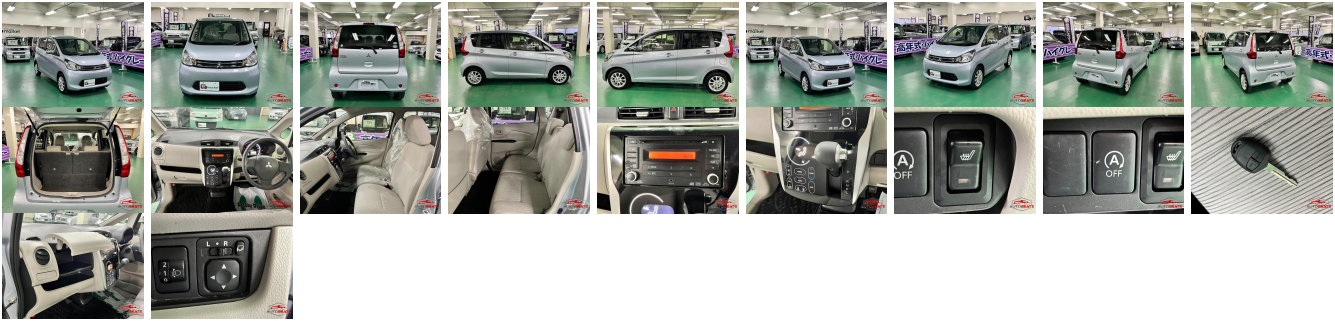

Vehicle Information

MITSUBISHI

First Registration Year: 2013-06
Manufacture Year: 2013-06

**AB-
7700100266**

Model: EK WAGON **Chassis No:** B11W-000**** **Transmission:** Automatic **Exterior:**
Grade: 4 **Engine:** **Mileage:** 84,746 **Interior:**
Fuel: Petrol **Seats:** 4 **Engine Capacity:** 660
Drive Train: 4WD **Color:** SILVER

Vehicle Options:

Pwr Steering	Pwr Wind	Pwr Mirrors	Center Lock
Air Cond	Reverse Camera	Pwr Slide Door	Easy Closer
Cruise Control	ABS	Air Bag	Fog Lamps
HID Head Lamps	LED Head Lamps	Spare Key	Remote Key
Push Start	Seat Heater	Pwr Seat	Leather Seat
Floor Mat	Sun Roof	Alloy Wheels	Grill Guard
Rear Wiper	Rear Spoiler	Stereo	Navi/TV
Car CD	Car MD	AUX	Spare Tire
Spare Tire Case	Puncture Repairing Kit	Tool	Jack
Operators Manual	Maint. Record		