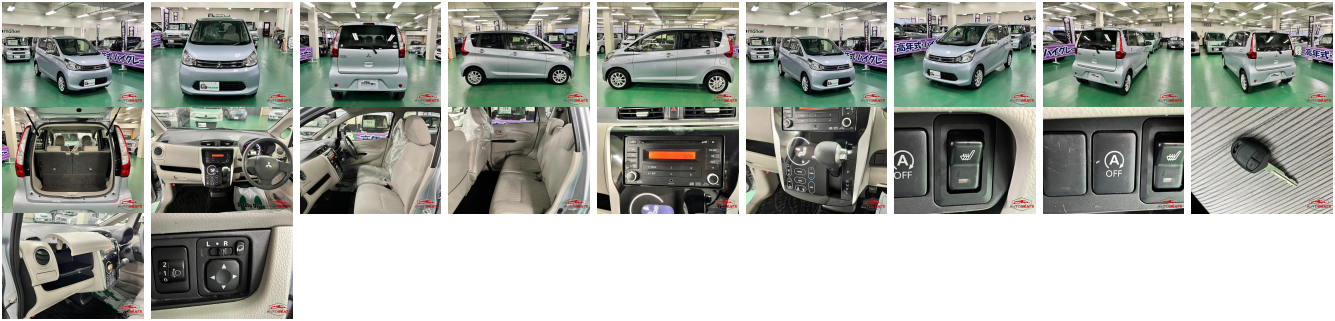

## Vehicle Information

**MITSUBISHI**

**First Registration Year:** 2013-06  
**Manufacture Year:** 2013-06

**AB-  
7700100266**

**Model:** EK WAGON      **Chassis No:** B11W-000\*\*\*\*      **Transmission:** Automatic      **Exterior:**  
**Grade:** 4      **Engine:**      **Mileage:** 84,746      **Interior:**  
**Fuel:** Petrol      **Seats:** 4      **Engine Capacity:** 660  
**Drive Train:** 4WD      **Color:** SILVER

## Vehicle Options:

Pwr Steering	Pwr Wind	Pwr Mirrors	Center Lock
Air Cond	Reverse Camera	Pwr Slide Door	Easy Closer
Cruise Control	ABS	Air Bag	Fog Lamps
HID Head Lamps	LED Head Lamps	Spare Key	Remote Key
Push Start	Seat Heater	Pwr Seat	Leather Seat
Floor Mat	Sun Roof	Alloy Wheels	Grill Guard
Rear Wiper	Rear Spoiler	Stereo	Navi/TV
Car CD	Car MD	AUX	Spare Tire
Spare Tire Case	Puncture Repairing Kit	Tool	Jack
Operators Manual	Maint. Record		