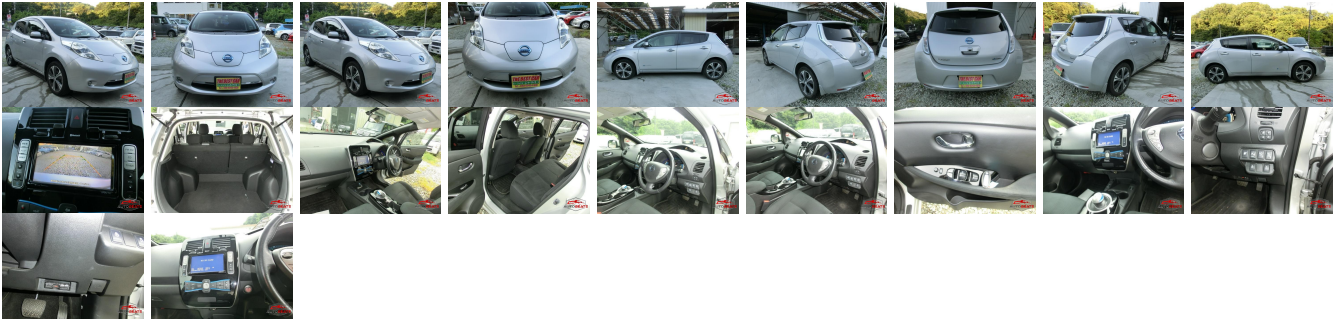

## Vehicle Information

AB-  
7700100228

NISSAN

First Registration Year: 2013-11  
Manufacture Year: 2013-11

<b>Model:</b>	LEAF	<b>Chassis No:</b>	AZE0-06****	<b>Transmission:</b>	Automatic	<b>Exterior:</b>	
<b>Grade:</b>	4	<b>Engine:</b>		<b>Mileage:</b>	67,540	<b>Interior:</b>	
<b>Fuel:</b>	Electric	<b>Seats:</b>	5	<b>Engine Capacity:</b>	0		
<b>Drive Train:</b>	2WD			<b>Color:</b>	SILVER		

## Vehicle Options:

Pwr Steering	Pwr Wind	Pwr Mirrors	Center Lock
Air Cond	Reverse Camera	Pwr Slide Door	Easy Closer
Cruise Control	ABS	Air Bag	Fog Lamps
HID Head Lamps	LED Head Lamps	Spare Key	Remote Key
Push Start	Seat Heater	Pwr Seat	Leather Seat
Floor Mat	Sun Roof	Alloy Wheels	Grill Guard
Rear Wiper	Rear Spoiler	Stereo	Navi/TV
Car CD	Car MD	AUX	Spare Tire
Spare Tire Case	Puncture Repairing Kit	Tool	Jack
Operators Manual	Maint. Record		