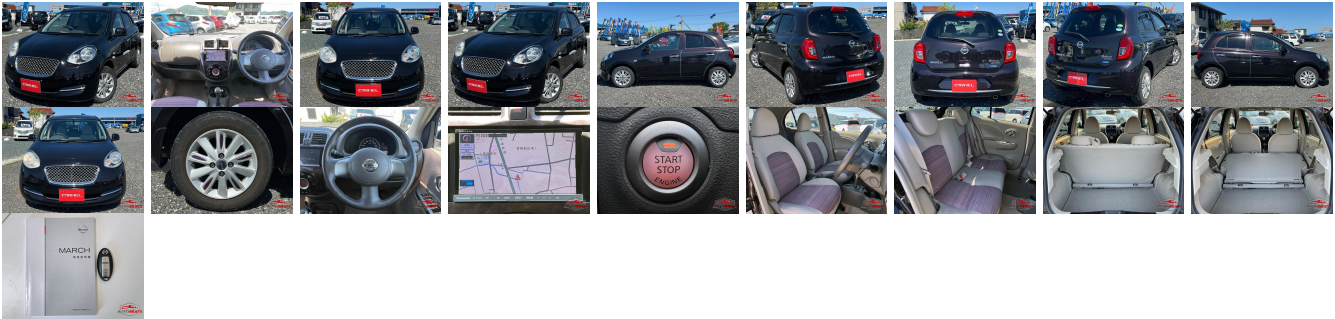

Vehicle Information

AB-7700689

NISSAN

First Registration Year: 2013-07
Manufacture Year: 2013-07

Model:	MARCH	Chassis No:	K13-71****	Transmission:	Automatic	Exterior:
Grade:	4	Engine:		Mileage:	82,000	Interior:
Fuel:	Petrol	Seats:	5	Engine Capacity:	1,200	
Drive Train:	2WD			Color:	BROWN	

Vehicle Options:

Pwr Steering	Pwr Wind	Pwr Mirrors	Center Lock
Air Cond	Reverse Camera	Pwr Slide Door	Easy Closer
Cruise Control	ABS	Air Bag	Fog Lamps
HID Head Lamps	LED Head Lamps	Spare Key	Remote Key
Push Start	Seat Heater	Pwr Seat	Leather Seat
Floor Mat	Sun Roof	Alloy Wheels	Grill Guard
Rear Wiper	Rear Spoiler	Stereo	Navi/TV
Car CD	Car MD	AUX	Spare Tire
Spare Tire Case	Puncture Repairing Kit	Tool	Jack
Operators Manual	Maint. Record		

\$2,350