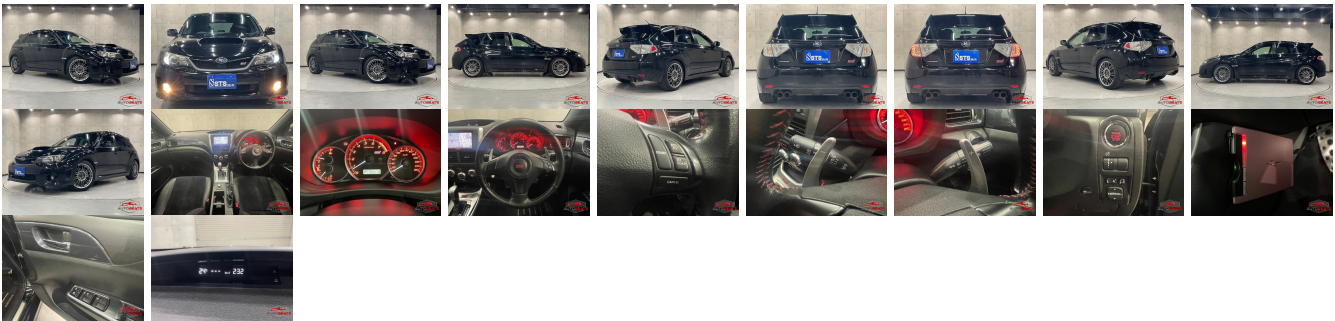

Vehicle Information

AB-7700922

SUBARU

First Registration Year: 2013-02
 Manufacture Year: 2013-02

Model:	IMPREZA	Chassis No:	GRF-00****	Transmission:	Automatic	Exterior:
Grade:	4	Engine:		Mileage:	100,010	Interior:
Fuel:	Petrol	Seats:	5	Engine Capacity:	2,500	
Drive Train:	4WD			Color:	BLACK	

Vehicle Options:

Pwr Steering	Pwr Wind	Pwr Mirrors	Center Lock
Air Cond	Reverse Camera	Pwr Slide Door	Easy Closer
Cruise Control	ABS	Air Bag	Fog Lamps
HID Head Lamps	LED Head Lamps	Spare Key	Remote Key
Push Start	Seat Heater	Pwr Seat	Leather Seat
Floor Mat	Sun Roof	Alloy Wheels	Grill Guard
Rear Wiper	Rear Spoiler	Stereo	Navi/TV
Car CD	Car MD	AUX	Spare Tire
Spare Tire Case	Puncture Repairing Kit	Tool	Jack
Operators Manual	Maint. Record		