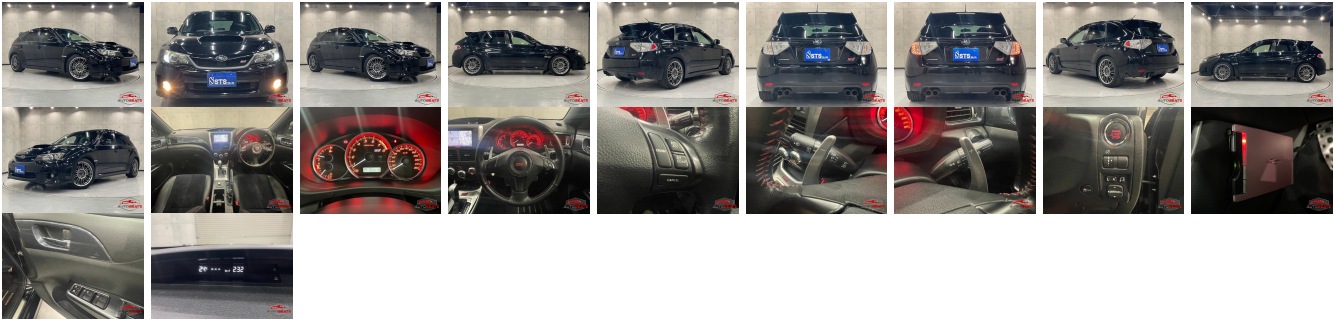

Vehicle Information

AB-7700922

SUBARU

First Registration Year: 2013-02
 Manufacture Year: 2013-02

Model: IMPREZA **Chassis No:** GRF-00**** **Transmission:** Automatic **Exterior:**
Grade: 4 **Engine:** **Mileage:** 100,010 **Interior:**
Fuel: Petrol **Seats:** 5 **Engine Capacity:** 2,500
Drive Train: 4WD **Color:** BLACK

Vehicle Options:

Pwr Steering	Pwr Wind	Pwr Mirrors	Center Lock
Air Cond	Reverse Camera	Pwr Slide Door	Easy Closer
Cruise Control	ABS	Air Bag	Fog Lamps
HID Head Lamps	LED Head Lamps	Spare Key	Remote Key
Push Start	Seat Heater	Pwr Seat	Leather Seat
Floor Mat	Sun Roof	Alloy Wheels	Grill Guard
Rear Wiper	Rear Spoiler	Stereo	Navi/TV
Car CD	Car MD	AUX	Spare Tire
Spare Tire Case	Puncture Repairing Kit	Tool	Jack
Operators Manual	Maint. Record		