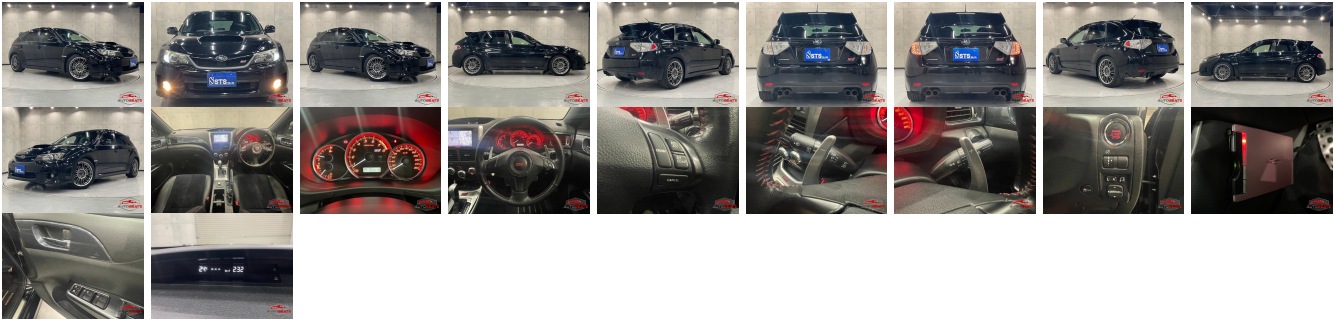

Vehicle Information

AB-7700922

SUBARU

First Registration Year: 2013-02
 Manufacture Year: 2013-02

Model:	IMPREZA	Chassis No:	GRF-00****	Transmission:	Automatic	Exterior:
Grade:	4	Engine:		Mileage:	100,010	Interior:
Fuel:	Petrol	Seats:	5	Engine Capacity:	2,500	
Drive Train:	4WD			Color:	BLACK	

Vehicle Options:

Pwr Steering	Pwr Wind	Pwr Mirrors	Center Lock
Air Cond	Reverse Camera	Pwr Slide Door	Easy Closer
Cruise Control	ABS	Air Bag	Fog Lamps
HID Head Lamps	LED Head Lamps	Spare Key	Remote Key
Push Start	Seat Heater	Pwr Seat	Leather Seat
Floor Mat	Sun Roof	Alloy Wheels	Grill Guard
Rear Wiper	Rear Spoiler	Stereo	Navi/TV
Car CD	Car MD	AUX	Spare Tire
Spare Tire Case	Puncture Repairing Kit	Tool	Jack
Operators Manual	Maint. Record		