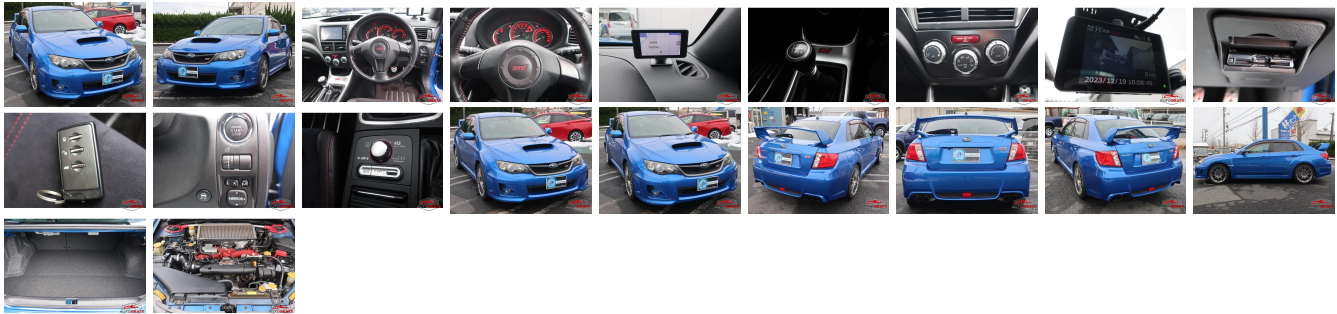

Vehicle Information

AB-7700932

SUBARU

First Registration Year: 2013-03
Manufacture Year: 2013-03

Model:	IMPREZA	Chassis No:	GVB-00****	Transmission:	Manual	Exterior:
Grade:	4	Engine:		Mileage:	91,383	Interior:
Fuel:	Petrol	Seats:	5	Engine Capacity:	2,000	
Drive Train:	4WD			Color:	BLUE M	

Vehicle Options:

Pwr Steering	Pwr Wind	Pwr Mirrors	Center Lock
Air Cond	Reverse Camera	Pwr Slide Door	Easy Closer
Cruise Control	ABS	Air Bag	Fog Lamps
HID Head Lamps	LED Head Lamps	Spare Key	Remote Key
Push Start	Seat Heater	Pwr Seat	Leather Seat
Floor Mat	Sun Roof	Alloy Wheels	Grill Guard
Rear Wiper	Rear Spoiler	Stereo	Navi/TV
Car CD	Car MD	AUX	Spare Tire
Spare Tire Case	Puncture Repairing Kit	Tool	Jack
Operators Manual	Maint. Record		