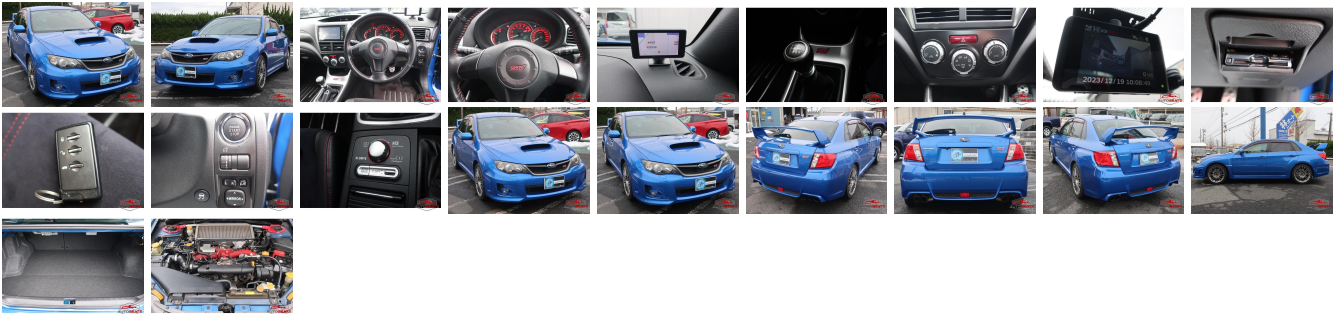

Vehicle Information

AB-7700932

SUBARU

First Registration Year: 2013-03
 Manufacture Year: 2013-03

Model: IMPREZA **Chassis No:** GVB-00**** **Transmission:** Manual **Exterior:**
Grade: 4 **Engine:** **Mileage:** 91,383 **Interior:**
Fuel: Petrol **Seats:** 5 **Engine Capacity:** 2,000
Drive Train: 4WD **Color:** BLUE M

Vehicle Options:

Pwr Steering	Pwr Wind	Pwr Mirrors	Center Lock
Air Cond	Reverse Camera	Pwr Slide Door	Easy Closer
Cruise Control	ABS	Air Bag	Fog Lamps
HID Head Lamps	LED Head Lamps	Spare Key	Remote Key
Push Start	Seat Heater	Pwr Seat	Leather Seat
Floor Mat	Sun Roof	Alloy Wheels	Grill Guard
Rear Wiper	Rear Spoiler	Stereo	Navi/TV
Car CD	Car MD	AUX	Spare Tire
Spare Tire Case	Puncture Repairing Kit	Tool	Jack
Operators Manual	Maint. Record		