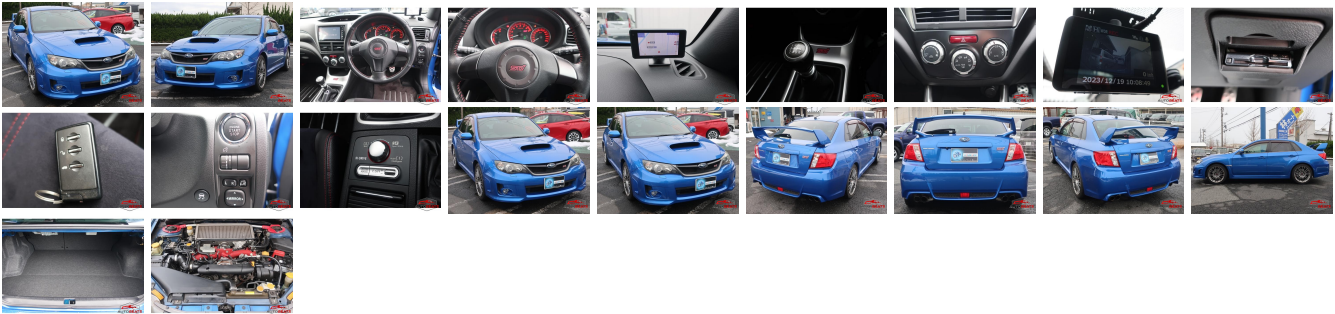

Vehicle Information

AB-7700932

SUBARU

First Registration Year: 2013-03
Manufacture Year: 2013-03

Model:	IMPREZA	Chassis No:	GVB-00****	Transmission:	Manual	Exterior:
Grade:	4	Engine:		Mileage:	91,383	Interior:
Fuel:	Petrol	Seats:	5	Engine Capacity:	2,000	
Drive Train:	4WD			Color:	BLUE M	

Vehicle Options:

Pwr Steering	Pwr Wind	Pwr Mirrors	Center Lock
Air Cond	Reverse Camera	Pwr Slide Door	Easy Closer
Cruise Control	ABS	Air Bag	Fog Lamps
HID Head Lamps	LED Head Lamps	Spare Key	Remote Key
Push Start	Seat Heater	Pwr Seat	Leather Seat
Floor Mat	Sun Roof	Alloy Wheels	Grill Guard
Rear Wiper	Rear Spoiler	Stereo	Navi/TV
Car CD	Car MD	AUX	Spare Tire
Spare Tire Case	Puncture Repairing Kit	Tool	Jack
Operators Manual	Maint. Record		