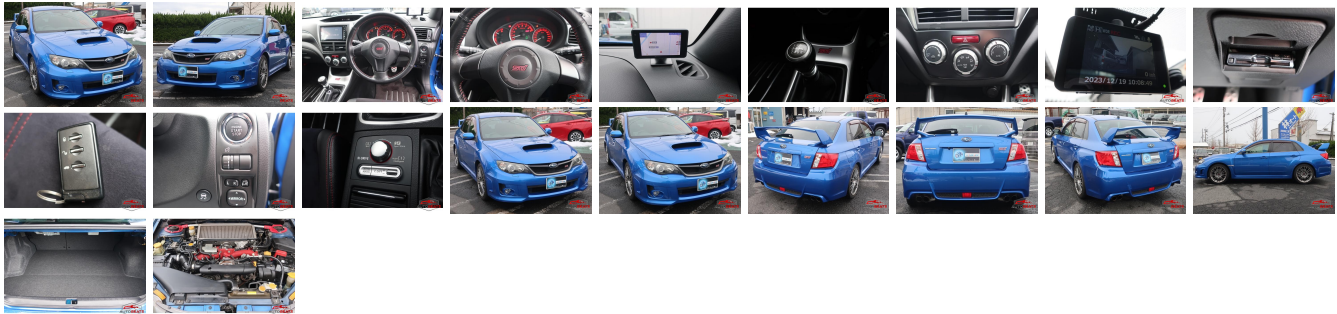

Vehicle Information

AB-7700932

SUBARU

First Registration Year: 2013-03
 Manufacture Year: 2013-03

Model: IMPREZA **Chassis No:** GVB-00**** **Transmission:** Manual **Exterior:**
Grade: 4 **Engine:** **Mileage:** 91,383 **Interior:**
Fuel: Petrol **Seats:** 5 **Engine Capacity:** 2,000
Drive Train: 4WD **Color:** BLUE M

Vehicle Options:

Pwr Steering	Pwr Wind	Pwr Mirrors	Center Lock
Air Cond	Reverse Camera	Pwr Slide Door	Easy Closer
Cruise Control	ABS	Air Bag	Fog Lamps
HID Head Lamps	LED Head Lamps	Spare Key	Remote Key
Push Start	Seat Heater	Pwr Seat	Leather Seat
Floor Mat	Sun Roof	Alloy Wheels	Grill Guard
Rear Wiper	Rear Spoiler	Stereo	Navi/TV
Car CD	Car MD	AUX	Spare Tire
Spare Tire Case	Puncture Repairing Kit	Tool	Jack
Operators Manual	Maint. Record		