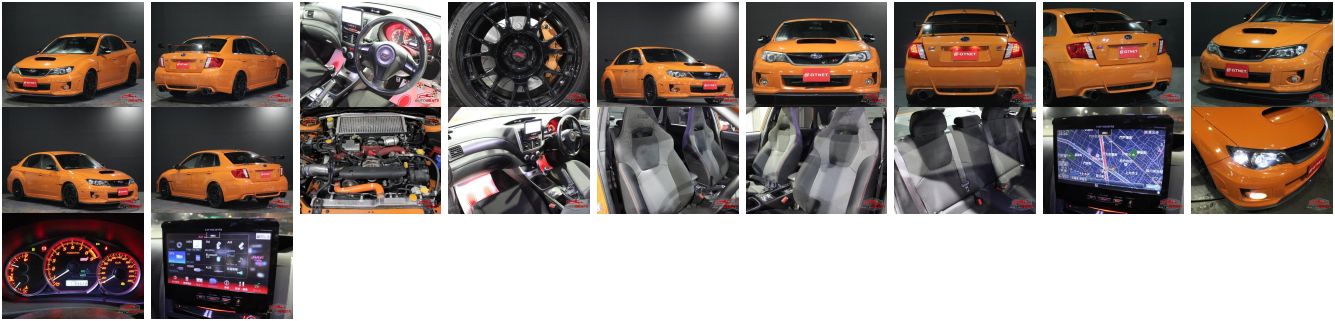

Vehicle Information

AB-7700924

SUBARU

First Registration Year: 2013-09
Manufacture Year: 2013-09

| | | | | | | |
|---------------------|---------|--------------------|------------|-------------------------|--------|------------------|
| Model: | IMPREZA | Chassis No: | GVB-00**** | Transmission: | Manual | Exterior: |
| Grade: | 4 | Engine: | | Mileage: | 94,000 | Interior: |
| Fuel: | Petrol | Seats: | 5 | Engine Capacity: | 2,000 | |
| Drive Train: | 4WD | | | Color: | ORANGE | |

Vehicle Options:

| | | | |
|------------------|------------------------|----------------|--------------|
| Pwr Steering | Pwr Wind | Pwr Mirrors | Center Lock |
| Air Cond | Reverse Camera | Pwr Slide Door | Easy Closer |
| Cruise Control | ABS | Air Bag | Fog Lamps |
| HID Head Lamps | LED Head Lamps | Spare Key | Remote Key |
| Push Start | Seat Heater | Pwr Seat | Leather Seat |
| Floor Mat | Sun Roof | Alloy Wheels | Grill Guard |
| Rear Wiper | Rear Spoiler | Stereo | Navi/TV |
| Car CD | Car MD | AUX | Spare Tire |
| Spare Tire Case | Puncture Repairing Kit | Tool | Jack |
| Operators Manual | Maint. Record | | |