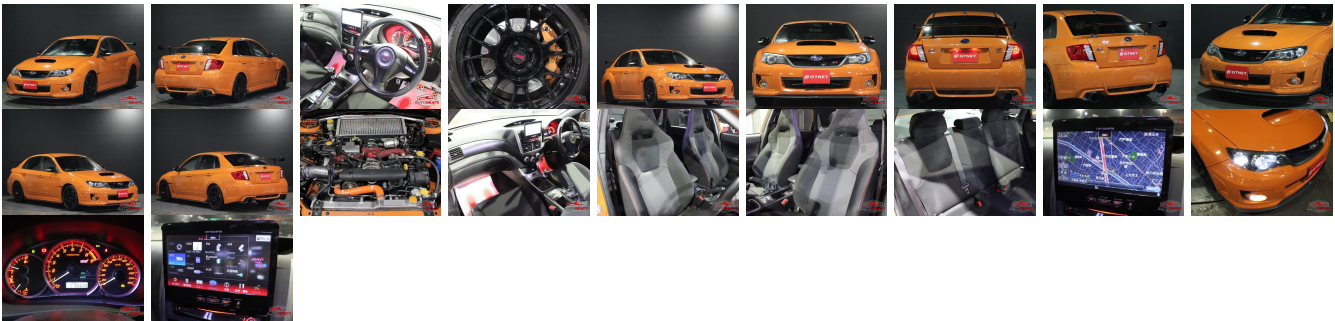

Vehicle Information

AB-7700924

SUBARU

First Registration Year: 2013-09
Manufacture Year: 2013-09

Model:	IMPREZA	Chassis No:	GVB-00****	Transmission:	Manual	Exterior:
Grade:	4	Engine:		Mileage:	94,000	Interior:
Fuel:	Petrol	Seats:	5	Engine Capacity:	2,000	
Drive Train:	4WD			Color:	ORANGE	

Vehicle Options:

Pwr Steering	Pwr Wind	Pwr Mirrors	Center Lock
Air Cond	Reverse Camera	Pwr Slide Door	Easy Closer
Cruise Control	ABS	Air Bag	Fog Lamps
HID Head Lamps	LED Head Lamps	Spare Key	Remote Key
Push Start	Seat Heater	Pwr Seat	Leather Seat
Floor Mat	Sun Roof	Alloy Wheels	Grill Guard
Rear Wiper	Rear Spoiler	Stereo	Navi/TV
Car CD	Car MD	AUX	Spare Tire
Spare Tire Case	Puncture Repairing Kit	Tool	Jack
Operators Manual	Maint. Record		