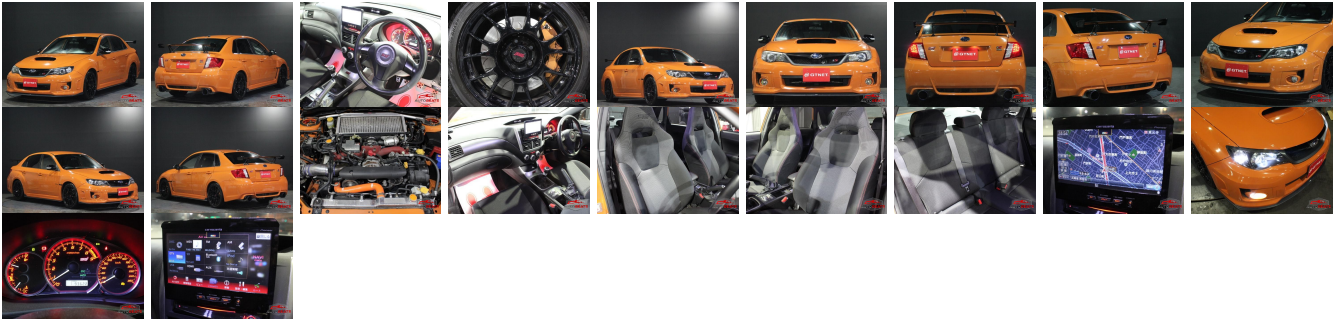

## Vehicle Information

AB-7700924

SUBARU

**First Registration Year:** 2013-09  
**Manufacture Year:** 2013-09

<b>Model:</b>	IMPREZA	<b>Chassis No:</b>	GVB-00****	<b>Transmission:</b>	Manual	<b>Exterior:</b>
<b>Grade:</b>	4	<b>Engine:</b>		<b>Mileage:</b>	94,000	<b>Interior:</b>
<b>Fuel:</b>	Petrol	<b>Seats:</b>	5	<b>Engine Capacity:</b>	2,000	
<b>Drive Train:</b>	4WD			<b>Color:</b>	ORANGE	

## Vehicle Options:

Pwr Steering	Pwr Wind	Pwr Mirrors	Center Lock
Air Cond	Reverse Camera	Pwr Slide Door	Easy Closer
Cruise Control	ABS	Air Bag	Fog Lamps
HID Head Lamps	LED Head Lamps	Spare Key	Remote Key
Push Start	Seat Heater	Pwr Seat	Leather Seat
Floor Mat	Sun Roof	Alloy Wheels	Grill Guard
Rear Wiper	Rear Spoiler	Stereo	Navi/TV
Car CD	Car MD	AUX	Spare Tire
Spare Tire Case	Puncture Repairing Kit	Tool	Jack
Operators Manual	Maint. Record		

**\$2,420**