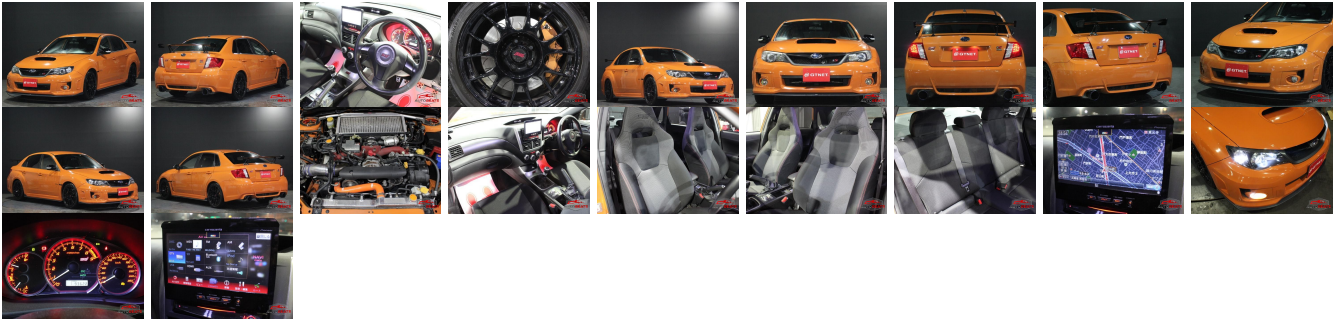

Vehicle Information

AB-7700924

SUBARU

First Registration Year: 2013-09
Manufacture Year: 2013-09

Model:	IMPREZA	Chassis No:	GVB-00****	Transmission:	Manual	Exterior:
Grade:	4	Engine:		Mileage:	94,000	Interior:
Fuel:	Petrol	Seats:	5	Engine Capacity:	2,000	
Drive Train:	4WD			Color:	ORANGE	

Vehicle Options:

Pwr Steering	Pwr Wind	Pwr Mirrors	Center Lock
Air Cond	Reverse Camera	Pwr Slide Door	Easy Closer
Cruise Control	ABS	Air Bag	Fog Lamps
HID Head Lamps	LED Head Lamps	Spare Key	Remote Key
Push Start	Seat Heater	Pwr Seat	Leather Seat
Floor Mat	Sun Roof	Alloy Wheels	Grill Guard
Rear Wiper	Rear Spoiler	Stereo	Navi/TV
Car CD	Car MD	AUX	Spare Tire
Spare Tire Case	Puncture Repairing Kit	Tool	Jack
Operators Manual	Maint. Record		