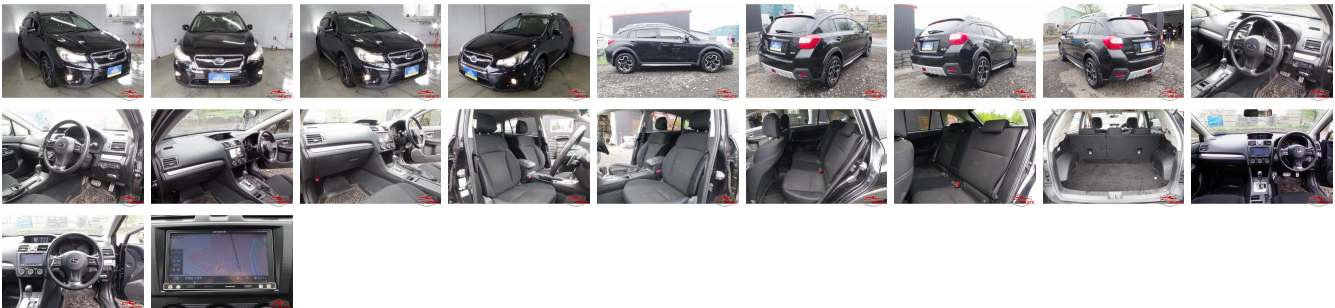

Vehicle Information

AB-7700990

SUBARU

First Registration Year: 2013-05
 Manufacture Year: 2013-05

Model:	XV	Chassis No:	GP7-04****	Transmission:	Automatic	Exterior:
Grade:	4	Engine:		Mileage:	97,085	Interior:
Fuel:	Petrol	Seats:	5	Engine Capacity:	2,000	
Drive Train:	4WD			Color:	BLACK	

Vehicle Options:

Pwr Steering	Pwr Wind	Pwr Mirrors	Center Lock
Air Cond	Reverse Camera	Pwr Slide Door	Easy Closer
Cruise Control	ABS	Air Bag	Fog Lamps
HID Head Lamps	LED Head Lamps	Spare Key	Remote Key
Push Start	Seat Heater	Pwr Seat	Leather Seat
Floor Mat	Sun Roof	Alloy Wheels	Grill Guard
Rear Wiper	Rear Spoiler	Stereo	Navi/TV
Car CD	Car MD	AUX	Spare Tire
Spare Tire Case	Puncture Repairing Kit	Tool	Jack
Operators Manual	Maint. Record		