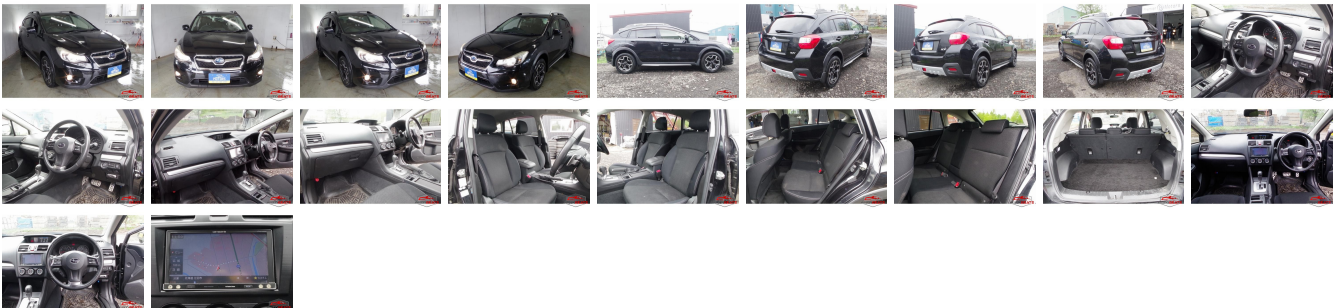

Vehicle Information

AB-7700990

SUBARU

First Registration Year: 2013-05
Manufacture Year: 2013-05

Model:	XV	Chassis No:	GP7-04****	Transmission:	Automatic	Exterior:
Grade:	4	Engine:		Mileage:	97,085	Interior:
Fuel:	Petrol	Seats:	5	Engine Capacity:	2,000	
Drive Train:	4WD			Color:	BLACK	

Vehicle Options:

Pwr Steering	Pwr Wind	Pwr Mirrors	Center Lock
Air Cond	Reverse Camera	Pwr Slide Door	Easy Closer
Cruise Control	ABS	Air Bag	Fog Lamps
HID Head Lamps	LED Head Lamps	Spare Key	Remote Key
Push Start	Seat Heater	Pwr Seat	Leather Seat
Floor Mat	Sun Roof	Alloy Wheels	Grill Guard
Rear Wiper	Rear Spoiler	Stereo	Navi/TV
Car CD	Car MD	AUX	Spare Tire
Spare Tire Case	Puncture Repairing Kit	Tool	Jack
Operators Manual	Maint. Record		