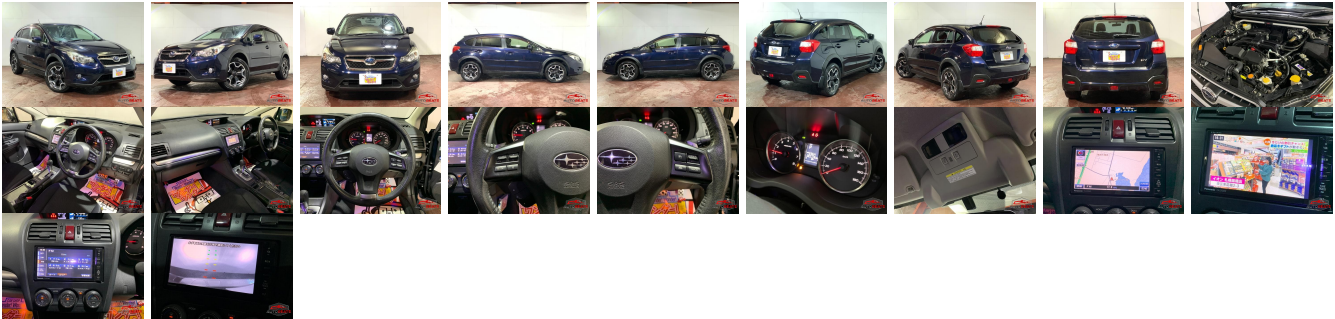

## Vehicle Information

AB-7700988

SUBARU

**First Registration Year:** 2013-01  
**Manufacture Year:** 2013-01

<b>Model:</b>	XV	<b>Chassis No:</b>	GP7-03****	<b>Transmission:</b>	Automatic	<b>Exterior:</b>
<b>Grade:</b>	4	<b>Engine:</b>		<b>Mileage:</b>	87,776	<b>Interior:</b>
<b>Fuel:</b>	Petrol	<b>Seats:</b>	5	<b>Engine Capacity:</b>	2,000	
<b>Drive Train:</b>	4WD			<b>Color:</b>	NAVY	

## Vehicle Options:

Pwr Steering	Pwr Wind	Pwr Mirrors	Center Lock
Air Cond	Reverse Camera	Pwr Slide Door	Easy Closer
Cruise Control	ABS	Air Bag	Fog Lamps
HID Head Lamps	LED Head Lamps	Spare Key	Remote Key
Push Start	Seat Heater	Pwr Seat	Leather Seat
Floor Mat	Sun Roof	Alloy Wheels	Grill Guard
Rear Wiper	Rear Spoiler	Stereo	Navi/TV
Car CD	Car MD	AUX	Spare Tire
Spare Tire Case	Puncture Repairing Kit	Tool	Jack
Operators Manual	Maint. Record		