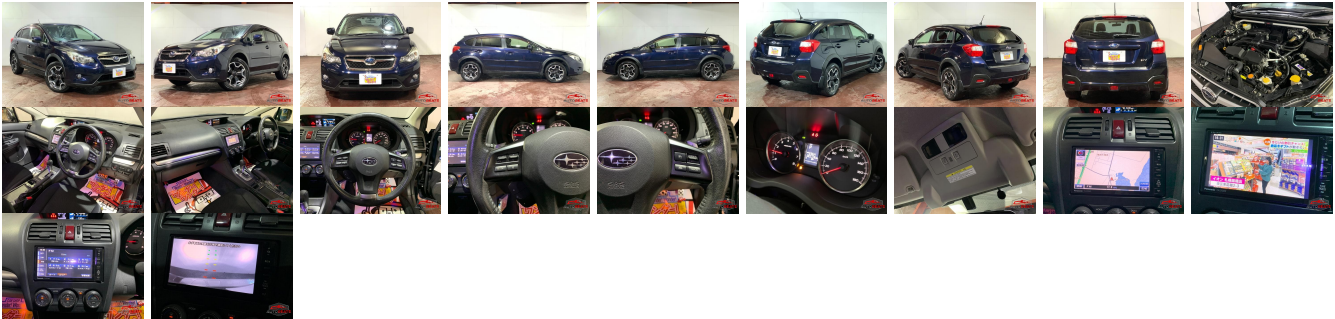

## Vehicle Information

AB-7700988

SUBARU

First Registration Year: 2013-01  
 Manufacture Year: 2013-01

<b>Model:</b>	XV	<b>Chassis No:</b>	GP7-03****	<b>Transmission:</b>	Automatic	<b>Exterior:</b>
<b>Grade:</b>	4	<b>Engine:</b>		<b>Mileage:</b>	87,776	<b>Interior:</b>
<b>Fuel:</b>	Petrol	<b>Seats:</b>	5	<b>Engine Capacity:</b>	2,000	
<b>Drive Train:</b>	4WD			<b>Color:</b>	NAVY	

## Vehicle Options:

Pwr Steering	Pwr Wind	Pwr Mirrors	Center Lock
Air Cond	Reverse Camera	Pwr Slide Door	Easy Closer
Cruise Control	ABS	Air Bag	Fog Lamps
HID Head Lamps	LED Head Lamps	Spare Key	Remote Key
Push Start	Seat Heater	Pwr Seat	Leather Seat
Floor Mat	Sun Roof	Alloy Wheels	Grill Guard
Rear Wiper	Rear Spoiler	Stereo	Navi/TV
Car CD	Car MD	AUX	Spare Tire
Spare Tire Case	Puncture Repairing Kit	Tool	Jack
Operators Manual	Maint. Record		