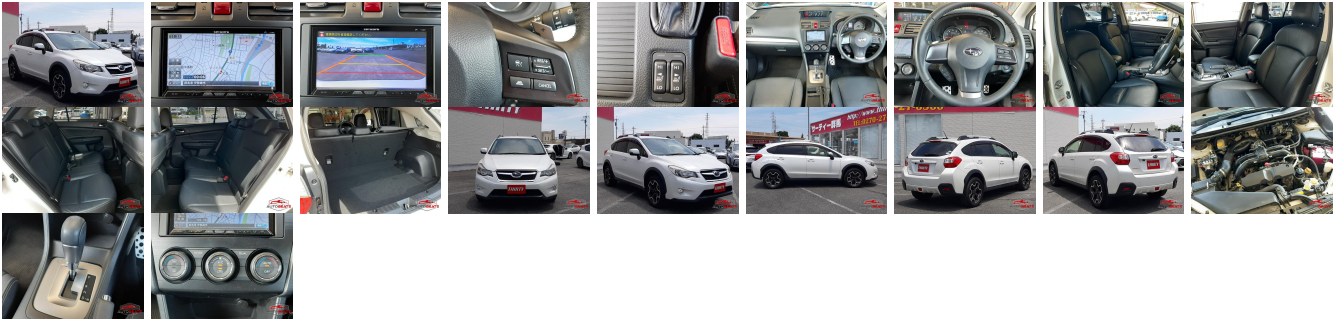

Vehicle Information

AB-7700992

SUBARU

First Registration Year: 2013-03
Manufacture Year: 2013-03

Model:	XV	Chassis No:	GP7-03****	Transmission:	Automatic	Exterior:
Grade:	4	Engine:		Mileage:	97,089	Interior:
Fuel:	Petrol	Seats:	5	Engine Capacity:	2,000	
Drive Train:	4WD			Color:	PEARL WHITE	

Vehicle Options:

Pwr Steering	Pwr Wind	Pwr Mirrors	Center Lock
Air Cond	Reverse Camera	Pwr Slide Door	Easy Closer
Cruise Control	ABS	Air Bag	Fog Lamps
HID Head Lamps	LED Head Lamps	Spare Key	Remote Key
Push Start	Seat Heater	Pwr Seat	Leather Seat
Floor Mat	Sun Roof	Alloy Wheels	Grill Guard
Rear Wiper	Rear Spoiler	Stereo	Navi/TV
Car CD	Car MD	AUX	Spare Tire
Spare Tire Case	Puncture Repairing Kit	Tool	Jack
Operators Manual	Maint. Record		