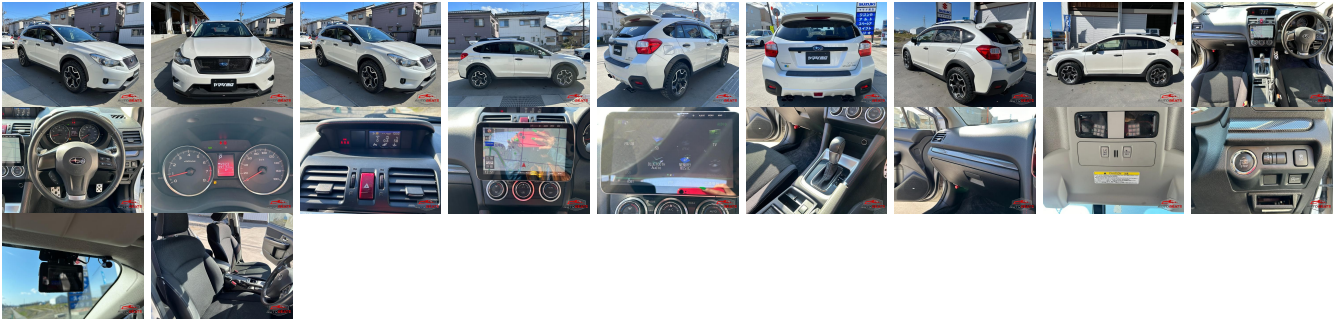

## Vehicle Information

SUBARU

**First Registration Year:** 2013-03  
**Manufacture Year:** 2013-03

AB-  
77001001

<b>Model:</b>	XV	<b>Chassis No:</b>	GP7-03****	<b>Transmission:</b>	Automatic	<b>Exterior:</b>
<b>Grade:</b>	4	<b>Engine:</b>		<b>Mileage:</b>	95,000	<b>Interior:</b>
<b>Fuel:</b>	Petrol	<b>Seats:</b>	5	<b>Engine Capacity:</b>	2,000	
<b>Drive Train:</b>	4WD			<b>Color:</b>	PEARL WHITE	

## Vehicle Options:

Pwr Steering	Pwr Wind	Pwr Mirrors	Center Lock
Air Cond	Reverse Camera	Pwr Slide Door	Easy Closer
Cruise Control	ABS	Air Bag	Fog Lamps
HID Head Lamps	LED Head Lamps	Spare Key	Remote Key
Push Start	Seat Heater	Pwr Seat	Leather Seat
Floor Mat	Sun Roof	Alloy Wheels	Grill Guard
Rear Wiper	Rear Spoiler	Stereo	Navi/TV
Car CD	Car MD	AUX	Spare Tire
Spare Tire Case	Puncture Repairing Kit	Tool	Jack
Operators Manual	Maint. Record		