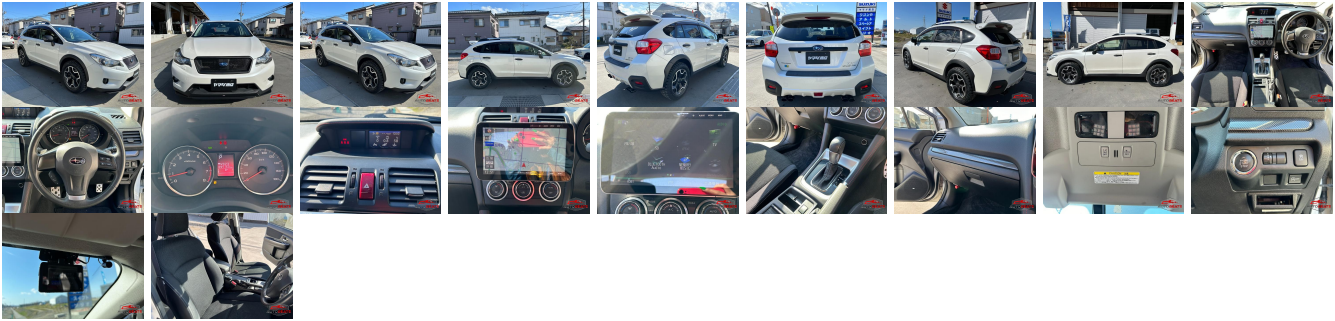

Vehicle Information

SUBARU

First Registration Year: 2013-03
Manufacture Year: 2013-03

AB-
77001001

Model:	XV	Chassis No:	GP7-03****	Transmission:	Automatic	Exterior:
Grade:	4	Engine:		Mileage:	95,000	Interior:
Fuel:	Petrol	Seats:	5	Engine Capacity:	2,000	
Drive Train:	4WD			Color:	PEARL WHITE	

Vehicle Options:

Pwr Steering	Pwr Wind	Pwr Mirrors	Center Lock
Air Cond	Reverse Camera	Pwr Slide Door	Easy Closer
Cruise Control	ABS	Air Bag	Fog Lamps
HID Head Lamps	LED Head Lamps	Spare Key	Remote Key
Push Start	Seat Heater	Pwr Seat	Leather Seat
Floor Mat	Sun Roof	Alloy Wheels	Grill Guard
Rear Wiper	Rear Spoiler	Stereo	Navi/TV
Car CD	Car MD	AUX	Spare Tire
Spare Tire Case	Puncture Repairing Kit	Tool	Jack
Operators Manual	Maint. Record		