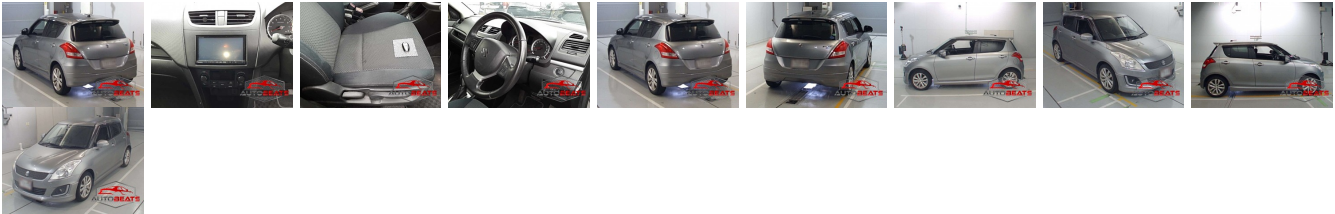

Vehicle Information

AB-110011

Swift **First Registration Year:** 2013-01
Manufacture Year: 2013-01

Model:	2013	Chassis No:	ZC72S-3****3	Transmission:	Automatic	Exterior:	-
Grade:	-	Engine:	-	Mileage:	96,000	Interior:	-
Fuel:	Petrol	Seats:	5	Engine Capacity:	40		
Drive Train:	--			Color:	Silver		

Other Information:

-

Vehicle Options:

Pwr Steering	Pwr Wind	Pwr Mirrors	Center Lock
Air Cond	Reverse Camera	Pwr Slide Door	Easy Closer
Cruise Control	ABS	Air Bag	Fog Lamps
HID Head Lamps	LED Head Lamps	Spare Key	Remote Key
Push Start	Seat Heater	Pwr Seat	Leather Seat
Floor Mat	Sun Roof	Alloy Wheels	Grill Guard
Rear Wiper	Rear Spoiler	Stereo	Navi/TV
Car CD	Car MD	AUX	Spare Tire
Spare Tire Case	Puncture Repairing Kit	Tool	Jack
Operators Manual	Maint. Record		