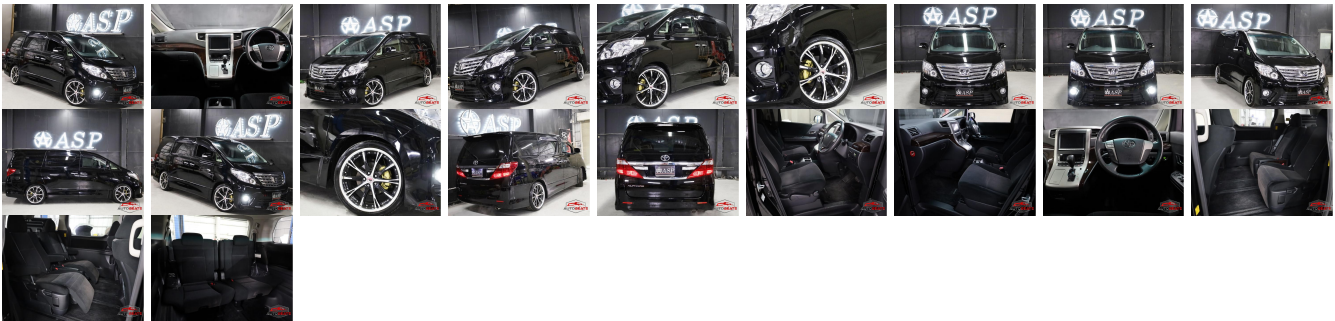

Vehicle Information

AB-7700948

TOYOTA

First Registration Year: 2013-07
 Manufacture Year: 2013-07

Model:	ALPHARD	Chassis No:	ANH20W-829****	Transmission:	Automatic	Exterior:
Grade:	4	Engine:		Mileage:	97,700	Interior:
Fuel:	Petrol	Seats:	7	Engine Capacity:	2,400	
Drive Train:	2WD			Color:	BLACK	

Vehicle Options:

Pwr Steering	Pwr Wind	Pwr Mirrors	Center Lock
Air Cond	Reverse Camera	Pwr Slide Door	Easy Closer
Cruise Control	ABS	Air Bag	Fog Lamps
HID Head Lamps	LED Head Lamps	Spare Key	Remote Key
Push Start	Seat Heater	Pwr Seat	Leather Seat
Floor Mat	Sun Roof	Alloy Wheels	Grill Guard
Rear Wiper	Rear Spoiler	Stereo	Navi/TV
Car CD	Car MD	AUX	Spare Tire
Spare Tire Case	Puncture Repairing Kit	Tool	Jack
Operators Manual	Maint. Record		