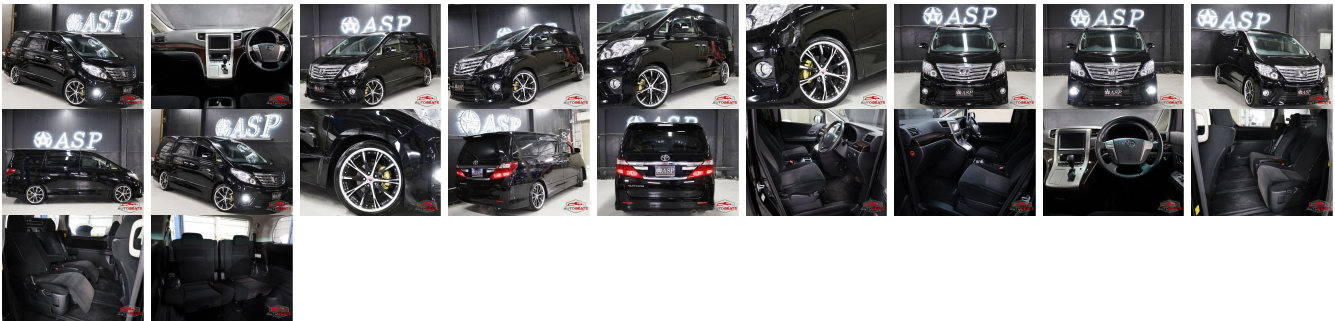

## Vehicle Information

AB-7700948

TOYOTA

First Registration Year: 2013-07  
 Manufacture Year: 2013-07

<b>Model:</b>	ALPHARD	<b>Chassis No:</b>	ANH20W-829****	<b>Transmission:</b>	Automatic	<b>Exterior:</b>
<b>Grade:</b>	4	<b>Engine:</b>		<b>Mileage:</b>	97,700	<b>Interior:</b>
<b>Fuel:</b>	Petrol	<b>Seats:</b>	7	<b>Engine Capacity:</b>	2,400	
<b>Drive Train:</b>	2WD			<b>Color:</b>	BLACK	

## Vehicle Options:

Pwr Steering	Pwr Wind	Pwr Mirrors	Center Lock
Air Cond	Reverse Camera	Pwr Slide Door	Easy Closer
Cruise Control	ABS	Air Bag	Fog Lamps
HID Head Lamps	LED Head Lamps	Spare Key	Remote Key
Push Start	Seat Heater	Pwr Seat	Leather Seat
Floor Mat	Sun Roof	Alloy Wheels	Grill Guard
Rear Wiper	Rear Spoiler	Stereo	Navi/TV
Car CD	Car MD	AUX	Spare Tire
Spare Tire Case	Puncture Repairing Kit	Tool	Jack
Operators Manual	Maint. Record		

**\$4,570**