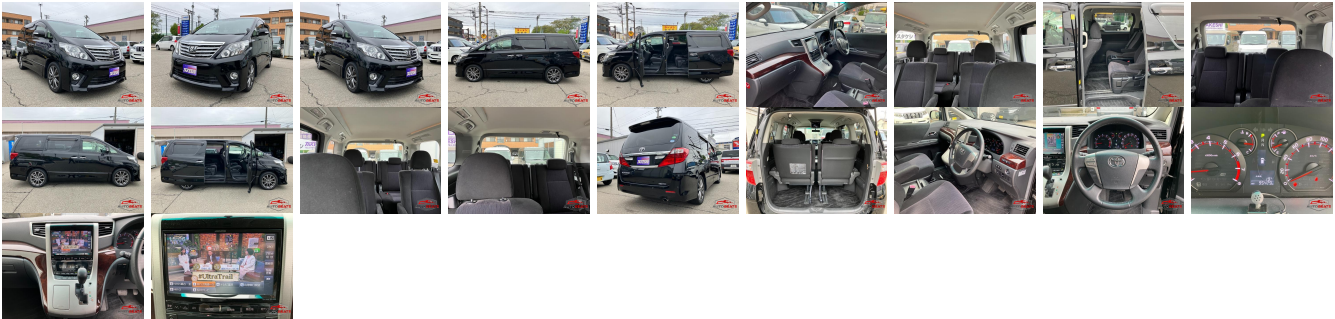

Vehicle Information

AB-7700958

TOYOTA

First Registration Year: 2013-04
 Manufacture Year: 2013-04

Model: ALPHARD **Chassis No:** ANH20-827**** **Transmission:** Automatic **Exterior:**
Grade: 4 **Engine:** **Mileage:** 96,000 **Interior:**
Fuel: Petrol **Seats:** 7 **Engine Capacity:** 2,400
Drive Train: 2WD **Color:** BLACK

Vehicle Options:

Pwr Steering	Pwr Wind	Pwr Mirrors	Center Lock
Air Cond	Reverse Camera	Pwr Slide Door	Easy Closer
Cruise Control	ABS	Air Bag	Fog Lamps
HID Head Lamps	LED Head Lamps	Spare Key	Remote Key
Push Start	Seat Heater	Pwr Seat	Leather Seat
Floor Mat	Sun Roof	Alloy Wheels	Grill Guard
Rear Wiper	Rear Spoiler	Stereo	Navi/TV
Car CD	Car MD	AUX	Spare Tire
Spare Tire Case	Puncture Repairing Kit	Tool	Jack
Operators Manual	Maint. Record		