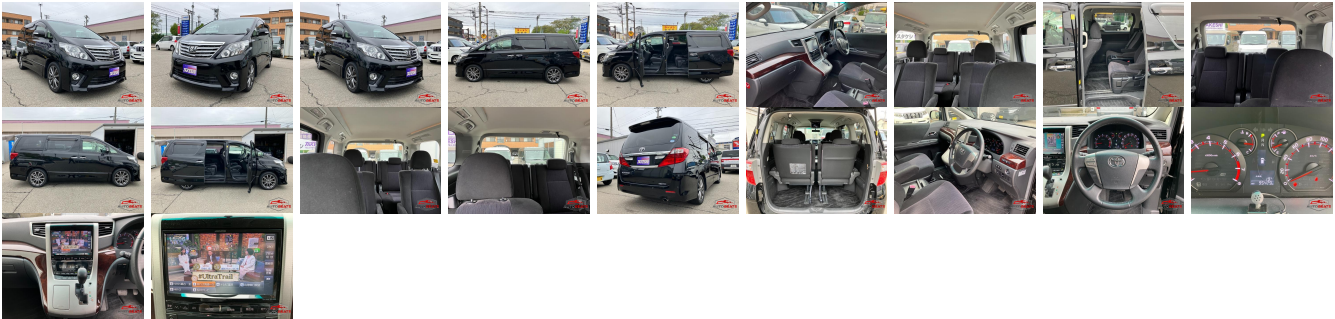

## Vehicle Information

AB-7700958

TOYOTA

First Registration Year: 2013-04  
 Manufacture Year: 2013-04

<b>Model:</b>	ALPHARD	<b>Chassis No:</b>	ANH20-827****	<b>Transmission:</b>	Automatic	<b>Exterior:</b>
<b>Grade:</b>	4	<b>Engine:</b>		<b>Mileage:</b>	96,000	<b>Interior:</b>
<b>Fuel:</b>	Petrol	<b>Seats:</b>	7	<b>Engine Capacity:</b>	2,400	
<b>Drive Train:</b>	2WD			<b>Color:</b>	BLACK	

## Vehicle Options:

Pwr Steering	Pwr Wind	Pwr Mirrors	Center Lock
Air Cond	Reverse Camera	Pwr Slide Door	Easy Closer
Cruise Control	ABS	Air Bag	Fog Lamps
HID Head Lamps	LED Head Lamps	Spare Key	Remote Key
Push Start	Seat Heater	Pwr Seat	Leather Seat
Floor Mat	Sun Roof	Alloy Wheels	Grill Guard
Rear Wiper	Rear Spoiler	Stereo	Navi/TV
Car CD	Car MD	AUX	Spare Tire
Spare Tire Case	Puncture Repairing Kit	Tool	Jack
Operators Manual	Maint. Record		

**\$4,340**