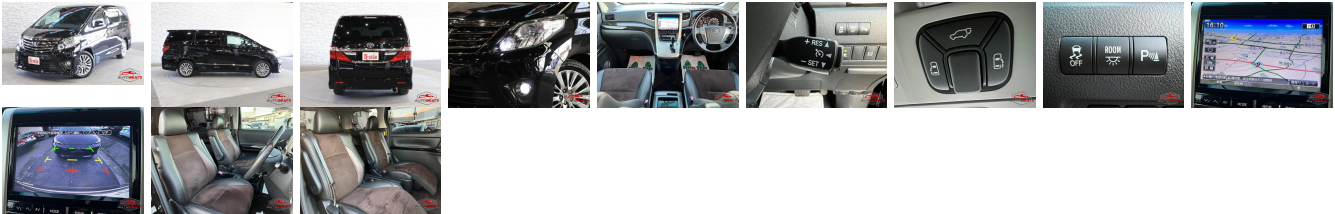

Vehicle Information

AB-7700940

TOYOTA

First Registration Year: 2013-06
 Manufacture Year: 2013-06

Model: ALPHARD **Chassis No:** ANH20-828**** **Transmission:** Automatic **Exterior:**
Grade: 4 **Engine:** **Mileage:** 99,309 **Interior:**
Fuel: Petrol **Seats:** 7 **Engine Capacity:** 2,400
Drive Train: 2WD **Color:** BLACK

Vehicle Options:

Pwr Steering	Pwr Wind	Pwr Mirrors	Center Lock
Air Cond	Reverse Camera	Pwr Slide Door	Easy Closer
Cruise Control	ABS	Air Bag	Fog Lamps
HID Head Lamps	LED Head Lamps	Spare Key	Remote Key
Push Start	Seat Heater	Pwr Seat	Leather Seat
Floor Mat	Sun Roof	Alloy Wheels	Grill Guard
Rear Wiper	Rear Spoiler	Stereo	Navi/TV
Car CD	Car MD	AUX	Spare Tire
Spare Tire Case	Puncture Repairing Kit	Tool	Jack
Operators Manual	Maint. Record		