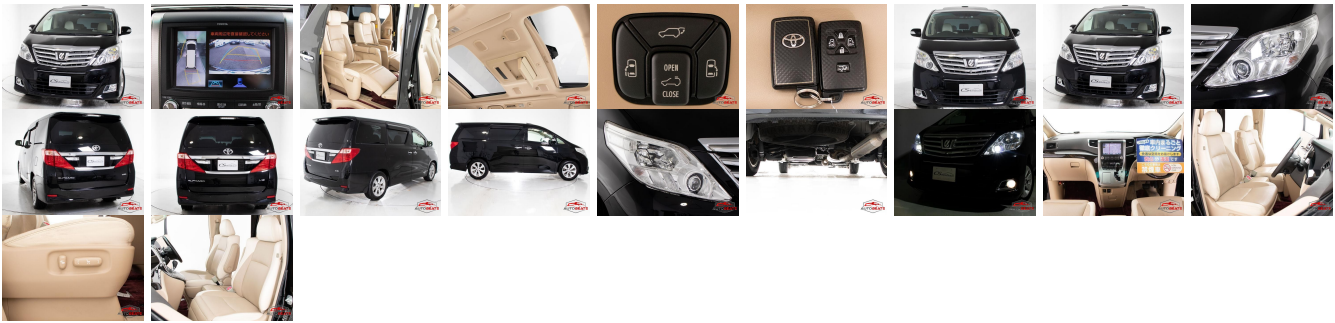

Vehicle Information

AB-7700947

TOYOTA

First Registration Year: 2013-09
Manufacture Year: 2013-09

| | | | | | | |
|---------------------|---------|--------------------|---------------|-------------------------|-----------|------------------|
| Model: | ALPHARD | Chassis No: | GGH20-807**** | Transmission: | Automatic | Exterior: |
| Grade: | 4 | Engine: | | Mileage: | 83,139 | Interior: |
| Fuel: | Petrol | Seats: | 7 | Engine Capacity: | 3,500 | |
| Drive Train: | 2WD | | | Color: | BLACK | |

Vehicle Options:

| | | | |
|------------------|------------------------|----------------|--------------|
| Pwr Steering | Pwr Wind | Pwr Mirrors | Center Lock |
| Air Cond | Reverse Camera | Pwr Slide Door | Easy Closer |
| Cruise Control | ABS | Air Bag | Fog Lamps |
| HID Head Lamps | LED Head Lamps | Spare Key | Remote Key |
| Push Start | Seat Heater | Pwr Seat | Leather Seat |
| Floor Mat | Sun Roof | Alloy Wheels | Grill Guard |
| Rear Wiper | Rear Spoiler | Stereo | Navi/TV |
| Car CD | Car MD | AUX | Spare Tire |
| Spare Tire Case | Puncture Repairing Kit | Tool | Jack |
| Operators Manual | Maint. Record | | |

\$6,460