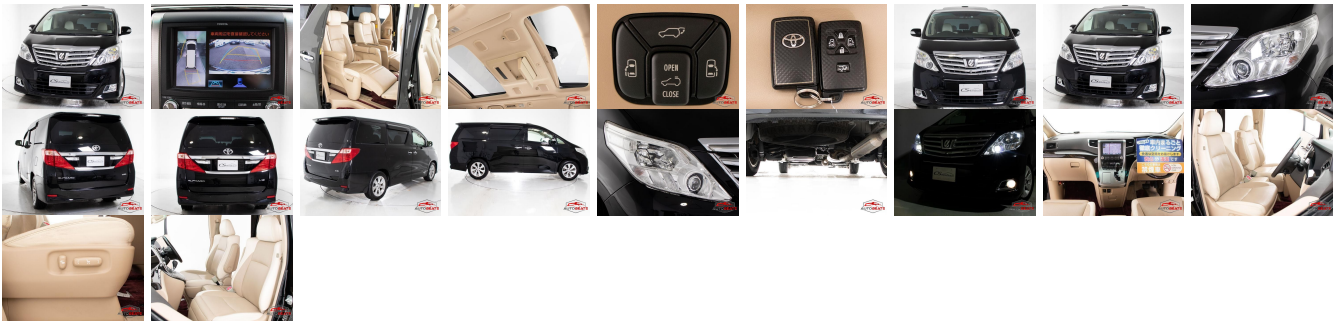

Vehicle Information

AB-7700947

TOYOTA

First Registration Year: 2013-09
Manufacture Year: 2013-09

Model:	ALPHARD	Chassis No:	GGH20-807****	Transmission:	Automatic	Exterior:
Grade:	4	Engine:		Mileage:	83,139	Interior:
Fuel:	Petrol	Seats:	7	Engine Capacity:	3,500	
Drive Train:	2WD			Color:	BLACK	

Vehicle Options:

Pwr Steering	Pwr Wind	Pwr Mirrors	Center Lock
Air Cond	Reverse Camera	Pwr Slide Door	Easy Closer
Cruise Control	ABS	Air Bag	Fog Lamps
HID Head Lamps	LED Head Lamps	Spare Key	Remote Key
Push Start	Seat Heater	Pwr Seat	Leather Seat
Floor Mat	Sun Roof	Alloy Wheels	Grill Guard
Rear Wiper	Rear Spoiler	Stereo	Navi/TV
Car CD	Car MD	AUX	Spare Tire
Spare Tire Case	Puncture Repairing Kit	Tool	Jack
Operators Manual	Maint. Record		

\$6,460