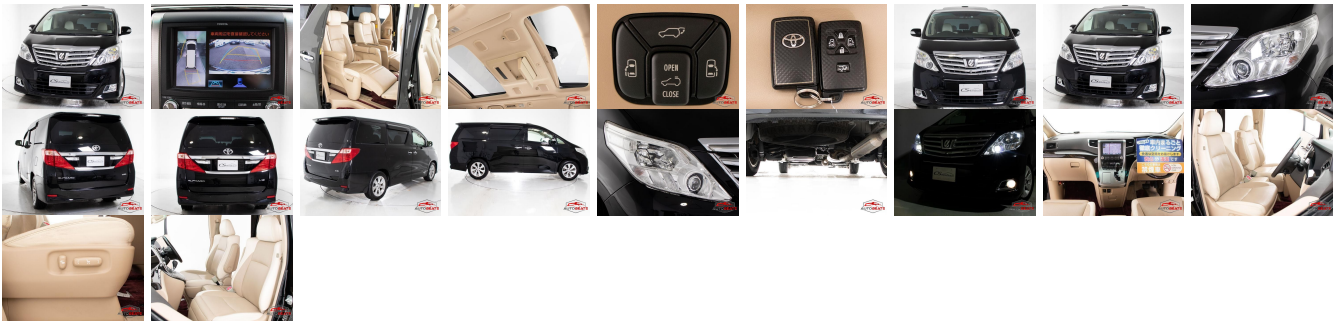

## Vehicle Information

AB-7700947

TOYOTA

**First Registration Year:** 2013-09  
**Manufacture Year:** 2013-09

<b>Model:</b>	ALPHARD	<b>Chassis No:</b>	GGH20-807****	<b>Transmission:</b>	Automatic	<b>Exterior:</b>	
<b>Grade:</b>	4	<b>Engine:</b>		<b>Mileage:</b>	83,139	<b>Interior:</b>	
<b>Fuel:</b>	Petrol	<b>Seats:</b>	7	<b>Engine Capacity:</b>	3,500		
<b>Drive Train:</b>	2WD			<b>Color:</b>	BLACK		

## Vehicle Options:

Pwr Steering	Pwr Wind	Pwr Mirrors	Center Lock
Air Cond	Reverse Camera	Pwr Slide Door	Easy Closer
Cruise Control	ABS	Air Bag	Fog Lamps
HID Head Lamps	LED Head Lamps	Spare Key	Remote Key
Push Start	Seat Heater	Pwr Seat	Leather Seat
Floor Mat	Sun Roof	Alloy Wheels	Grill Guard
Rear Wiper	Rear Spoiler	Stereo	Navi/TV
Car CD	Car MD	AUX	Spare Tire
Spare Tire Case	Puncture Repairing Kit	Tool	Jack
Operators Manual	Maint. Record		

**\$6,460**