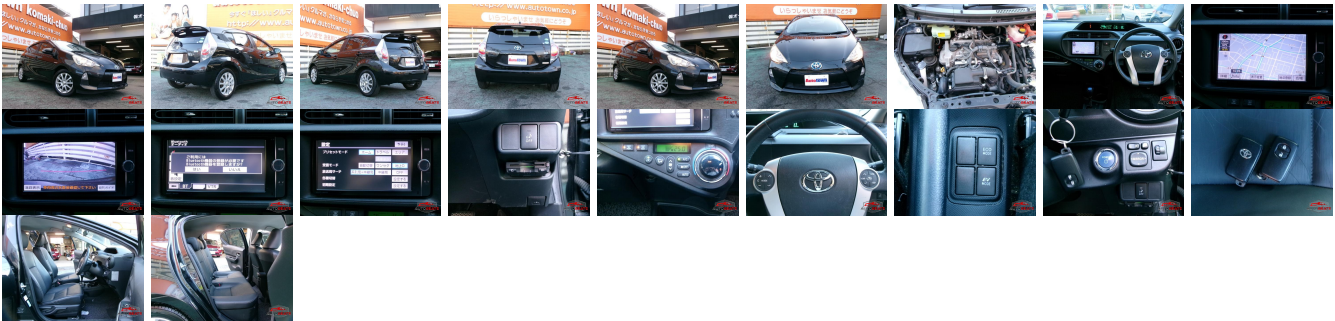

Vehicle Information

AB-7700817

TOYOTA

First Registration Year: 2013-06
Manufacture Year: 2013-06

Model:	AQUA	Chassis No:	NHP10-618****	Transmission:	Automatic	Exterior:
Grade:	4	Engine:		Mileage:	89,100	Interior:
Fuel:	Hybrid	Seats:	5	Engine Capacity:	1,500	
Drive Train:	2WD			Color:	BLACK M	

Vehicle Options:

Pwr Steering	Pwr Wind	Pwr Mirrors	Center Lock
Air Cond	Reverse Camera	Pwr Slide Door	Easy Closer
Cruise Control	ABS	Air Bag	Fog Lamps
HID Head Lamps	LED Head Lamps	Spare Key	Remote Key
Push Start	Seat Heater	Pwr Seat	Leather Seat
Floor Mat	Sun Roof	Alloy Wheels	Grill Guard
Rear Wiper	Rear Spoiler	Stereo	Navi/TV
Car CD	Car MD	AUX	Spare Tire
Spare Tire Case	Puncture Repairing Kit	Tool	Jack
Operators Manual	Maint. Record		