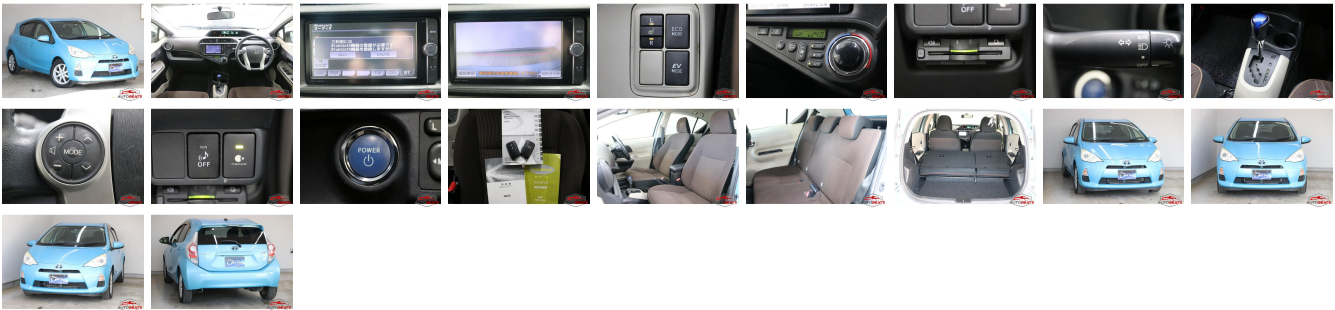

Vehicle Information

AB-7700820

TOYOTA

First Registration Year: 2013-05
 Manufacture Year: 2013-05

Model: AQUA **Chassis No:** NHP10-219**** **Transmission:** Automatic **Exterior:**
Grade: 4 **Engine:** **Mileage:** 88,000 **Interior:**
Fuel: Hybrid **Seats:** 5 **Engine Capacity:** 1,500
Drive Train: 2WD **Color:** BLUE M

Vehicle Options:

Pwr Steering	Pwr Wind	Pwr Mirrors	Center Lock
Air Cond	Reverse Camera	Pwr Slide Door	Easy Closer
Cruise Control	ABS	Air Bag	Fog Lamps
HID Head Lamps	LED Head Lamps	Spare Key	Remote Key
Push Start	Seat Heater	Pwr Seat	Leather Seat
Floor Mat	Sun Roof	Alloy Wheels	Grill Guard
Rear Wiper	Rear Spoiler	Stereo	Navi/TV
Car CD	Car MD	AUX	Spare Tire
Spare Tire Case	Puncture Repairing Kit	Tool	Jack
Operators Manual	Maint. Record		