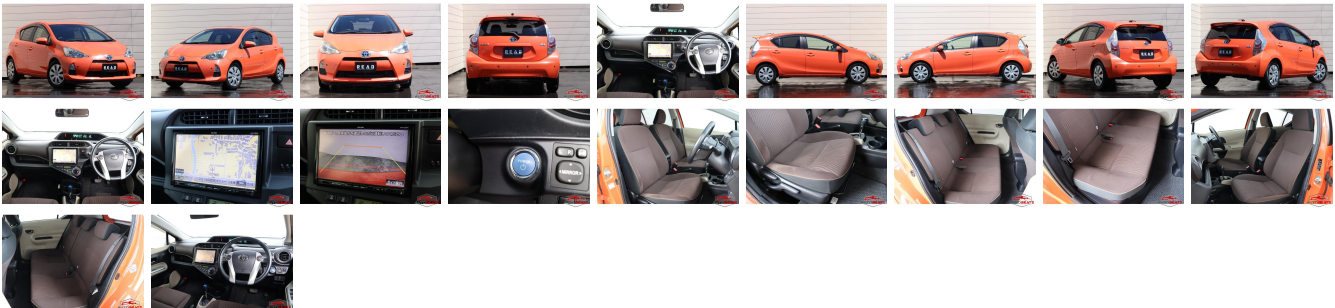

Vehicle Information

AB-7700822

TOYOTA

First Registration Year: 2013-03
Manufacture Year: 2013-03

Model:	AQUA	Chassis No:	NHP10-217****	Transmission:	Automatic	Exterior:
Grade:	4	Engine:		Mileage:	92,641	Interior:
Fuel:	Hybrid	Seats:	5	Engine Capacity:	1,500	
Drive Train:	2WD			Color:	ORANGE	

Vehicle Options:

Pwr Steering	Pwr Wind	Pwr Mirrors	Center Lock
Air Cond	Reverse Camera	Pwr Slide Door	Easy Closer
Cruise Control	ABS	Air Bag	Fog Lamps
HID Head Lamps	LED Head Lamps	Spare Key	Remote Key
Push Start	Seat Heater	Pwr Seat	Leather Seat
Floor Mat	Sun Roof	Alloy Wheels	Grill Guard
Rear Wiper	Rear Spoiler	Stereo	Navi/TV
Car CD	Car MD	AUX	Spare Tire
Spare Tire Case	Puncture Repairing Kit	Tool	Jack
Operators Manual	Maint. Record		