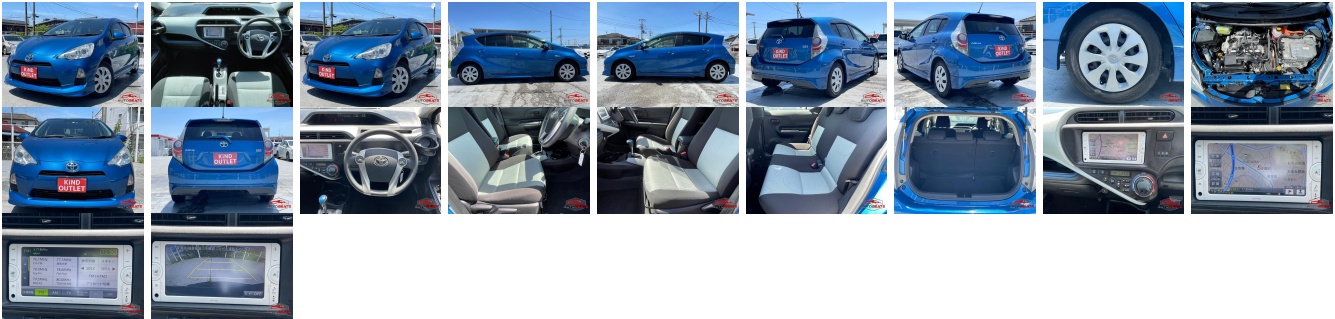

Vehicle Information

AB-7700815

TOYOTA

First Registration Year: 2013-07
Manufacture Year: 2013-07

Model: AQUA	Chassis No: NHP10-222****	Transmission: Automatic	Exterior:
Grade: 4	Engine:	Mileage: 85,700	Interior:
Fuel: Hybrid	Seats: 5	Engine Capacity: 1,500	
Drive Train: 2WD		Color: BLUE	

Vehicle Options:

Pwr Steering	Pwr Wind	Pwr Mirrors	Center Lock
Air Cond	Reverse Camera	Pwr Slide Door	Easy Closer
Cruise Control	ABS	Air Bag	Fog Lamps
HID Head Lamps	LED Head Lamps	Spare Key	Remote Key
Push Start	Seat Heater	Pwr Seat	Leather Seat
Floor Mat	Sun Roof	Alloy Wheels	Grill Guard
Rear Wiper	Rear Spoiler	Stereo	Navi/TV
Car CD	Car MD	AUX	Spare Tire
Spare Tire Case	Puncture Repairing Kit	Tool	Jack
Operators Manual	Maint. Record		