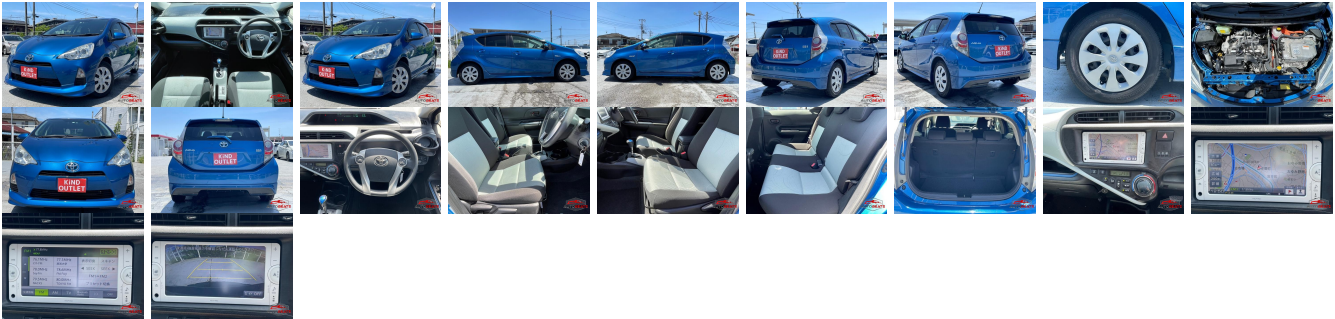

Vehicle Information

AB-7700815

TOYOTA

First Registration Year: 2013-07
 Manufacture Year: 2013-07

Model:	AQUA	Chassis No:	NHP10-222****	Transmission:	Automatic	Exterior:
Grade:	4	Engine:		Mileage:	85,700	Interior:
Fuel:	Hybrid	Seats:	5	Engine Capacity:	1,500	
Drive Train:	2WD			Color:	BLUE	

Vehicle Options:

Pwr Steering	Pwr Wind	Pwr Mirrors	Center Lock
Air Cond	Reverse Camera	Pwr Slide Door	Easy Closer
Cruise Control	ABS	Air Bag	Fog Lamps
HID Head Lamps	LED Head Lamps	Spare Key	Remote Key
Push Start	Seat Heater	Pwr Seat	Leather Seat
Floor Mat	Sun Roof	Alloy Wheels	Grill Guard
Rear Wiper	Rear Spoiler	Stereo	Navi/TV
Car CD	Car MD	AUX	Spare Tire
Spare Tire Case	Puncture Repairing Kit	Tool	Jack
Operators Manual	Maint. Record		