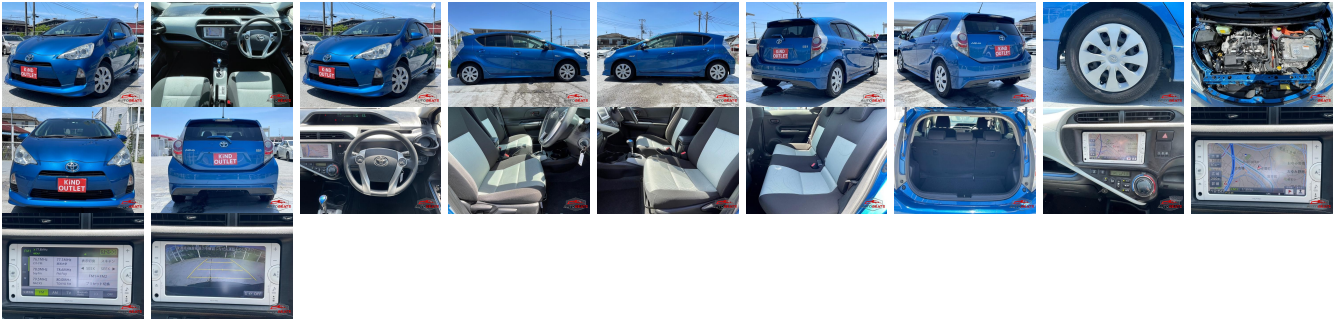

Vehicle Information

AB-7700815

TOYOTA

First Registration Year: 2013-07
 Manufacture Year: 2013-07

Model: AQUA **Chassis No:** NHP10-222**** **Transmission:** Automatic **Exterior:**
Grade: 4 **Engine:** **Mileage:** 85,700 **Interior:**
Fuel: Hybrid **Seats:** 5 **Engine Capacity:** 1,500
Drive Train: 2WD **Color:** BLUE

Vehicle Options:

Pwr Steering	Pwr Wind	Pwr Mirrors	Center Lock
Air Cond	Reverse Camera	Pwr Slide Door	Easy Closer
Cruise Control	ABS	Air Bag	Fog Lamps
HID Head Lamps	LED Head Lamps	Spare Key	Remote Key
Push Start	Seat Heater	Pwr Seat	Leather Seat
Floor Mat	Sun Roof	Alloy Wheels	Grill Guard
Rear Wiper	Rear Spoiler	Stereo	Navi/TV
Car CD	Car MD	AUX	Spare Tire
Spare Tire Case	Puncture Repairing Kit	Tool	Jack
Operators Manual	Maint. Record		