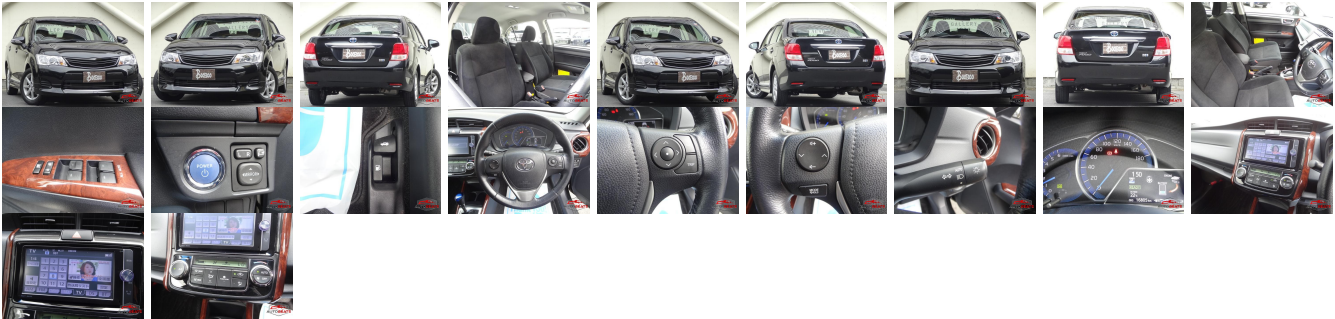

Vehicle Information

AB-7700871

TOYOTA

First Registration Year: 2013-12
Manufacture Year: 2013-12

Model:	COROLLA AXIO	Chassis No:	NKE165-702****	Transmission:	Automatic	Exterior:	
Grade:	4	Engine:		Mileage:	16,810	Interior:	
Fuel:	Hybrid	Seats:	5	Engine Capacity:	1,500		
Drive Train:	2WD			Color:	BLACK		

Vehicle Options:

Pwr Steering	Pwr Wind	Pwr Mirrors	Center Lock
Air Cond	Reverse Camera	Pwr Slide Door	Easy Closer
Cruise Control	ABS	Air Bag	Fog Lamps
HID Head Lamps	LED Head Lamps	Spare Key	Remote Key
Push Start	Seat Heater	Pwr Seat	Leather Seat
Floor Mat	Sun Roof	Alloy Wheels	Grill Guard
Rear Wiper	Rear Spoiler	Stereo	Navi/TV
Car CD	Car MD	AUX	Spare Tire
Spare Tire Case	Puncture Repairing Kit	Tool	Jack
Operators Manual	Maint. Record		