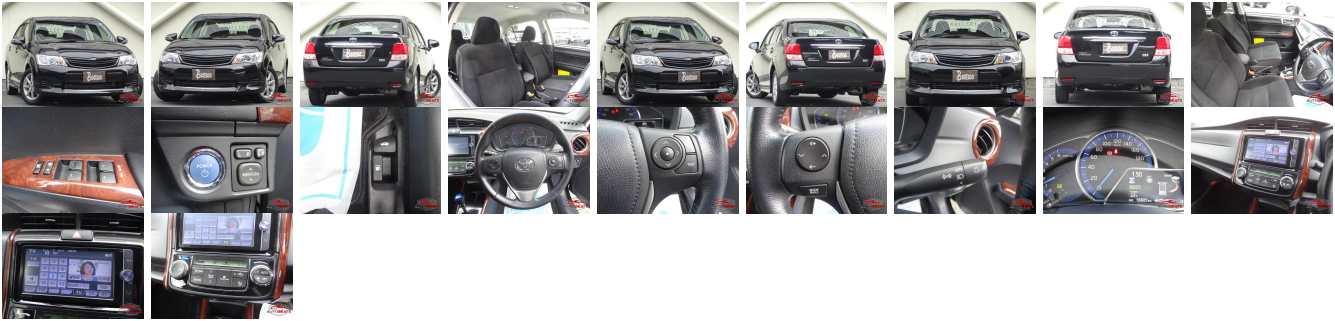

Vehicle Information

AB-7700871

TOYOTA

First Registration Year: 2013-12
 Manufacture Year: 2013-12

Model: COROLLA AXIO **Chassis No:** NKE165-702**** **Transmission:** Automatic **Exterior:**
Grade: 4 **Engine:** **Mileage:** 16,810 **Interior:**
Fuel: Hybrid **Seats:** 5 **Engine Capacity:** 1,500
Drive Train: 2WD **Color:** BLACK

Vehicle Options:

Pwr Steering	Pwr Wind	Pwr Mirrors	Center Lock
Air Cond	Reverse Camera	Pwr Slide Door	Easy Closer
Cruise Control	ABS	Air Bag	Fog Lamps
HID Head Lamps	LED Head Lamps	Spare Key	Remote Key
Push Start	Seat Heater	Pwr Seat	Leather Seat
Floor Mat	Sun Roof	Alloy Wheels	Grill Guard
Rear Wiper	Rear Spoiler	Stereo	Navi/TV
Car CD	Car MD	AUX	Spare Tire
Spare Tire Case	Puncture Repairing Kit	Tool	Jack
Operators Manual	Maint. Record		

\$3,070