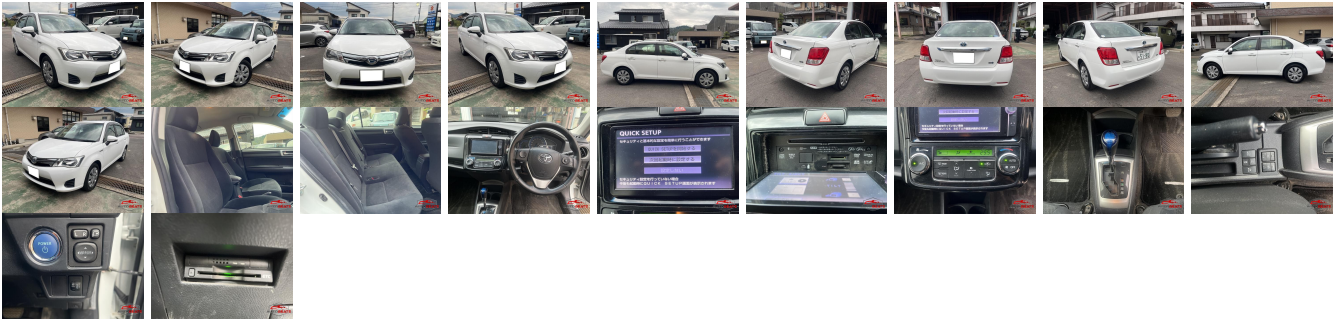

## Vehicle Information

AB-7700878

TOYOTA

**First Registration Year:** 2013-09  
**Manufacture Year:** 2013-09

<b>Model:</b>	COROLLA AXIO	<b>Chassis No:</b>	NKE165-700****	<b>Transmission:</b>	Automatic	<b>Exterior:</b>
<b>Grade:</b>	4	<b>Engine:</b>		<b>Mileage:</b>	63,545	<b>Interior:</b>
<b>Fuel:</b>	Hybrid	<b>Seats:</b>	5	<b>Engine Capacity:</b>	1,500	
<b>Drive Train:</b>	2WD			<b>Color:</b>	WHITE	

## Vehicle Options:

Pwr Steering	Pwr Wind	Pwr Mirrors	Center Lock
Air Cond	Reverse Camera	Pwr Slide Door	Easy Closer
Cruise Control	ABS	Air Bag	Fog Lamps
HID Head Lamps	LED Head Lamps	Spare Key	Remote Key
Push Start	Seat Heater	Pwr Seat	Leather Seat
Floor Mat	Sun Roof	Alloy Wheels	Grill Guard
Rear Wiper	Rear Spoiler	Stereo	Navi/TV
Car CD	Car MD	AUX	Spare Tire
Spare Tire Case	Puncture Repairing Kit	Tool	Jack
Operators Manual	Maint. Record		