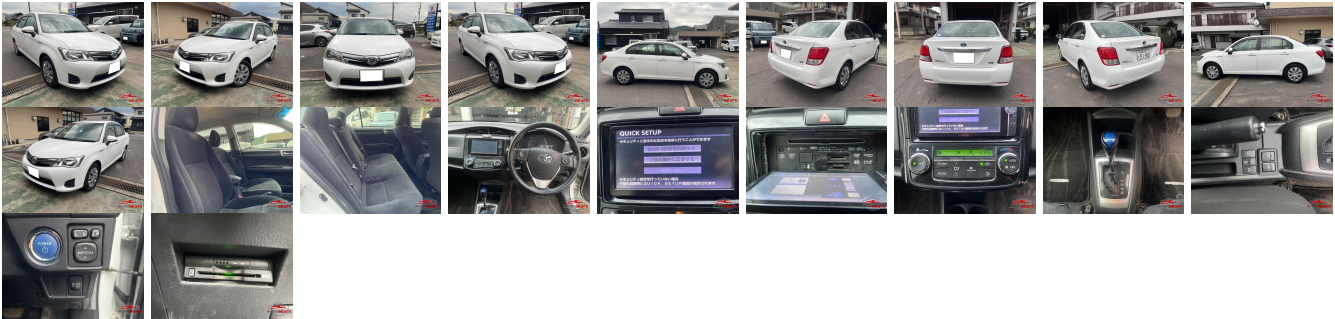

## Vehicle Information

AB-7700878

TOYOTA

**First Registration Year:** 2013-09  
**Manufacture Year:** 2013-09

**Model:** COROLLA AXIO  
**Chassis No:** NKE165-700\*\*\*\*  
**Transmission:** Automatic  
**Exterior:**  
**Grade:** 4  
**Engine:**  
**Mileage:** 63,545  
**Interior:**  
**Fuel:** Hybrid  
**Seats:** 5  
**Engine Capacity:** 1,500  
**Drive Train:** 2WD  
**Color:** WHITE

## Vehicle Options:

Pwr Steering	Pwr Wind	Pwr Mirrors	Center Lock
Air Cond	Reverse Camera	Pwr Slide Door	Easy Closer
Cruise Control	ABS	Air Bag	Fog Lamps
HID Head Lamps	LED Head Lamps	Spare Key	Remote Key
Push Start	Seat Heater	Pwr Seat	Leather Seat
Floor Mat	Sun Roof	Alloy Wheels	Grill Guard
Rear Wiper	Rear Spoiler	Stereo	Navi/TV
Car CD	Car MD	AUX	Spare Tire
Spare Tire Case	Puncture Repairing Kit	Tool	Jack
Operators Manual	Maint. Record		