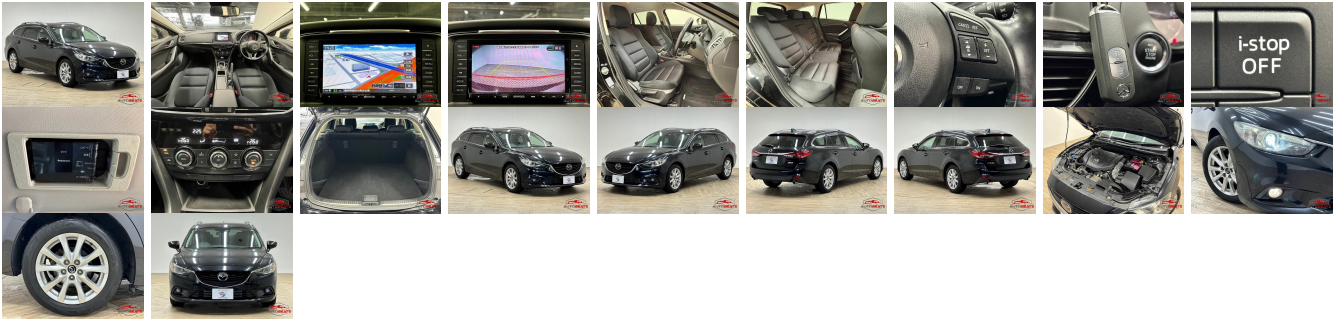

Vehicle Information

MAZDA

First Registration Year: 2014-08
Manufacture Year: 2014-08

AB-
7700100311

Model: ATENZA **Chassis No:** GJ2FW-11**** **Transmission:** Automatic **Exterior:**
Grade: 4 **Engine:** **Mileage:** 43,000 **Interior:**
Fuel: Diesel **Seats:** 5 **Engine Capacity:** 2,200
Drive Train: 2WD **Color:** BLACK M

Vehicle Options:

Pwr Steering	Pwr Wind	Pwr Mirrors	Center Lock
Air Cond	Reverse Camera	Pwr Slide Door	Easy Closer
Cruise Control	ABS	Air Bag	Fog Lamps
HID Head Lamps	LED Head Lamps	Spare Key	Remote Key
Push Start	Seat Heater	Pwr Seat	Leather Seat
Floor Mat	Sun Roof	Alloy Wheels	Grill Guard
Rear Wiper	Rear Spoiler	Stereo	Navi/TV
Car CD	Car MD	AUX	Spare Tire
Spare Tire Case	Puncture Repairing Kit	Tool	Jack
Operators Manual	Maint. Record		