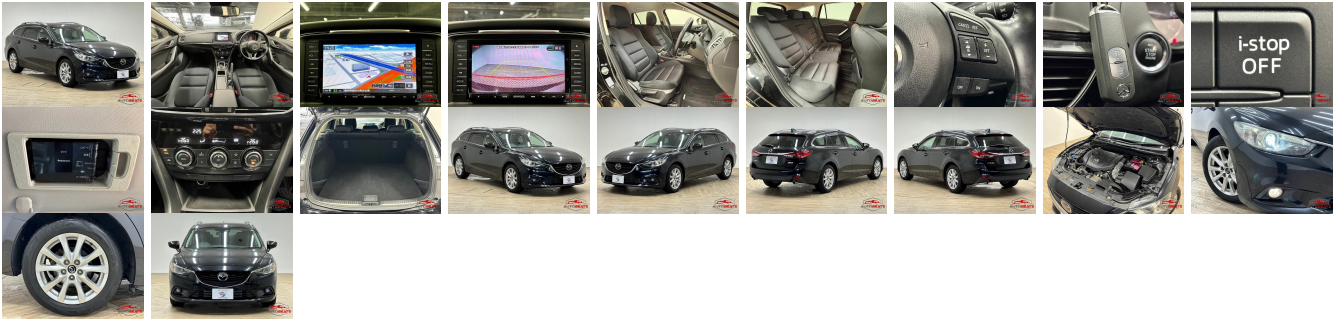

## Vehicle Information

MAZDA

**First Registration Year:** 2014-08  
**Manufacture Year:** 2014-08

AB-  
7700100311

**Model:** ATENZA      **Chassis No:** GJ2FW-11\*\*\*\*      **Transmission:** Automatic      **Exterior:**  
**Grade:** 4      **Engine:**      **Mileage:** 43,000      **Interior:**  
**Fuel:** Diesel      **Seats:** 5      **Engine Capacity:** 2,200  
**Drive Train:** 2WD      **Color:** BLACK M

## Vehicle Options:

Pwr Steering	Pwr Wind	Pwr Mirrors	Center Lock
Air Cond	Reverse Camera	Pwr Slide Door	Easy Closer
Cruise Control	ABS	Air Bag	Fog Lamps
HID Head Lamps	LED Head Lamps	Spare Key	Remote Key
Push Start	Seat Heater	Pwr Seat	Leather Seat
Floor Mat	Sun Roof	Alloy Wheels	Grill Guard
Rear Wiper	Rear Spoiler	Stereo	Navi/TV
Car CD	Car MD	AUX	Spare Tire
Spare Tire Case	Puncture Repairing Kit	Tool	Jack
Operators Manual	Maint. Record		