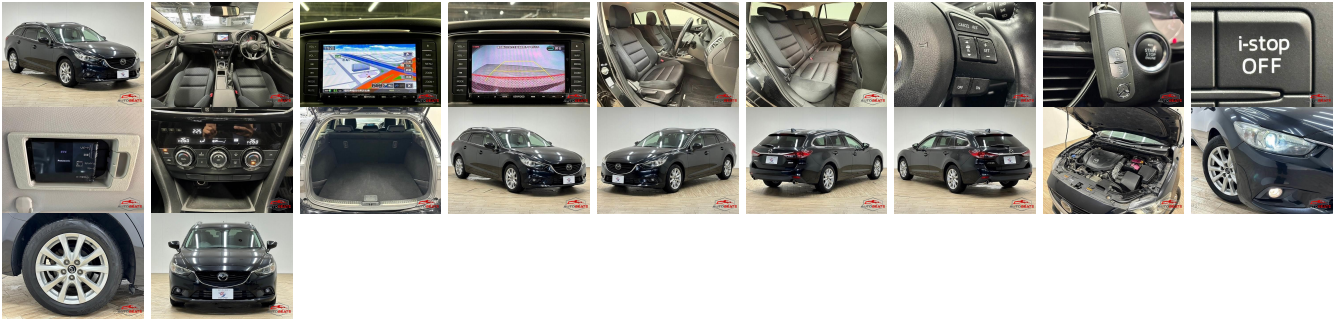

Vehicle Information

MAZDA

First Registration Year: 2014-08
 Manufacture Year: 2014-08

AB-
7700100311

Model: ATENZA **Chassis No:** GJ2FW-11**** **Transmission:** Automatic **Exterior:**
Grade: 4 **Engine:** **Mileage:** 43,000 **Interior:**
Fuel: Diesel **Seats:** 5 **Engine Capacity:** 2,200
Drive Train: 2WD **Color:** BLACK M

Vehicle Options:

Pwr Steering	Pwr Wind	Pwr Mirrors	Center Lock
Air Cond	Reverse Camera	Pwr Slide Door	Easy Closer
Cruise Control	ABS	Air Bag	Fog Lamps
HID Head Lamps	LED Head Lamps	Spare Key	Remote Key
Push Start	Seat Heater	Pwr Seat	Leather Seat
Floor Mat	Sun Roof	Alloy Wheels	Grill Guard
Rear Wiper	Rear Spoiler	Stereo	Navi/TV
Car CD	Car MD	AUX	Spare Tire
Spare Tire Case	Puncture Repairing Kit	Tool	Jack
Operators Manual	Maint. Record		