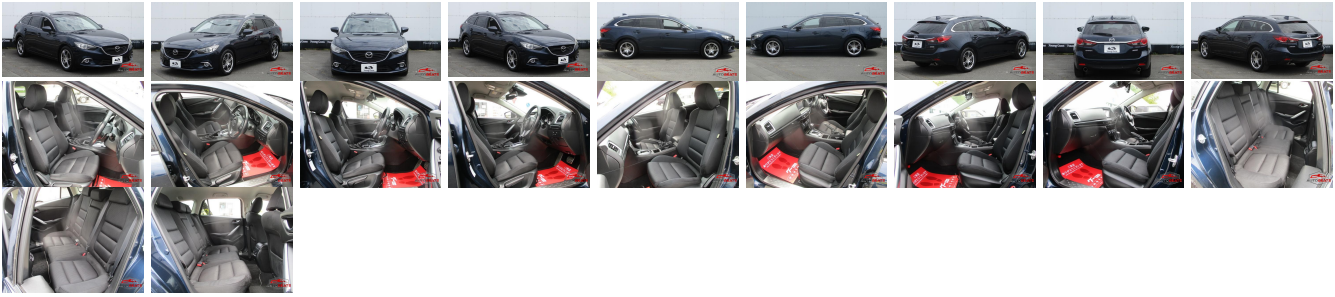

Vehicle Information

MAZDA

First Registration Year: 2014-01
 Manufacture Year: 2014-01

AB-
7700100315

Model: ATENZA **Chassis No:** GJ2FW-10**** **Transmission:** Automatic **Exterior:**
Grade: 4 **Engine:** **Mileage:** 92,000 **Interior:**
Fuel: Diesel **Seats:** 5 **Engine Capacity:** 2,200
Drive Train: 2WD **Color:** DARK BLUE

Vehicle Options:

Pwr Steering	Pwr Wind	Pwr Mirrors	Center Lock
Air Cond	Reverse Camera	Pwr Slide Door	Easy Closer
Cruise Control	ABS	Air Bag	Fog Lamps
HID Head Lamps	LED Head Lamps	Spare Key	Remote Key
Push Start	Seat Heater	Pwr Seat	Leather Seat
Floor Mat	Sun Roof	Alloy Wheels	Grill Guard
Rear Wiper	Rear Spoiler	Stereo	Navi/TV
Car CD	Car MD	AUX	Spare Tire
Spare Tire Case	Puncture Repairing Kit	Tool	Jack
Operators Manual	Maint. Record		