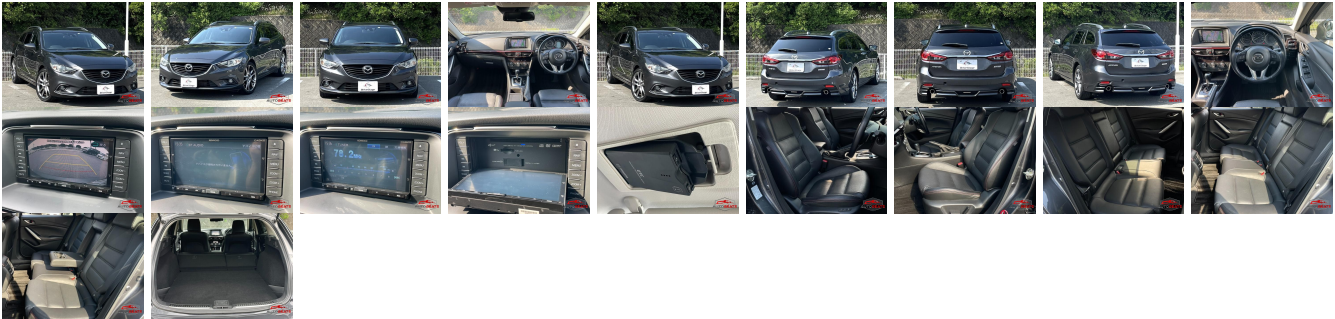

Vehicle Information

MAZDA

First Registration Year: 2014-03
 Manufacture Year: 2014-03

AB-
7700100305

Model: ATENZA **Chassis No:** GJ2FW-11**** **Transmission:** Automatic **Exterior:**
Grade: 4 **Engine:** **Mileage:** 57,999 **Interior:**
Fuel: Diesel **Seats:** 5 **Engine Capacity:** 2,200
Drive Train: 2WD **Color:** GRAY

Vehicle Options:

Pwr Steering	Pwr Wind	Pwr Mirrors	Center Lock
Air Cond	Reverse Camera	Pwr Slide Door	Easy Closer
Cruise Control	ABS	Air Bag	Fog Lamps
HID Head Lamps	LED Head Lamps	Spare Key	Remote Key
Push Start	Seat Heater	Pwr Seat	Leather Seat
Floor Mat	Sun Roof	Alloy Wheels	Grill Guard
Rear Wiper	Rear Spoiler	Stereo	Navi/TV
Car CD	Car MD	AUX	Spare Tire
Spare Tire Case	Puncture Repairing Kit	Tool	Jack
Operators Manual	Maint. Record		