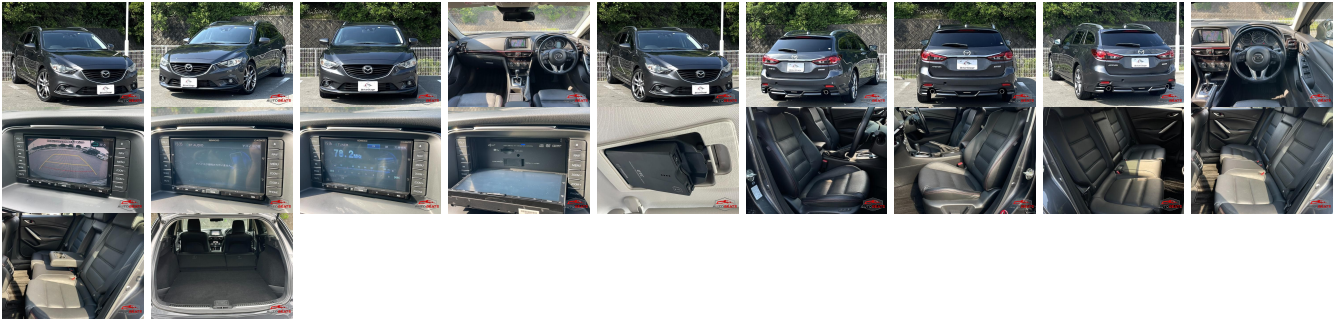

## Vehicle Information

MAZDA

First Registration Year: 2014-03  
 Manufacture Year: 2014-03

AB-  
7700100305

<b>Model:</b>	ATENZA	<b>Chassis No:</b>	GJ2FW-11****	<b>Transmission:</b>	Automatic	<b>Exterior:</b>
<b>Grade:</b>	4	<b>Engine:</b>		<b>Mileage:</b>	57,999	<b>Interior:</b>
<b>Fuel:</b>	Diesel	<b>Seats:</b>	5	<b>Engine Capacity:</b>	2,200	
<b>Drive Train:</b>	2WD			<b>Color:</b>	GRAY	

## Vehicle Options:

Pwr Steering	Pwr Wind	Pwr Mirrors	Center Lock
Air Cond	Reverse Camera	Pwr Slide Door	Easy Closer
Cruise Control	ABS	Air Bag	Fog Lamps
HID Head Lamps	LED Head Lamps	Spare Key	Remote Key
Push Start	Seat Heater	Pwr Seat	Leather Seat
Floor Mat	Sun Roof	Alloy Wheels	Grill Guard
Rear Wiper	Rear Spoiler	Stereo	Navi/TV
Car CD	Car MD	AUX	Spare Tire
Spare Tire Case	Puncture Repairing Kit	Tool	Jack
Operators Manual	Maint. Record		