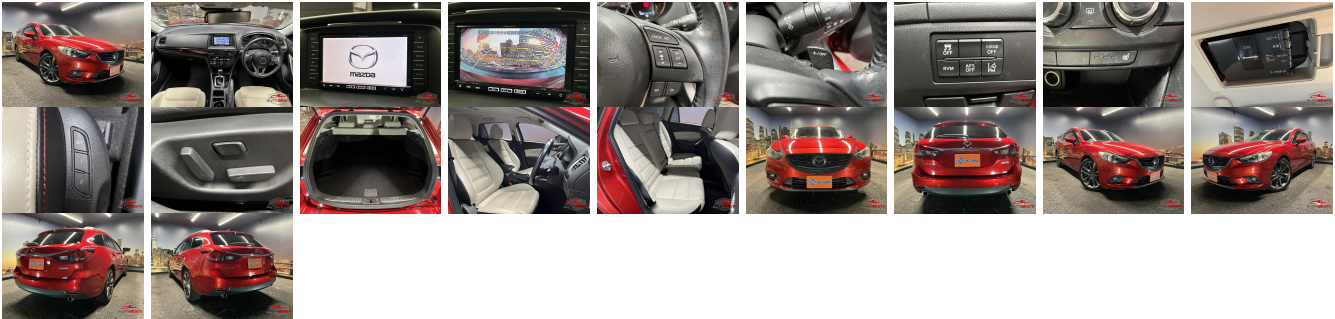

## Vehicle Information

MAZDA

**First Registration Year:** 2014-03  
**Manufacture Year:** 2014-03

AB-  
7700100307

**Model:** ATENZA      **Chassis No:** GJ2FW-11\*\*\*\*      **Transmission:** Automatic      **Exterior:**  
**Grade:** 4      **Engine:**      **Mileage:** 97,777      **Interior:**  
**Fuel:** Diesel      **Seats:** 5      **Engine Capacity:** 2,200  
**Drive Train:** 2WD      **Color:** RED

## Vehicle Options:

Pwr Steering	Pwr Wind	Pwr Mirrors	Center Lock
Air Cond	Reverse Camera	Pwr Slide Door	Easy Closer
Cruise Control	ABS	Air Bag	Fog Lamps
HID Head Lamps	LED Head Lamps	Spare Key	Remote Key
Push Start	Seat Heater	Pwr Seat	Leather Seat
Floor Mat	Sun Roof	Alloy Wheels	Grill Guard
Rear Wiper	Rear Spoiler	Stereo	Navi/TV
Car CD	Car MD	AUX	Spare Tire
Spare Tire Case	Puncture Repairing Kit	Tool	Jack
Operators Manual	Maint. Record		