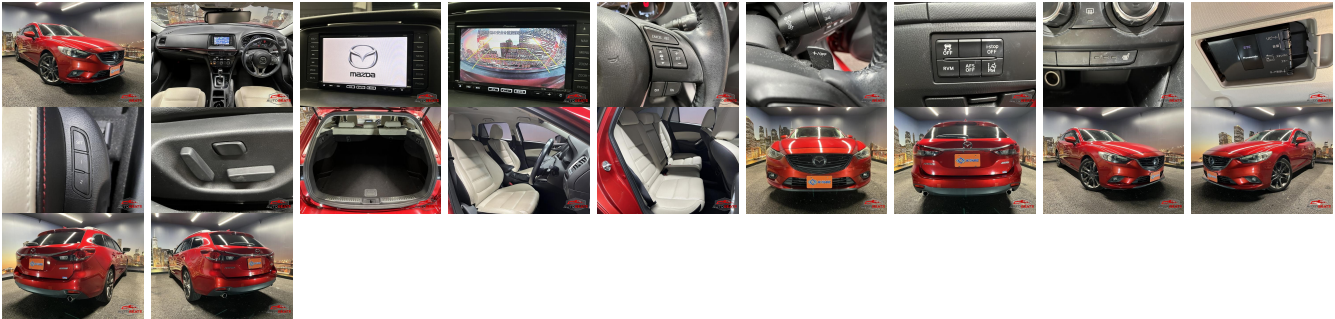

## Vehicle Information

MAZDA

First Registration Year: 2014-03  
 Manufacture Year: 2014-03

AB-  
7700100307

**Model:** ATENZA      **Chassis No:** GJ2FW-11\*\*\*\*      **Transmission:** Automatic      **Exterior:**  
**Grade:** 4      **Engine:**      **Mileage:** 97,777      **Interior:**  
**Fuel:** Diesel      **Seats:** 5      **Engine Capacity:** 2,200  
**Drive Train:** 2WD      **Color:** RED

## Vehicle Options:

Pwr Steering	Pwr Wind	Pwr Mirrors	Center Lock
Air Cond	Reverse Camera	Pwr Slide Door	Easy Closer
Cruise Control	ABS	Air Bag	Fog Lamps
HID Head Lamps	LED Head Lamps	Spare Key	Remote Key
Push Start	Seat Heater	Pwr Seat	Leather Seat
Floor Mat	Sun Roof	Alloy Wheels	Grill Guard
Rear Wiper	Rear Spoiler	Stereo	Navi/TV
Car CD	Car MD	AUX	Spare Tire
Spare Tire Case	Puncture Repairing Kit	Tool	Jack
Operators Manual	Maint. Record		