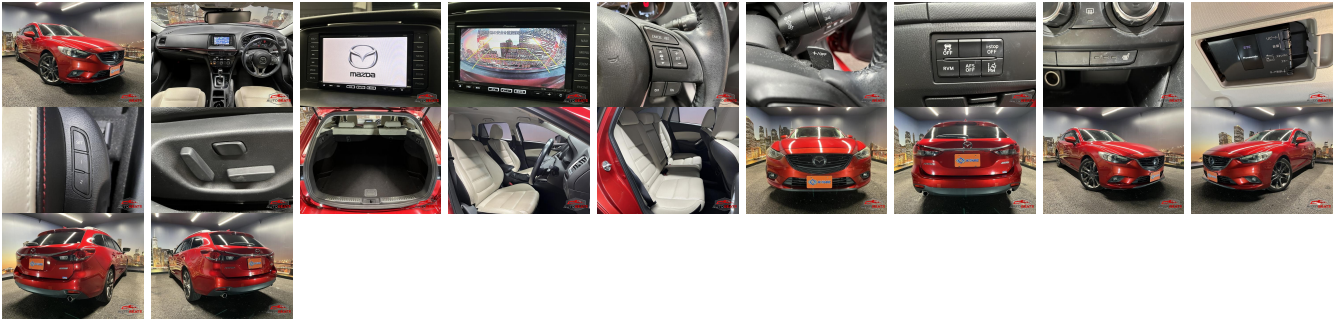

Vehicle Information

MAZDA

First Registration Year: 2014-03
Manufacture Year: 2014-03

AB-
7700100307

Model:	ATENZA	Chassis No:	GJ2FW-11****	Transmission:	Automatic	Exterior:
Grade:	4	Engine:		Mileage:	97,777	Interior:
Fuel:	Diesel	Seats:	5	Engine Capacity:	2,200	
Drive Train:	2WD			Color:	RED	

Vehicle Options:

Pwr Steering	Pwr Wind	Pwr Mirrors	Center Lock
Air Cond	Reverse Camera	Pwr Slide Door	Easy Closer
Cruise Control	ABS	Air Bag	Fog Lamps
HID Head Lamps	LED Head Lamps	Spare Key	Remote Key
Push Start	Seat Heater	Pwr Seat	Leather Seat
Floor Mat	Sun Roof	Alloy Wheels	Grill Guard
Rear Wiper	Rear Spoiler	Stereo	Navi/TV
Car CD	Car MD	AUX	Spare Tire
Spare Tire Case	Puncture Repairing Kit	Tool	Jack
Operators Manual	Maint. Record		