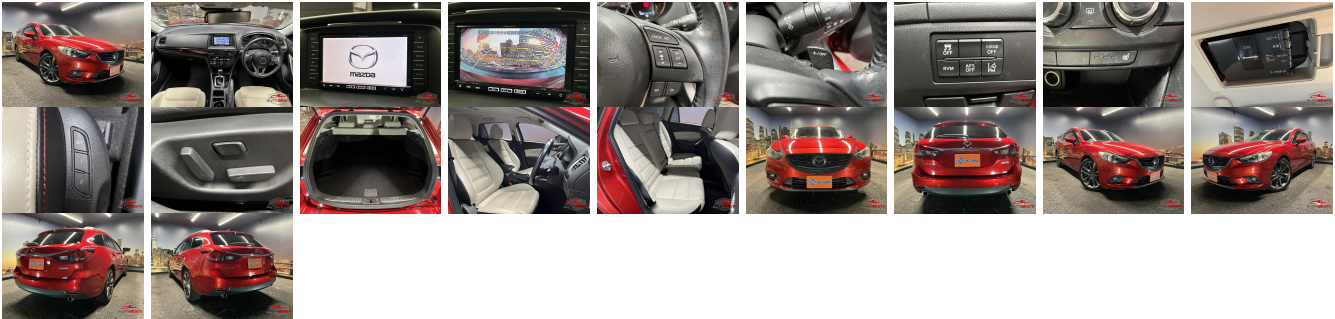

Vehicle Information

MAZDA

First Registration Year: 2014-03
 Manufacture Year: 2014-03

AB-
7700100307

Model: ATENZA **Chassis No:** GJ2FW-11**** **Transmission:** Automatic **Exterior:**
Grade: 4 **Engine:** **Mileage:** 97,777 **Interior:**
Fuel: Diesel **Seats:** 5 **Engine Capacity:** 2,200
Drive Train: 2WD **Color:** RED

Vehicle Options:

Pwr Steering	Pwr Wind	Pwr Mirrors	Center Lock
Air Cond	Reverse Camera	Pwr Slide Door	Easy Closer
Cruise Control	ABS	Air Bag	Fog Lamps
HID Head Lamps	LED Head Lamps	Spare Key	Remote Key
Push Start	Seat Heater	Pwr Seat	Leather Seat
Floor Mat	Sun Roof	Alloy Wheels	Grill Guard
Rear Wiper	Rear Spoiler	Stereo	Navi/TV
Car CD	Car MD	AUX	Spare Tire
Spare Tire Case	Puncture Repairing Kit	Tool	Jack
Operators Manual	Maint. Record		