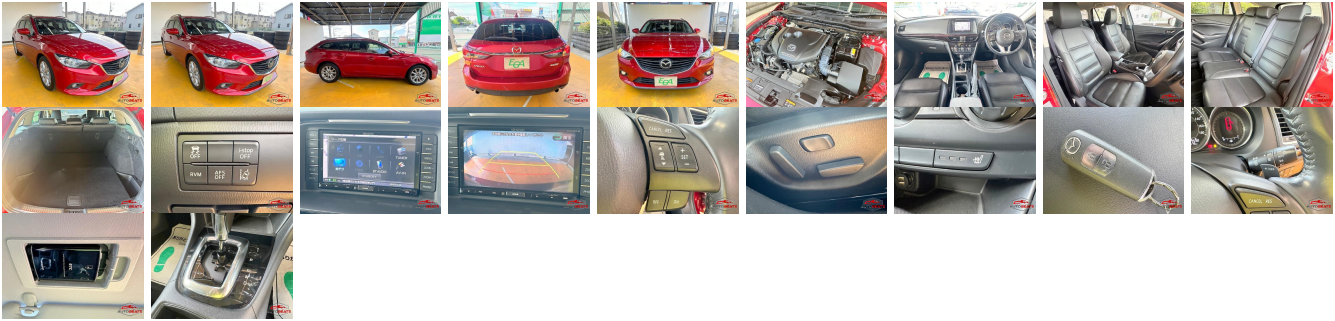

Vehicle Information

MAZDA

First Registration Year: 2014-02
 Manufacture Year: 2014-02

AB-
7700100319

Model: ATENZA **Chassis No:** GJ2FW-11**** **Transmission:** Automatic **Exterior:**
Grade: 4 **Engine:** **Mileage:** 58,879 **Interior:**
Fuel: Diesel **Seats:** 5 **Engine Capacity:** 2,200
Drive Train: 2WD **Color:** RED M

Vehicle Options:

Pwr Steering	Pwr Wind	Pwr Mirrors	Center Lock
Air Cond	Reverse Camera	Pwr Slide Door	Easy Closer
Cruise Control	ABS	Air Bag	Fog Lamps
HID Head Lamps	LED Head Lamps	Spare Key	Remote Key
Push Start	Seat Heater	Pwr Seat	Leather Seat
Floor Mat	Sun Roof	Alloy Wheels	Grill Guard
Rear Wiper	Rear Spoiler	Stereo	Navi/TV
Car CD	Car MD	AUX	Spare Tire
Spare Tire Case	Puncture Repairing Kit	Tool	Jack
Operators Manual	Maint. Record		