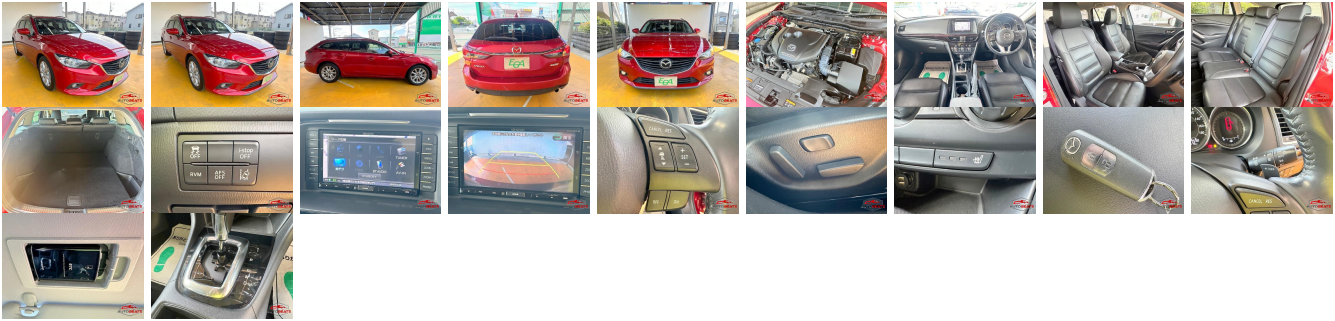

Vehicle Information

MAZDA

First Registration Year: 2014-02
Manufacture Year: 2014-02

AB-
7700100319

Model:	ATENZA	Chassis No:	GJ2FW-11****	Transmission:	Automatic	Exterior:
Grade:	4	Engine:		Mileage:	58,879	Interior:
Fuel:	Diesel	Seats:	5	Engine Capacity:	2,200	
Drive Train:	2WD			Color:	RED M	

Vehicle Options:

Pwr Steering	Pwr Wind	Pwr Mirrors	Center Lock
Air Cond	Reverse Camera	Pwr Slide Door	Easy Closer
Cruise Control	ABS	Air Bag	Fog Lamps
HID Head Lamps	LED Head Lamps	Spare Key	Remote Key
Push Start	Seat Heater	Pwr Seat	Leather Seat
Floor Mat	Sun Roof	Alloy Wheels	Grill Guard
Rear Wiper	Rear Spoiler	Stereo	Navi/TV
Car CD	Car MD	AUX	Spare Tire
Spare Tire Case	Puncture Repairing Kit	Tool	Jack
Operators Manual	Maint. Record		