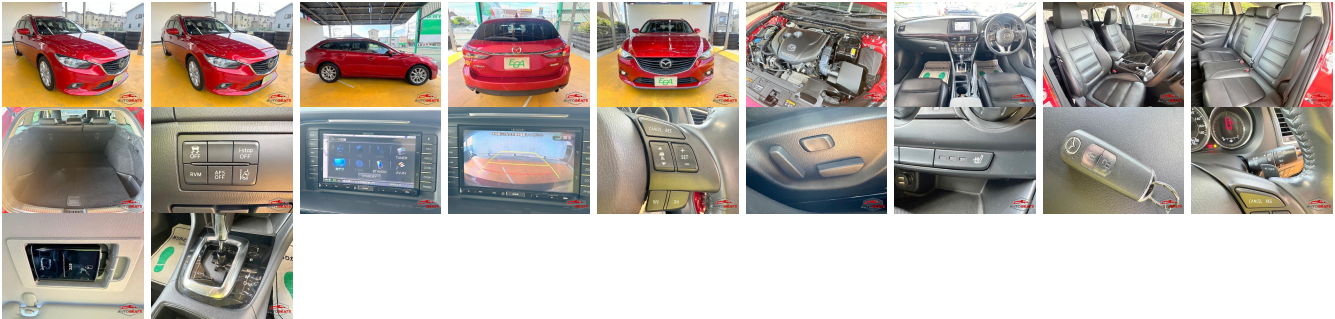

Vehicle Information

MAZDA

First Registration Year: 2014-02
 Manufacture Year: 2014-02

AB-
7700100319

Model: ATENZA **Chassis No:** GJ2FW-11**** **Transmission:** Automatic **Exterior:**
Grade: 4 **Engine:** **Mileage:** 58,879 **Interior:**
Fuel: Diesel **Seats:** 5 **Engine Capacity:** 2,200
Drive Train: 2WD **Color:** RED M

Vehicle Options:

Pwr Steering	Pwr Wind	Pwr Mirrors	Center Lock
Air Cond	Reverse Camera	Pwr Slide Door	Easy Closer
Cruise Control	ABS	Air Bag	Fog Lamps
HID Head Lamps	LED Head Lamps	Spare Key	Remote Key
Push Start	Seat Heater	Pwr Seat	Leather Seat
Floor Mat	Sun Roof	Alloy Wheels	Grill Guard
Rear Wiper	Rear Spoiler	Stereo	Navi/TV
Car CD	Car MD	AUX	Spare Tire
Spare Tire Case	Puncture Repairing Kit	Tool	Jack
Operators Manual	Maint. Record		