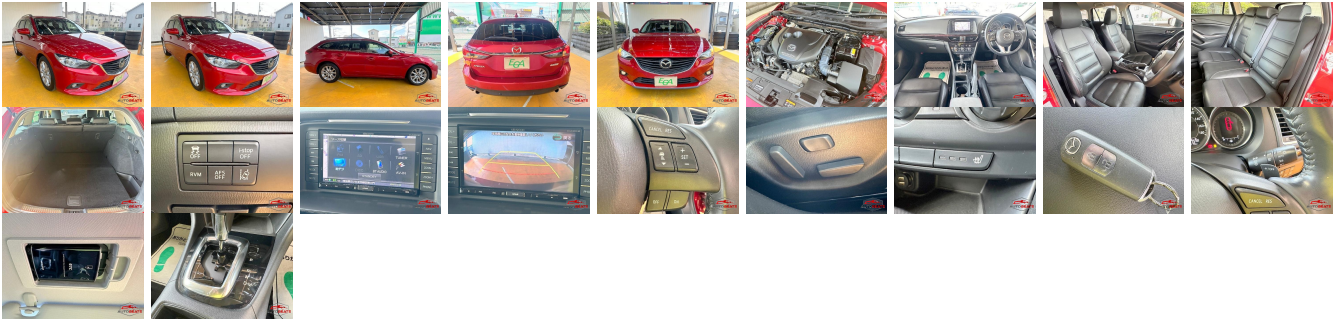

Vehicle Information

MAZDA

First Registration Year: 2014-02
Manufacture Year: 2014-02

AB-
7700100319

Model: ATENZA **Chassis No:** GJ2FW-11**** **Transmission:** Automatic **Exterior:**
Grade: 4 **Engine:** **Mileage:** 58,879 **Interior:**
Fuel: Diesel **Seats:** 5 **Engine Capacity:** 2,200
Drive Train: 2WD **Color:** RED M

Vehicle Options:

Pwr Steering	Pwr Wind	Pwr Mirrors	Center Lock
Air Cond	Reverse Camera	Pwr Slide Door	Easy Closer
Cruise Control	ABS	Air Bag	Fog Lamps
HID Head Lamps	LED Head Lamps	Spare Key	Remote Key
Push Start	Seat Heater	Pwr Seat	Leather Seat
Floor Mat	Sun Roof	Alloy Wheels	Grill Guard
Rear Wiper	Rear Spoiler	Stereo	Navi/TV
Car CD	Car MD	AUX	Spare Tire
Spare Tire Case	Puncture Repairing Kit	Tool	Jack
Operators Manual	Maint. Record		