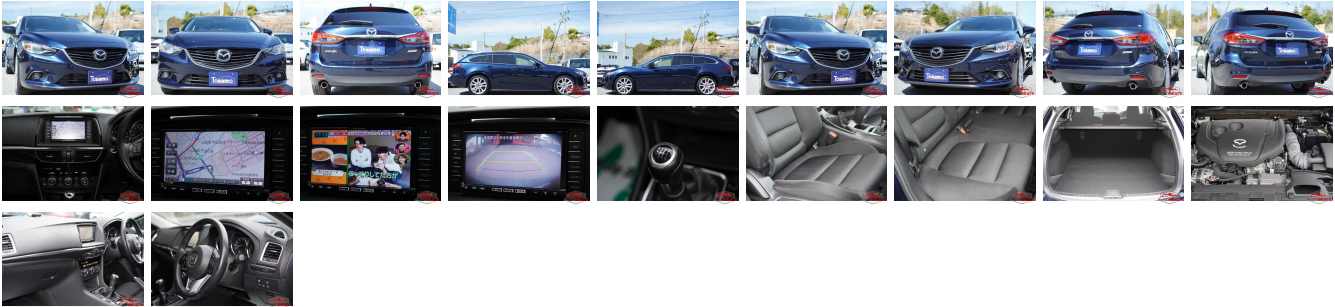

Vehicle Information

MAZDA

First Registration Year: 2014-01
 Manufacture Year: 2014-01

AB-
7700100317

Model: ATENZA **Chassis No:** GJ2FW-10**** **Transmission:** Manual **Exterior:**
Grade: 4 **Engine:** **Mileage:** 49,092 **Interior:**
Fuel: Diesel **Seats:** 5 **Engine Capacity:** 2,200
Drive Train: 2WD **Color:** NAVY M

Vehicle Options:

Pwr Steering	Pwr Wind	Pwr Mirrors	Center Lock
Air Cond	Reverse Camera	Pwr Slide Door	Easy Closer
Cruise Control	ABS	Air Bag	Fog Lamps
HID Head Lamps	LED Head Lamps	Spare Key	Remote Key
Push Start	Seat Heater	Pwr Seat	Leather Seat
Floor Mat	Sun Roof	Alloy Wheels	Grill Guard
Rear Wiper	Rear Spoiler	Stereo	Navi/TV
Car CD	Car MD	AUX	Spare Tire
Spare Tire Case	Puncture Repairing Kit	Tool	Jack
Operators Manual	Maint. Record		