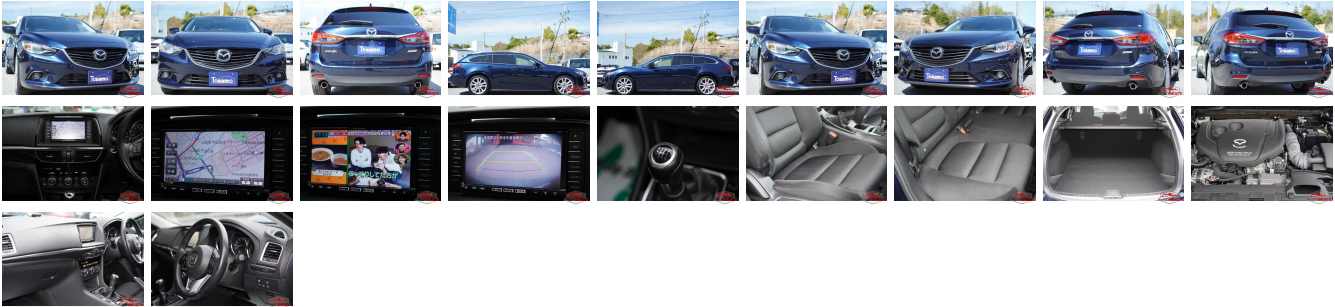

Vehicle Information

MAZDA

First Registration Year: 2014-01
Manufacture Year: 2014-01

AB-
7700100317

Model: ATENZA **Chassis No:** GJ2FW-10**** **Transmission:** Manual **Exterior:**
Grade: 4 **Engine:** **Mileage:** 49,092 **Interior:**
Fuel: Diesel **Seats:** 5 **Engine Capacity:** 2,200
Drive Train: 2WD **Color:** NAVY M

Vehicle Options:

Pwr Steering	Pwr Wind	Pwr Mirrors	Center Lock
Air Cond	Reverse Camera	Pwr Slide Door	Easy Closer
Cruise Control	ABS	Air Bag	Fog Lamps
HID Head Lamps	LED Head Lamps	Spare Key	Remote Key
Push Start	Seat Heater	Pwr Seat	Leather Seat
Floor Mat	Sun Roof	Alloy Wheels	Grill Guard
Rear Wiper	Rear Spoiler	Stereo	Navi/TV
Car CD	Car MD	AUX	Spare Tire
Spare Tire Case	Puncture Repairing Kit	Tool	Jack
Operators Manual	Maint. Record		