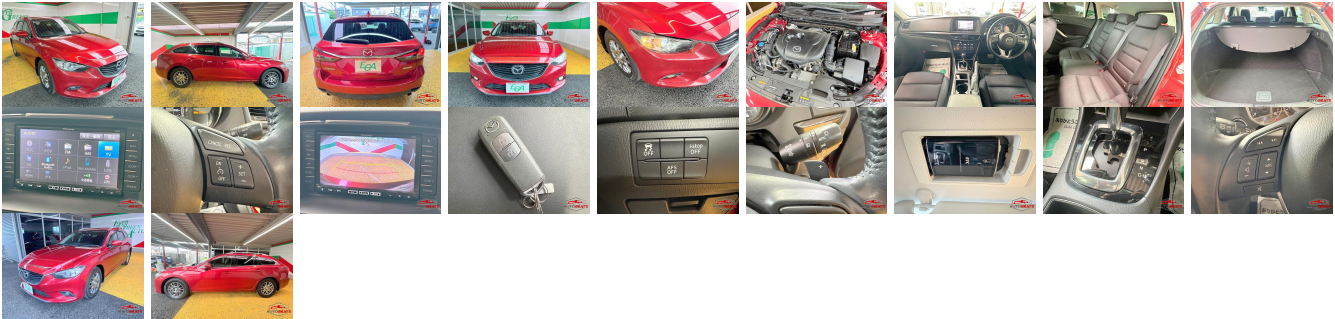

Vehicle Information

MAZDA

First Registration Year: 2014-12
Manufacture Year: 2014-12

**AB-
7700100309**

Model: ATENZA **Chassis No:** GJ2FW-11**** **Transmission:** Automatic **Exterior:**
Grade: 4 **Engine:** **Mileage:** 56,026 **Interior:**
Fuel: Diesel **Seats:** 5 **Engine Capacity:** 2,200
Drive Train: 2WD **Color:** RED M

Vehicle Options:

Pwr Steering	Pwr Wind	Pwr Mirrors	Center Lock
Air Cond	Reverse Camera	Pwr Slide Door	Easy Closer
Cruise Control	ABS	Air Bag	Fog Lamps
HID Head Lamps	LED Head Lamps	Spare Key	Remote Key
Push Start	Seat Heater	Pwr Seat	Leather Seat
Floor Mat	Sun Roof	Alloy Wheels	Grill Guard
Rear Wiper	Rear Spoiler	Stereo	Navi/TV
Car CD	Car MD	AUX	Spare Tire
Spare Tire Case	Puncture Repairing Kit	Tool	Jack
Operators Manual	Maint. Record		