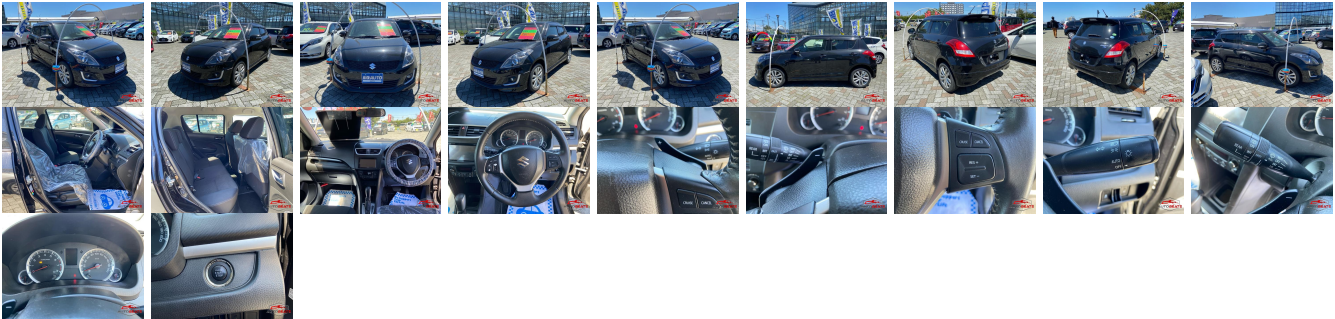

Vehicle Information

AB-7700723

SUZUKI

First Registration Year: 2014-04
 Manufacture Year: 2014-04

Model: SWIFT **Chassis No:** ZD72S-30**** **Transmission:** Automatic **Exterior:**
Grade: 4 **Engine:** **Mileage:** 99,344 **Interior:**
Fuel: Petrol **Seats:** 5 **Engine Capacity:** 1,200
Drive Train: 4WD **Color:** D BLACK M

Vehicle Options:

Pwr Steering	Pwr Wind	Pwr Mirrors	Center Lock
Air Cond	Reverse Camera	Pwr Slide Door	Easy Closer
Cruise Control	ABS	Air Bag	Fog Lamps
HID Head Lamps	LED Head Lamps	Spare Key	Remote Key
Push Start	Seat Heater	Pwr Seat	Leather Seat
Floor Mat	Sun Roof	Alloy Wheels	Grill Guard
Rear Wiper	Rear Spoiler	Stereo	Navi/TV
Car CD	Car MD	AUX	Spare Tire
Spare Tire Case	Puncture Repairing Kit	Tool	Jack
Operators Manual	Maint. Record		