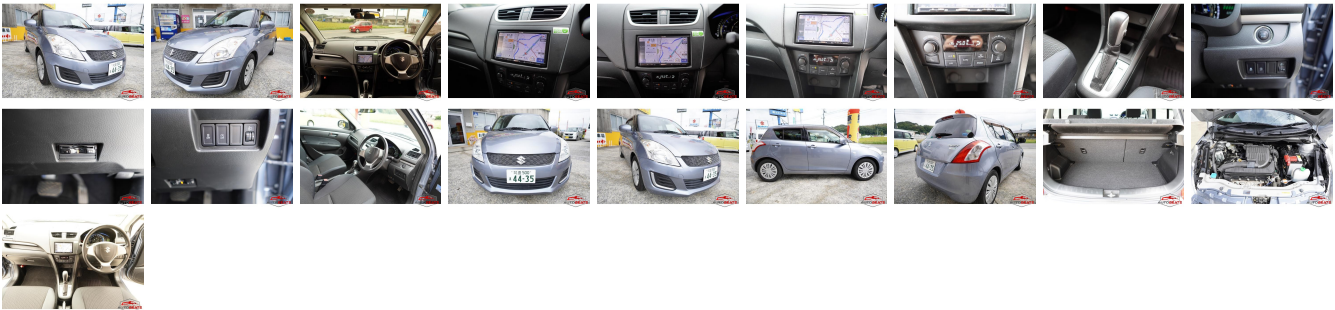

## Vehicle Information

AB-7700719

SUZUKI

**First Registration Year:** 2014-06  
**Manufacture Year:** 2014-06

<b>Model:</b>	SWIFT	<b>Chassis No:</b>	ZC72S-32****	<b>Transmission:</b>	Automatic	<b>Exterior:</b>
<b>Grade:</b>	4	<b>Engine:</b>		<b>Mileage:</b>	86,894	<b>Interior:</b>
<b>Fuel:</b>	Petrol	<b>Seats:</b>	5	<b>Engine Capacity:</b>	1,200	
<b>Drive Train:</b>	2WD			<b>Color:</b>	BLUE M	

## Vehicle Options:

Pwr Steering	Pwr Wind	Pwr Mirrors	Center Lock
Air Cond	Reverse Camera	Pwr Slide Door	Easy Closer
Cruise Control	ABS	Air Bag	Fog Lamps
HID Head Lamps	LED Head Lamps	Spare Key	Remote Key
Push Start	Seat Heater	Pwr Seat	Leather Seat
Floor Mat	Sun Roof	Alloy Wheels	Grill Guard
Rear Wiper	Rear Spoiler	Stereo	Navi/TV
Car CD	Car MD	AUX	Spare Tire
Spare Tire Case	Puncture Repairing Kit	Tool	Jack
Operators Manual	Maint. Record		