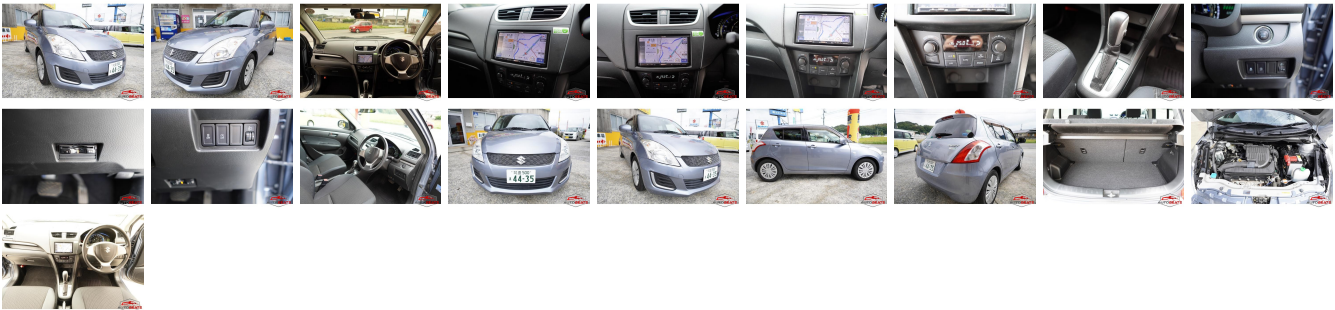

Vehicle Information

AB-7700719

SUZUKI

First Registration Year: 2014-06
 Manufacture Year: 2014-06

Model:	SWIFT	Chassis No:	ZC72S-32****	Transmission:	Automatic	Exterior:
Grade:	4	Engine:		Mileage:	86,894	Interior:
Fuel:	Petrol	Seats:	5	Engine Capacity:	1,200	
Drive Train:	2WD			Color:	BLUE M	

Vehicle Options:

Pwr Steering	Pwr Wind	Pwr Mirrors	Center Lock
Air Cond	Reverse Camera	Pwr Slide Door	Easy Closer
Cruise Control	ABS	Air Bag	Fog Lamps
HID Head Lamps	LED Head Lamps	Spare Key	Remote Key
Push Start	Seat Heater	Pwr Seat	Leather Seat
Floor Mat	Sun Roof	Alloy Wheels	Grill Guard
Rear Wiper	Rear Spoiler	Stereo	Navi/TV
Car CD	Car MD	AUX	Spare Tire
Spare Tire Case	Puncture Repairing Kit	Tool	Jack
Operators Manual	Maint. Record		