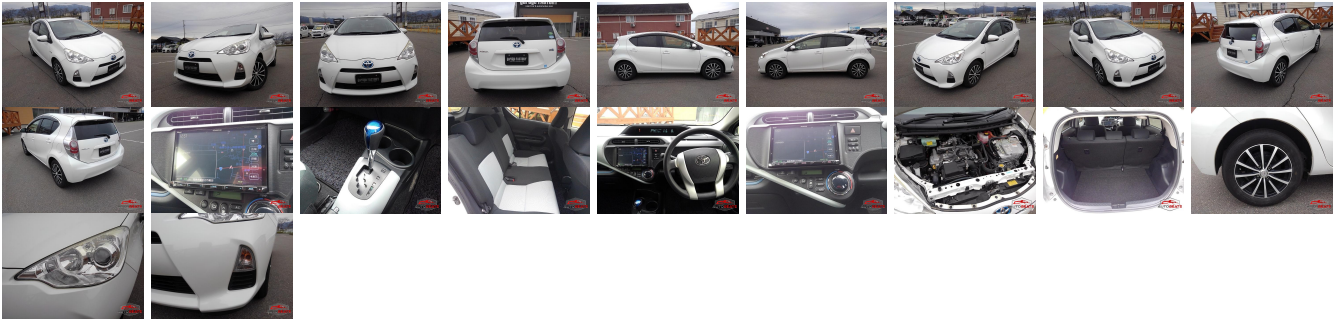

Vehicle Information

TOYOTA

First Registration Year: 2014-09
Manufacture Year: 2014-09

**AB-
770010040**

Model: AQUA **Chassis No:** NHP10-634**** **Transmission:** Automatic **Exterior:**
Grade: 4 **Engine:** **Mileage:** 98,891 **Interior:**
Fuel: Hybrid **Seats:** 5 **Engine Capacity:** 1,500
Drive Train: 2WD **Color:** WHITE

Vehicle Options:

Pwr Steering	Pwr Wind	Pwr Mirrors	Center Lock
Air Cond	Reverse Camera	Pwr Slide Door	Easy Closer
Cruise Control	ABS	Air Bag	Fog Lamps
HID Head Lamps	LED Head Lamps	Spare Key	Remote Key
Push Start	Seat Heater	Pwr Seat	Leather Seat
Floor Mat	Sun Roof	Alloy Wheels	Grill Guard
Rear Wiper	Rear Spoiler	Stereo	Navi/TV
Car CD	Car MD	AUX	Spare Tire
Spare Tire Case	Puncture Repairing Kit	Tool	Jack
Operators Manual	Maint. Record		