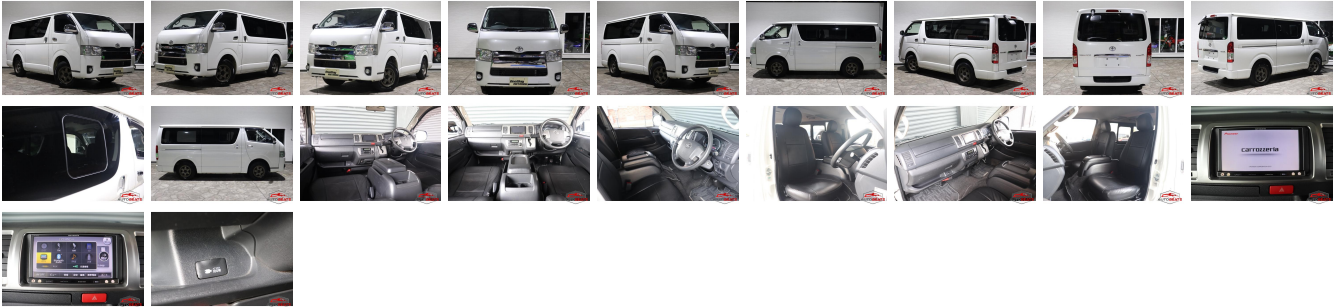

## Vehicle Information

TOYOTA

**First Registration Year:** 2014-08  
**Manufacture Year:** 2014-08

AB-  
7700100423

<b>Model:</b>	HIACE VAN	<b>Chassis No:</b>	KDH206V-807****	<b>Transmission:</b>	Automatic	<b>Exterior:</b>	
<b>Grade:</b>	4	<b>Engine:</b>		<b>Mileage:</b>	234,800	<b>Interior:</b>	
<b>Fuel:</b>	Diesel	<b>Seats:</b>	3	<b>Engine Capacity:</b>	3,000	<b>Color:</b>	PEARL WHITE
<b>Drive Train:</b>	4WD						

## Vehicle Options:

Pwr Steering	Pwr Wind	Pwr Mirrors	Center Lock
Air Cond	Reverse Camera	Pwr Slide Door	Easy Closer
Cruise Control	ABS	Air Bag	Fog Lamps
HID Head Lamps	LED Head Lamps	Spare Key	Remote Key
Push Start	Seat Heater	Pwr Seat	Leather Seat
Floor Mat	Sun Roof	Alloy Wheels	Grill Guard
Rear Wiper	Rear Spoiler	Stereo	Navi/TV
Car CD	Car MD	AUX	Spare Tire
Spare Tire Case	Puncture Repairing Kit	Tool	Jack
Operators Manual	Maint. Record		

**\$6,750**