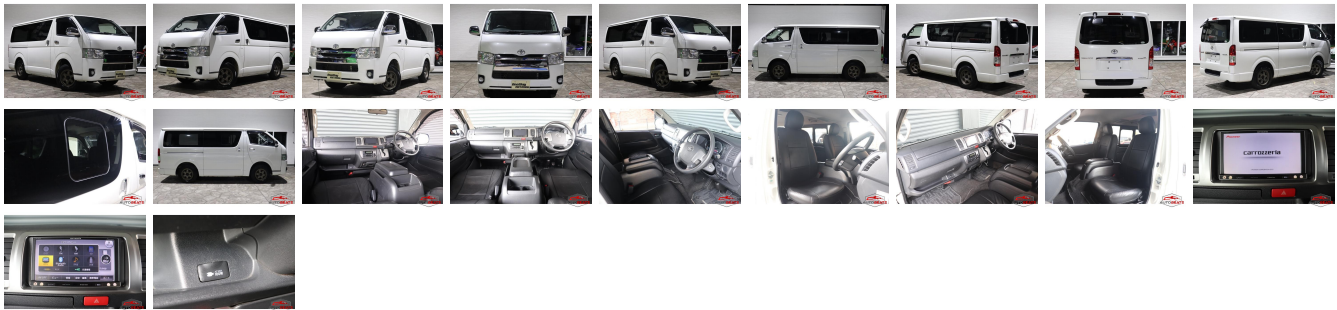

Vehicle Information

TOYOTA

First Registration Year: 2014-08
Manufacture Year: 2014-08

**AB-
7700100423**

Model:	HIACE VAN	Chassis No:	KDH206V-807****	Transmission:	Automatic	Exterior:	
Grade:	4	Engine:		Mileage:	234,800	Interior:	
Fuel:	Diesel	Seats:	3	Engine Capacity:	3,000	Color:	PEARL WHITE
Drive Train:	4WD						

Vehicle Options:

Pwr Steering	Pwr Wind	Pwr Mirrors	Center Lock
Air Cond	Reverse Camera	Pwr Slide Door	Easy Closer
Cruise Control	ABS	Air Bag	Fog Lamps
HID Head Lamps	LED Head Lamps	Spare Key	Remote Key
Push Start	Seat Heater	Pwr Seat	Leather Seat
Floor Mat	Sun Roof	Alloy Wheels	Grill Guard
Rear Wiper	Rear Spoiler	Stereo	Navi/TV
Car CD	Car MD	AUX	Spare Tire
Spare Tire Case	Puncture Repairing Kit	Tool	Jack
Operators Manual	Maint. Record		

\$6,750