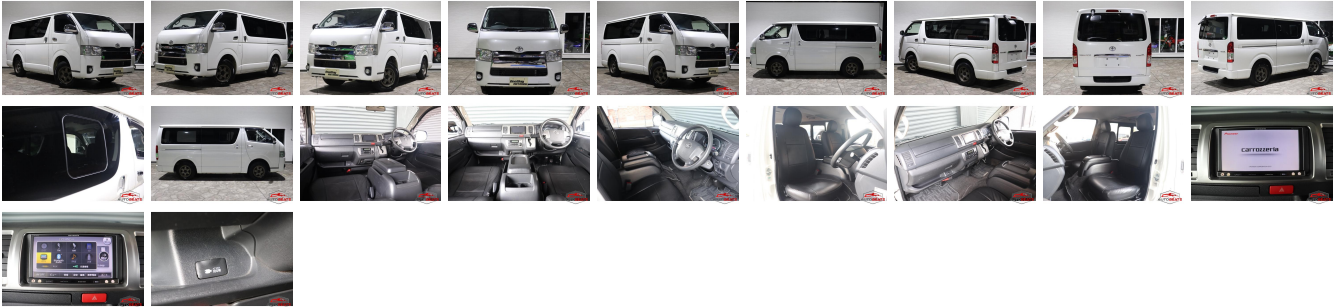

Vehicle Information

TOYOTA

First Registration Year: 2014-08
Manufacture Year: 2014-08

AB-
7700100423

Model:	HIACE VAN	Chassis No:	KDH206V-807****	Transmission:	Automatic	Exterior:	
Grade:	4	Engine:		Mileage:	234,800	Interior:	
Fuel:	Diesel	Seats:	3	Engine Capacity:	3,000	Color:	PEARL WHITE
Drive Train:	4WD						

Vehicle Options:

Pwr Steering	Pwr Wind	Pwr Mirrors	Center Lock
Air Cond	Reverse Camera	Pwr Slide Door	Easy Closer
Cruise Control	ABS	Air Bag	Fog Lamps
HID Head Lamps	LED Head Lamps	Spare Key	Remote Key
Push Start	Seat Heater	Pwr Seat	Leather Seat
Floor Mat	Sun Roof	Alloy Wheels	Grill Guard
Rear Wiper	Rear Spoiler	Stereo	Navi/TV
Car CD	Car MD	AUX	Spare Tire
Spare Tire Case	Puncture Repairing Kit	Tool	Jack
Operators Manual	Maint. Record		