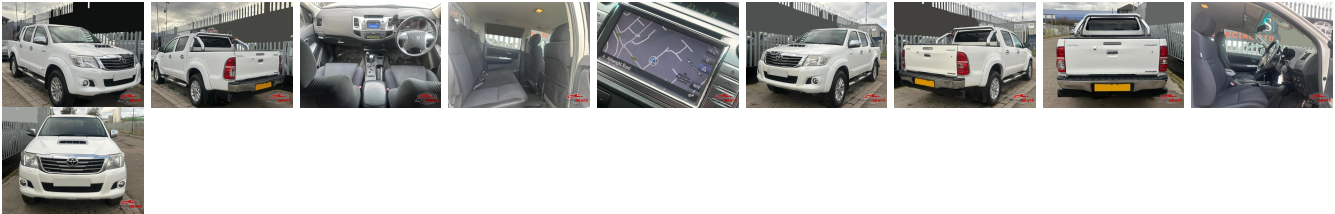

Vehicle Information

AB-7700681

TOYOTA

First Registration Year: 2014-05
 Manufacture Year: 2014-05

Model: HILUX **Chassis No:** MR0JB8DDXXXXX **Transmission:** Automatic **Exterior:**
Grade: 4 **Engine:** **Mileage:** 73,200 **Interior:**
Fuel: Diesel **Seats:** 5 **Engine Capacity:** 2,400
Drive Train: 4WD **Color:** WHITE

Vehicle Options:

Pwr Steering	Pwr Wind	Pwr Mirrors	Center Lock
Air Cond	Reverse Camera	Pwr Slide Door	Easy Closer
Cruise Control	ABS	Air Bag	Fog Lamps
HID Head Lamps	LED Head Lamps	Spare Key	Remote Key
Push Start	Seat Heater	Pwr Seat	Leather Seat
Floor Mat	Sun Roof	Alloy Wheels	Grill Guard
Rear Wiper	Rear Spoiler	Stereo	Navi/TV
Car CD	Car MD	AUX	Spare Tire
Spare Tire Case	Puncture Repairing Kit	Tool	Jack
Operators Manual	Maint. Record		