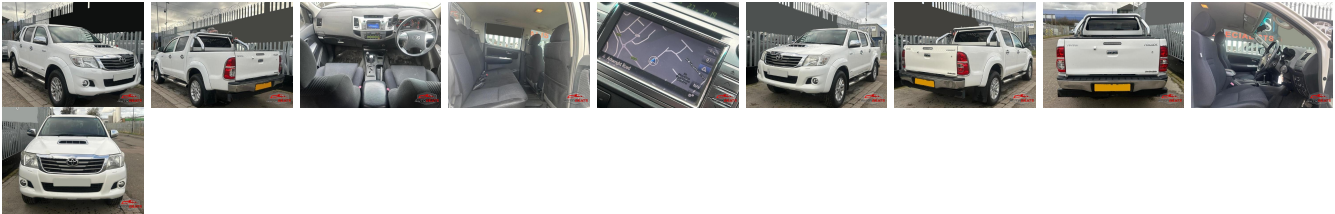

## Vehicle Information

AB-7700681

TOYOTA

First Registration Year: 2014-05  
 Manufacture Year: 2014-05

**Model:** HILUX      **Chassis No:** MR0JB8DDXXXXX      **Transmission:** Automatic      **Exterior:**  
**Grade:** 4      **Engine:**      **Mileage:** 73,200      **Interior:**  
**Fuel:** Diesel      **Seats:** 5      **Engine Capacity:** 2,400  
**Drive Train:** 4WD      **Color:** WHITE

## Vehicle Options:

Pwr Steering	Pwr Wind	Pwr Mirrors	Center Lock
Air Cond	Reverse Camera	Pwr Slide Door	Easy Closer
Cruise Control	ABS	Air Bag	Fog Lamps
HID Head Lamps	LED Head Lamps	Spare Key	Remote Key
Push Start	Seat Heater	Pwr Seat	Leather Seat
Floor Mat	Sun Roof	Alloy Wheels	Grill Guard
Rear Wiper	Rear Spoiler	Stereo	Navi/TV
Car CD	Car MD	AUX	Spare Tire
Spare Tire Case	Puncture Repairing Kit	Tool	Jack
Operators Manual	Maint. Record		