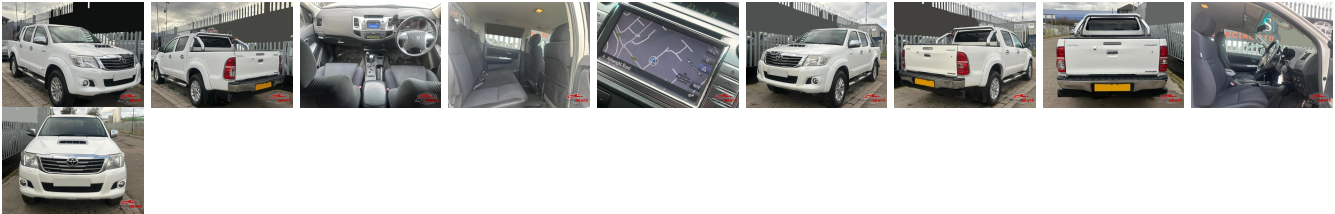

Vehicle Information

AB-7700681

TOYOTA

First Registration Year: 2014-05
Manufacture Year: 2014-05

Model: HILUX **Chassis No:** MR0JB8DDXXXXX **Transmission:** Automatic **Exterior:**
Grade: 4 **Engine:** **Mileage:** 73,200 **Interior:**
Fuel: Diesel **Seats:** 5 **Engine Capacity:** 2,400
Drive Train: 4WD **Color:** WHITE

Vehicle Options:

Pwr Steering	Pwr Wind	Pwr Mirrors	Center Lock
Air Cond	Reverse Camera	Pwr Slide Door	Easy Closer
Cruise Control	ABS	Air Bag	Fog Lamps
HID Head Lamps	LED Head Lamps	Spare Key	Remote Key
Push Start	Seat Heater	Pwr Seat	Leather Seat
Floor Mat	Sun Roof	Alloy Wheels	Grill Guard
Rear Wiper	Rear Spoiler	Stereo	Navi/TV
Car CD	Car MD	AUX	Spare Tire
Spare Tire Case	Puncture Repairing Kit	Tool	Jack
Operators Manual	Maint. Record		