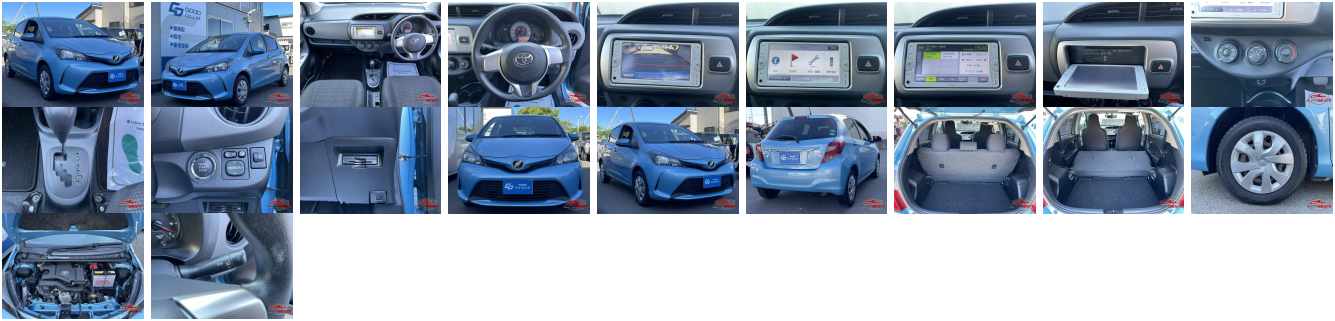

## Vehicle Information

AB-7700728

TOYOTA

First Registration Year: 2014-05  
 Manufacture Year: 2014-05

**Model:** VITZ      **Chassis No:** KSP130-211\*\*\*\*      **Transmission:** Automatic      **Exterior:**  
**Grade:** 4      **Engine:**      **Mileage:** 85,108      **Interior:**  
**Fuel:** Petrol      **Seats:** 5      **Engine Capacity:** 1,000  
**Drive Train:** 2WD      **Color:** BLUE

## Vehicle Options:

Pwr Steering	Pwr Wind	Pwr Mirrors	Center Lock
Air Cond	Reverse Camera	Pwr Slide Door	Easy Closer
Cruise Control	ABS	Air Bag	Fog Lamps
HID Head Lamps	LED Head Lamps	Spare Key	Remote Key
Push Start	Seat Heater	Pwr Seat	Leather Seat
Floor Mat	Sun Roof	Alloy Wheels	Grill Guard
Rear Wiper	Rear Spoiler	Stereo	Navi/TV
Car CD	Car MD	AUX	Spare Tire
Spare Tire Case	Puncture Repairing Kit	Tool	Jack
Operators Manual	Maint. Record		