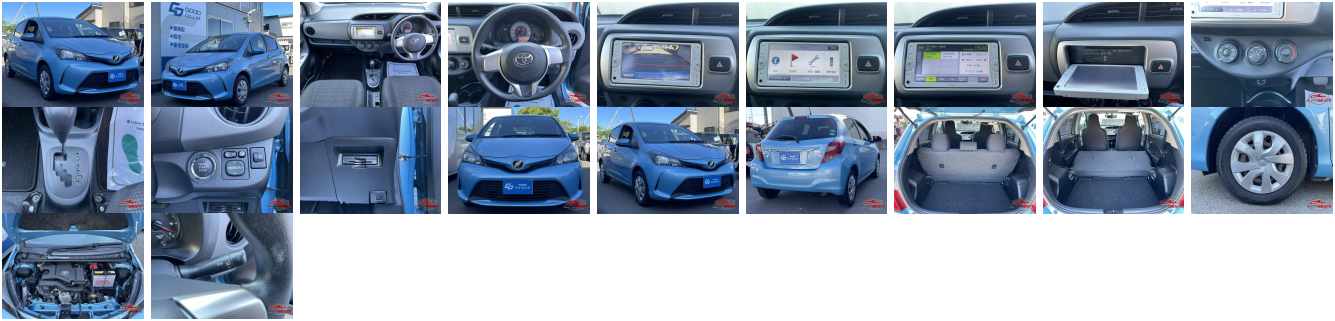

Vehicle Information

AB-7700728

TOYOTA

First Registration Year: 2014-05
 Manufacture Year: 2014-05

Model: VITZ **Chassis No:** KSP130-211**** **Transmission:** Automatic **Exterior:**
Grade: 4 **Engine:** **Mileage:** 85,108 **Interior:**
Fuel: Petrol **Seats:** 5 **Engine Capacity:** 1,000
Drive Train: 2WD **Color:** BLUE

Vehicle Options:

Pwr Steering	Pwr Wind	Pwr Mirrors	Center Lock
Air Cond	Reverse Camera	Pwr Slide Door	Easy Closer
Cruise Control	ABS	Air Bag	Fog Lamps
HID Head Lamps	LED Head Lamps	Spare Key	Remote Key
Push Start	Seat Heater	Pwr Seat	Leather Seat
Floor Mat	Sun Roof	Alloy Wheels	Grill Guard
Rear Wiper	Rear Spoiler	Stereo	Navi/TV
Car CD	Car MD	AUX	Spare Tire
Spare Tire Case	Puncture Repairing Kit	Tool	Jack
Operators Manual	Maint. Record		