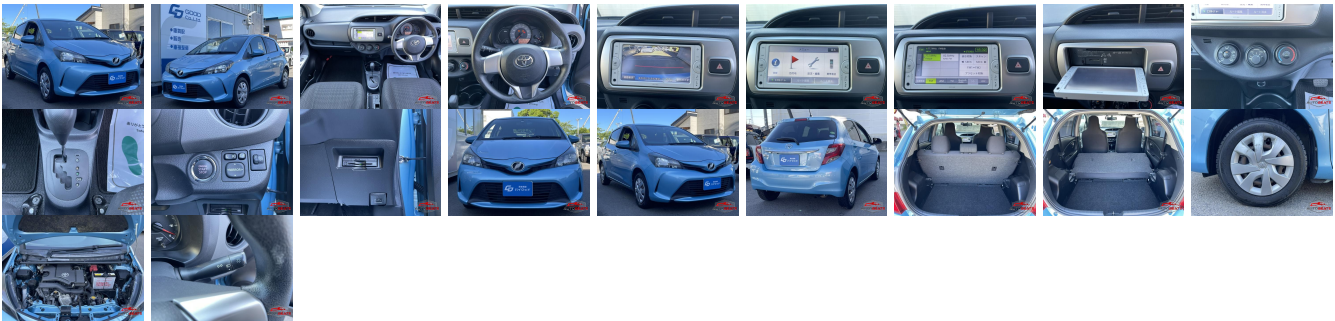

Vehicle Information

AB-7700728

TOYOTA

First Registration Year: 2014-05
 Manufacture Year: 2014-05

Model: VITZ **Chassis No:** KSP130-211**** **Transmission:** Automatic **Exterior:**
Grade: 4 **Engine:** **Mileage:** 85,108 **Interior:**
Fuel: Petrol **Seats:** 5 **Engine Capacity:** 1,000
Drive Train: 2WD **Color:** BLUE

Vehicle Options:

Pwr Steering	Pwr Wind	Pwr Mirrors	Center Lock
Air Cond	Reverse Camera	Pwr Slide Door	Easy Closer
Cruise Control	ABS	Air Bag	Fog Lamps
HID Head Lamps	LED Head Lamps	Spare Key	Remote Key
Push Start	Seat Heater	Pwr Seat	Leather Seat
Floor Mat	Sun Roof	Alloy Wheels	Grill Guard
Rear Wiper	Rear Spoiler	Stereo	Navi/TV
Car CD	Car MD	AUX	Spare Tire
Spare Tire Case	Puncture Repairing Kit	Tool	Jack
Operators Manual	Maint. Record		