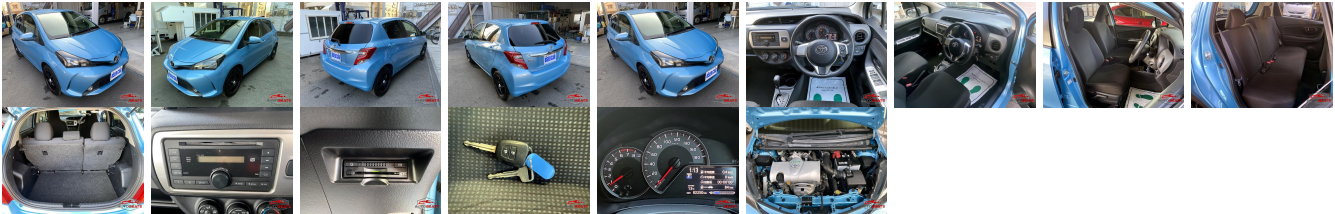

## Vehicle Information

AB-7700732

TOYOTA

First Registration Year: 2014-07  
 Manufacture Year: 2014-07

**Model:** VITZ      **Chassis No:** NSP130-216\*\*\*\*      **Transmission:** Automatic      **Exterior:**  
**Grade:** 4      **Engine:**      **Mileage:** 82,250      **Interior:**  
**Fuel:** Petrol      **Seats:** 5      **Engine Capacity:** 1,300  
**Drive Train:** 2WD      **Color:** BLUE

## Vehicle Options:

Pwr Steering	Pwr Wind	Pwr Mirrors	Center Lock
Air Cond	Reverse Camera	Pwr Slide Door	Easy Closer
Cruise Control	ABS	Air Bag	Fog Lamps
HID Head Lamps	LED Head Lamps	Spare Key	Remote Key
Push Start	Seat Heater	Pwr Seat	Leather Seat
Floor Mat	Sun Roof	Alloy Wheels	Grill Guard
Rear Wiper	Rear Spoiler	Stereo	Navi/TV
Car CD	Car MD	AUX	Spare Tire
Spare Tire Case	Puncture Repairing Kit	Tool	Jack
Operators Manual	Maint. Record		