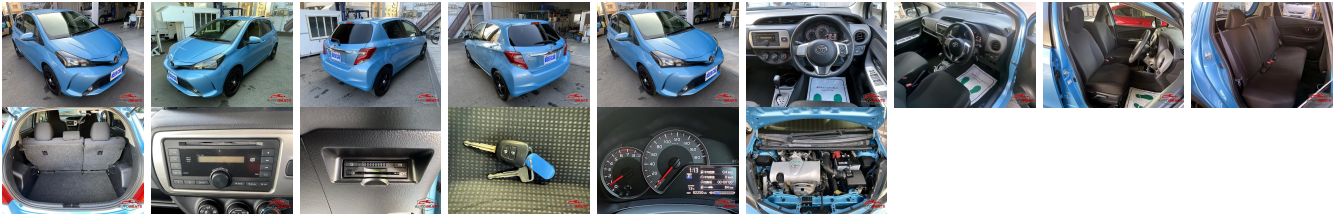

Vehicle Information

AB-7700732

TOYOTA

First Registration Year: 2014-07
 Manufacture Year: 2014-07

Model: VITZ **Chassis No:** NSP130-216**** **Transmission:** Automatic **Exterior:**
Grade: 4 **Engine:** **Mileage:** 82,250 **Interior:**
Fuel: Petrol **Seats:** 5 **Engine Capacity:** 1,300
Drive Train: 2WD **Color:** BLUE

Vehicle Options:

Pwr Steering	Pwr Wind	Pwr Mirrors	Center Lock
Air Cond	Reverse Camera	Pwr Slide Door	Easy Closer
Cruise Control	ABS	Air Bag	Fog Lamps
HID Head Lamps	LED Head Lamps	Spare Key	Remote Key
Push Start	Seat Heater	Pwr Seat	Leather Seat
Floor Mat	Sun Roof	Alloy Wheels	Grill Guard
Rear Wiper	Rear Spoiler	Stereo	Navi/TV
Car CD	Car MD	AUX	Spare Tire
Spare Tire Case	Puncture Repairing Kit	Tool	Jack
Operators Manual	Maint. Record		