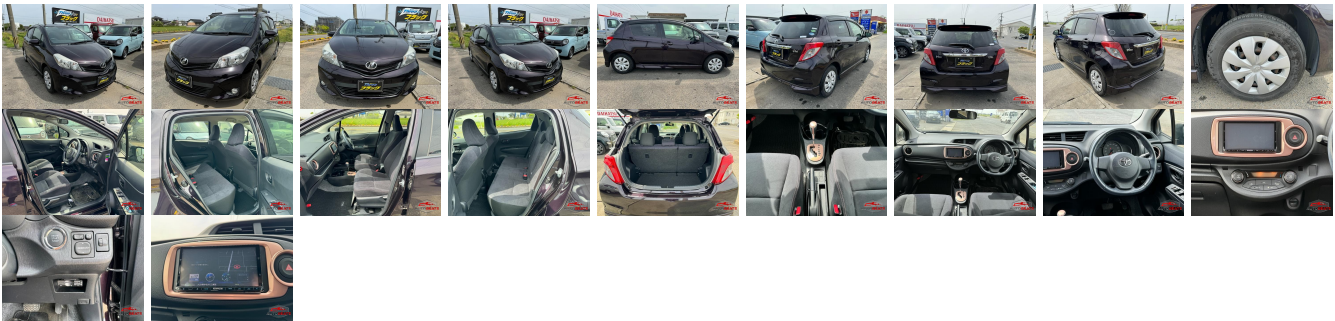

## Vehicle Information

AB-7700734

TOYOTA

**First Registration Year:** 2014-03  
**Manufacture Year:** 2014-03

<b>Model:</b>	VITZ	<b>Chassis No:</b>	NSP130-215****	<b>Transmission:</b>	Automatic	<b>Exterior:</b>
<b>Grade:</b>	4	<b>Engine:</b>		<b>Mileage:</b>	99,097	<b>Interior:</b>
<b>Fuel:</b>	Petrol	<b>Seats:</b>	5	<b>Engine Capacity:</b>	1,300	
<b>Drive Train:</b>	2WD			<b>Color:</b>	WINE	

## Vehicle Options:

Pwr Steering	Pwr Wind	Pwr Mirrors	Center Lock
Air Cond	Reverse Camera	Pwr Slide Door	Easy Closer
Cruise Control	ABS	Air Bag	Fog Lamps
HID Head Lamps	LED Head Lamps	Spare Key	Remote Key
Push Start	Seat Heater	Pwr Seat	Leather Seat
Floor Mat	Sun Roof	Alloy Wheels	Grill Guard
Rear Wiper	Rear Spoiler	Stereo	Navi/TV
Car CD	Car MD	AUX	Spare Tire
Spare Tire Case	Puncture Repairing Kit	Tool	Jack
Operators Manual	Maint. Record		

**\$3,350**