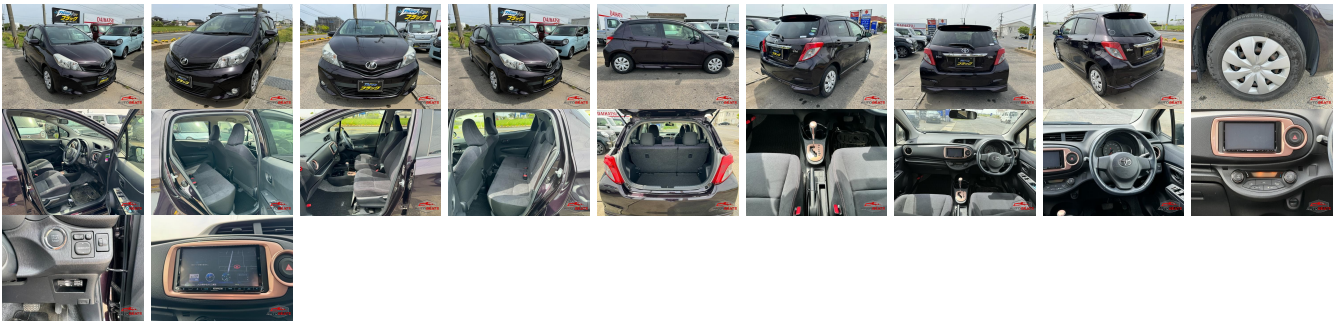

Vehicle Information

AB-7700734

TOYOTA

First Registration Year: 2014-03
Manufacture Year: 2014-03

Model:	VITZ	Chassis No:	NSP130-215****	Transmission:	Automatic	Exterior:
Grade:	4	Engine:		Mileage:	99,097	Interior:
Fuel:	Petrol	Seats:	5	Engine Capacity:	1,300	
Drive Train:	2WD			Color:	WINE	

Vehicle Options:

Pwr Steering	Pwr Wind	Pwr Mirrors	Center Lock
Air Cond	Reverse Camera	Pwr Slide Door	Easy Closer
Cruise Control	ABS	Air Bag	Fog Lamps
HID Head Lamps	LED Head Lamps	Spare Key	Remote Key
Push Start	Seat Heater	Pwr Seat	Leather Seat
Floor Mat	Sun Roof	Alloy Wheels	Grill Guard
Rear Wiper	Rear Spoiler	Stereo	Navi/TV
Car CD	Car MD	AUX	Spare Tire
Spare Tire Case	Puncture Repairing Kit	Tool	Jack
Operators Manual	Maint. Record		