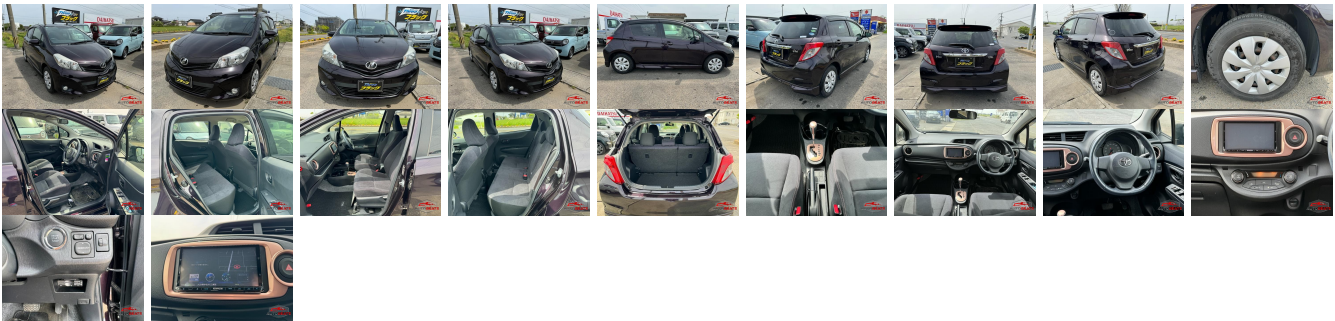

Vehicle Information

AB-7700734

TOYOTA

First Registration Year: 2014-03
 Manufacture Year: 2014-03

Model: VITZ **Chassis No:** NSP130-215**** **Transmission:** Automatic **Exterior:**
Grade: 4 **Engine:** **Mileage:** 99,097 **Interior:**
Fuel: Petrol **Seats:** 5 **Engine Capacity:** 1,300
Drive Train: 2WD **Color:** WINE

Vehicle Options:

Pwr Steering	Pwr Wind	Pwr Mirrors	Center Lock
Air Cond	Reverse Camera	Pwr Slide Door	Easy Closer
Cruise Control	ABS	Air Bag	Fog Lamps
HID Head Lamps	LED Head Lamps	Spare Key	Remote Key
Push Start	Seat Heater	Pwr Seat	Leather Seat
Floor Mat	Sun Roof	Alloy Wheels	Grill Guard
Rear Wiper	Rear Spoiler	Stereo	Navi/TV
Car CD	Car MD	AUX	Spare Tire
Spare Tire Case	Puncture Repairing Kit	Tool	Jack
Operators Manual	Maint. Record		