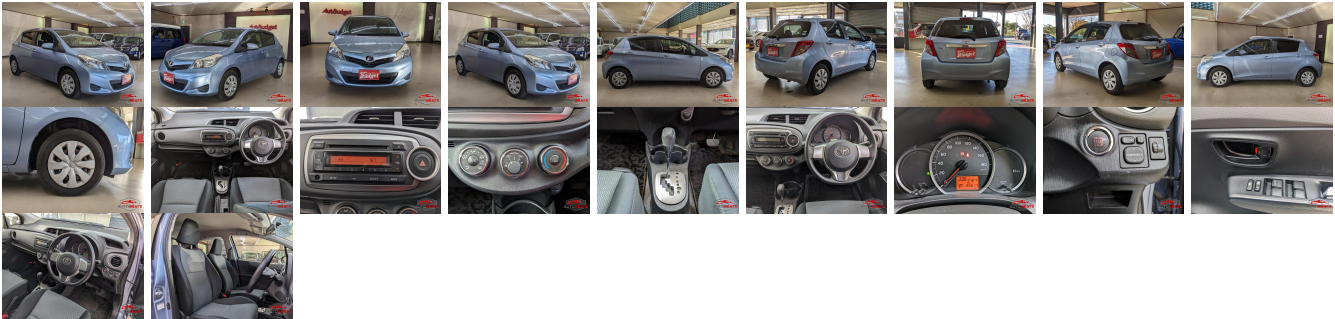

Vehicle Information

AB-7700727

TOYOTA

First Registration Year: 2014-01
 Manufacture Year: 2014-01

Model: VITZ **Chassis No:** KSP130-210**** **Transmission:** Automatic **Exterior:**
Grade: 4 **Engine:** **Mileage:** 95,517 **Interior:**
Fuel: Petrol **Seats:** 5 **Engine Capacity:** 1,000
Drive Train: 2WD **Color:** LIGHT BLUE

Vehicle Options:

Pwr Steering	Pwr Wind	Pwr Mirrors	Center Lock
Air Cond	Reverse Camera	Pwr Slide Door	Easy Closer
Cruise Control	ABS	Air Bag	Fog Lamps
HID Head Lamps	LED Head Lamps	Spare Key	Remote Key
Push Start	Seat Heater	Pwr Seat	Leather Seat
Floor Mat	Sun Roof	Alloy Wheels	Grill Guard
Rear Wiper	Rear Spoiler	Stereo	Navi/TV
Car CD	Car MD	AUX	Spare Tire
Spare Tire Case	Puncture Repairing Kit	Tool	Jack
Operators Manual	Maint. Record		