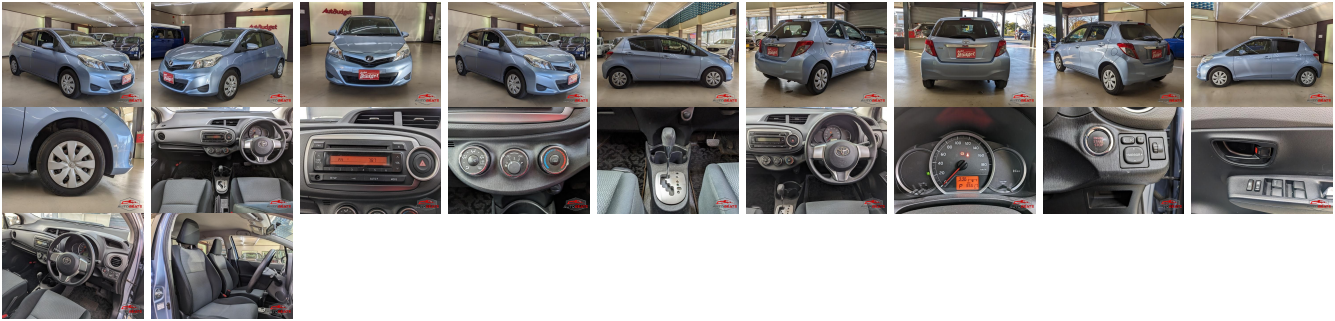

Vehicle Information

AB-7700727

TOYOTA

First Registration Year: 2014-01
Manufacture Year: 2014-01

Model: VITZ **Chassis No:** KSP130-210**** **Transmission:** Automatic **Exterior:**
Grade: 4 **Engine:** **Mileage:** 95,517 **Interior:**
Fuel: Petrol **Seats:** 5 **Engine Capacity:** 1,000
Drive Train: 2WD **Color:** LIGHT BLUE

Vehicle Options:

| | | | |
|------------------|------------------------|----------------|--------------|
| Pwr Steering | Pwr Wind | Pwr Mirrors | Center Lock |
| Air Cond | Reverse Camera | Pwr Slide Door | Easy Closer |
| Cruise Control | ABS | Air Bag | Fog Lamps |
| HID Head Lamps | LED Head Lamps | Spare Key | Remote Key |
| Push Start | Seat Heater | Pwr Seat | Leather Seat |
| Floor Mat | Sun Roof | Alloy Wheels | Grill Guard |
| Rear Wiper | Rear Spoiler | Stereo | Navi/TV |
| Car CD | Car MD | AUX | Spare Tire |
| Spare Tire Case | Puncture Repairing Kit | Tool | Jack |
| Operators Manual | Maint. Record | | |