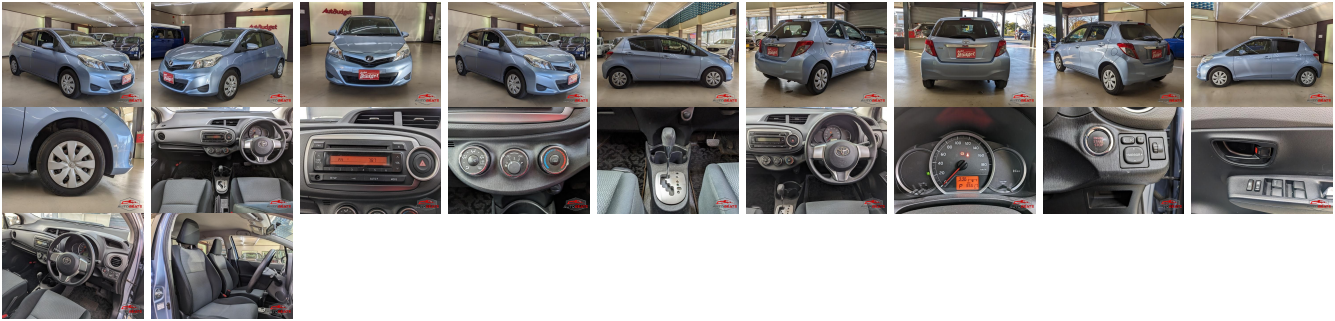

## Vehicle Information

AB-7700727

TOYOTA

First Registration Year: 2014-01  
 Manufacture Year: 2014-01

**Model:** VITZ      **Chassis No:** KSP130-210\*\*\*\*      **Transmission:** Automatic      **Exterior:**  
**Grade:** 4      **Engine:**      **Mileage:** 95,517      **Interior:**  
**Fuel:** Petrol      **Seats:** 5      **Engine Capacity:** 1,000  
**Drive Train:** 2WD      **Color:** LIGHT BLUE

## Vehicle Options:

Pwr Steering	Pwr Wind	Pwr Mirrors	Center Lock
Air Cond	Reverse Camera	Pwr Slide Door	Easy Closer
Cruise Control	ABS	Air Bag	Fog Lamps
HID Head Lamps	LED Head Lamps	Spare Key	Remote Key
Push Start	Seat Heater	Pwr Seat	Leather Seat
Floor Mat	Sun Roof	Alloy Wheels	Grill Guard
Rear Wiper	Rear Spoiler	Stereo	Navi/TV
Car CD	Car MD	AUX	Spare Tire
Spare Tire Case	Puncture Repairing Kit	Tool	Jack
Operators Manual	Maint. Record		