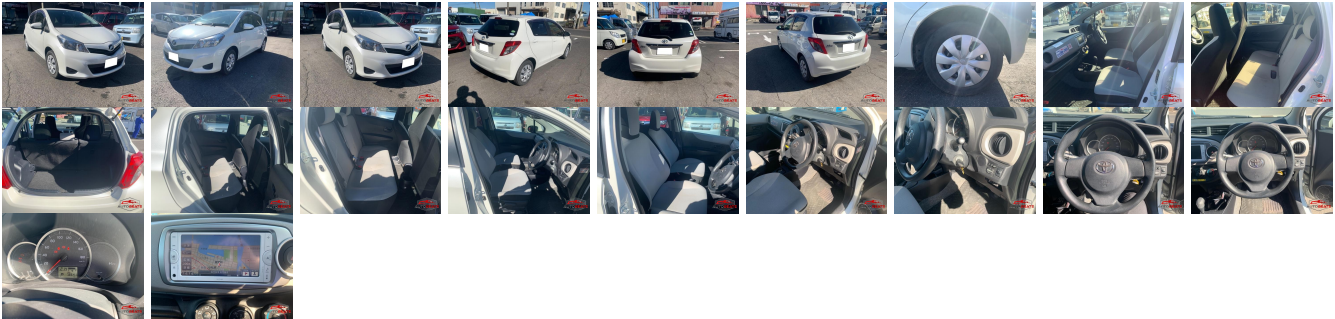

Vehicle Information

AB-7700733

TOYOTA

First Registration Year: 2014-02
Manufacture Year: 2014-02

Model:	VITZ	Chassis No:	NSP130-214****	Transmission:	Automatic	Exterior:
Grade:	4	Engine:		Mileage:	82,083	Interior:
Fuel:	Petrol	Seats:	5	Engine Capacity:	1,300	
Drive Train:	2WD			Color:	PEARL	

Vehicle Options:

Pwr Steering	Pwr Wind	Pwr Mirrors	Center Lock
Air Cond	Reverse Camera	Pwr Slide Door	Easy Closer
Cruise Control	ABS	Air Bag	Fog Lamps
HID Head Lamps	LED Head Lamps	Spare Key	Remote Key
Push Start	Seat Heater	Pwr Seat	Leather Seat
Floor Mat	Sun Roof	Alloy Wheels	Grill Guard
Rear Wiper	Rear Spoiler	Stereo	Navi/TV
Car CD	Car MD	AUX	Spare Tire
Spare Tire Case	Puncture Repairing Kit	Tool	Jack
Operators Manual	Maint. Record		