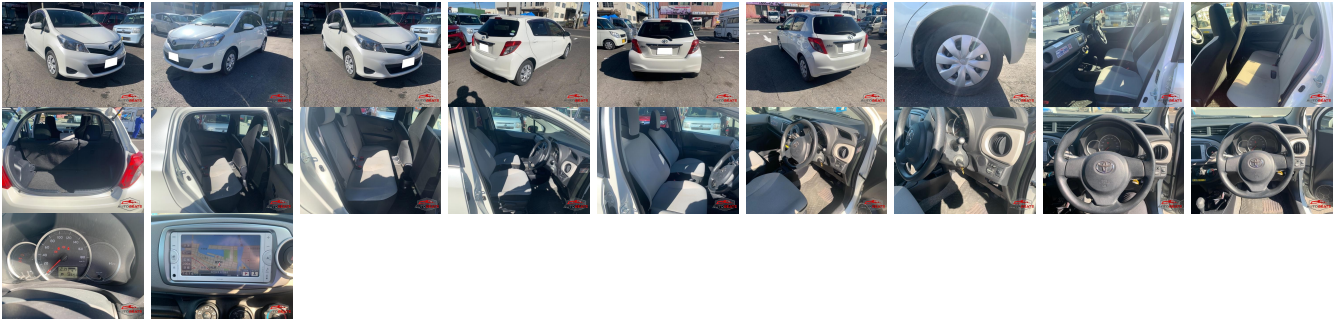

Vehicle Information

AB-7700733

TOYOTA

First Registration Year: 2014-02
Manufacture Year: 2014-02

Model: VITZ **Chassis No:** NSP130-214**** **Transmission:** Automatic **Exterior:**
Grade: 4 **Engine:** **Mileage:** 82,083 **Interior:**
Fuel: Petrol **Seats:** 5 **Engine Capacity:** 1,300
Drive Train: 2WD **Color:** PEARL

Vehicle Options:

Pwr Steering	Pwr Wind	Pwr Mirrors	Center Lock
Air Cond	Reverse Camera	Pwr Slide Door	Easy Closer
Cruise Control	ABS	Air Bag	Fog Lamps
HID Head Lamps	LED Head Lamps	Spare Key	Remote Key
Push Start	Seat Heater	Pwr Seat	Leather Seat
Floor Mat	Sun Roof	Alloy Wheels	Grill Guard
Rear Wiper	Rear Spoiler	Stereo	Navi/TV
Car CD	Car MD	AUX	Spare Tire
Spare Tire Case	Puncture Repairing Kit	Tool	Jack
Operators Manual	Maint. Record		