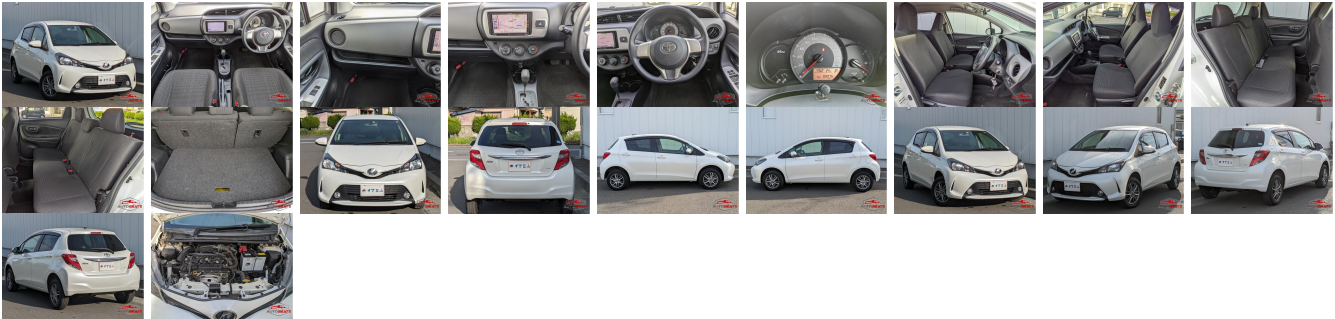

Vehicle Information

AB-7700731

TOYOTA

First Registration Year: 2014-07
 Manufacture Year: 2014-07

Model: VITZ **Chassis No:** NSP135-203**** **Transmission:** Automatic **Exterior:**
Grade: 4 **Engine:** **Mileage:** 99,976 **Interior:**
Fuel: Petrol **Seats:** 5 **Engine Capacity:** 1,300
Drive Train: 4WD **Color:** PEARL WHITE

Vehicle Options:

Pwr Steering	Pwr Wind	Pwr Mirrors	Center Lock
Air Cond	Reverse Camera	Pwr Slide Door	Easy Closer
Cruise Control	ABS	Air Bag	Fog Lamps
HID Head Lamps	LED Head Lamps	Spare Key	Remote Key
Push Start	Seat Heater	Pwr Seat	Leather Seat
Floor Mat	Sun Roof	Alloy Wheels	Grill Guard
Rear Wiper	Rear Spoiler	Stereo	Navi/TV
Car CD	Car MD	AUX	Spare Tire
Spare Tire Case	Puncture Repairing Kit	Tool	Jack
Operators Manual	Maint. Record		