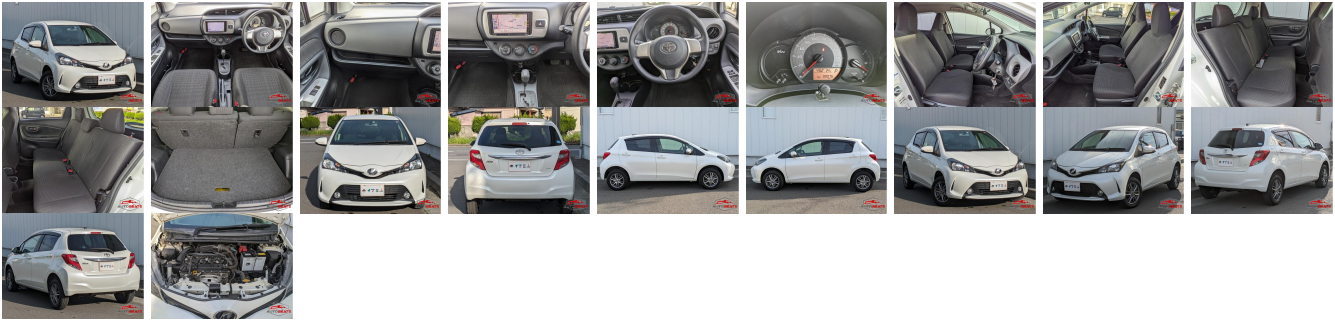

## Vehicle Information

AB-7700731

TOYOTA

First Registration Year: 2014-07  
 Manufacture Year: 2014-07

**Model:** VITZ      **Chassis No:** NSP135-203\*\*\*\*      **Transmission:** Automatic      **Exterior:**  
**Grade:** 4      **Engine:**      **Mileage:** 99,976      **Interior:**  
**Fuel:** Petrol      **Seats:** 5      **Engine Capacity:** 1,300  
**Drive Train:** 4WD      **Color:** PEARL WHITE

## Vehicle Options:

Pwr Steering	Pwr Wind	Pwr Mirrors	Center Lock
Air Cond	Reverse Camera	Pwr Slide Door	Easy Closer
Cruise Control	ABS	Air Bag	Fog Lamps
HID Head Lamps	LED Head Lamps	Spare Key	Remote Key
Push Start	Seat Heater	Pwr Seat	Leather Seat
Floor Mat	Sun Roof	Alloy Wheels	Grill Guard
Rear Wiper	Rear Spoiler	Stereo	Navi/TV
Car CD	Car MD	AUX	Spare Tire
Spare Tire Case	Puncture Repairing Kit	Tool	Jack
Operators Manual	Maint. Record		