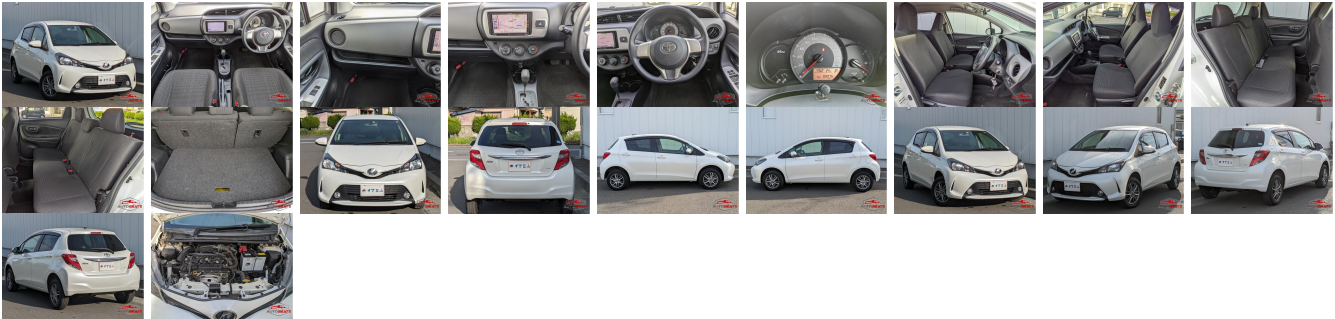

## Vehicle Information

AB-7700731

TOYOTA

First Registration Year: 2014-07  
 Manufacture Year: 2014-07

**Model:** VITZ      **Chassis No:** NSP135-203\*\*\*\*      **Transmission:** Automatic      **Exterior:**  
**Grade:** 4      **Engine:**      **Mileage:** 99,976      **Interior:**  
**Fuel:** Petrol      **Seats:** 5      **Engine Capacity:** 1,300  
**Drive Train:** 4WD      **Color:** PEARL WHITE

## Vehicle Options:

|                  |                        |                |              |
|------------------|------------------------|----------------|--------------|
| Pwr Steering     | Pwr Wind               | Pwr Mirrors    | Center Lock  |
| Air Cond         | Reverse Camera         | Pwr Slide Door | Easy Closer  |
| Cruise Control   | ABS                    | Air Bag        | Fog Lamps    |
| HID Head Lamps   | LED Head Lamps         | Spare Key      | Remote Key   |
| Push Start       | Seat Heater            | Pwr Seat       | Leather Seat |
| Floor Mat        | Sun Roof               | Alloy Wheels   | Grill Guard  |
| Rear Wiper       | Rear Spoiler           | Stereo         | Navi/TV      |
| Car CD           | Car MD                 | AUX            | Spare Tire   |
| Spare Tire Case  | Puncture Repairing Kit | Tool           | Jack         |
| Operators Manual | Maint. Record          |                |              |