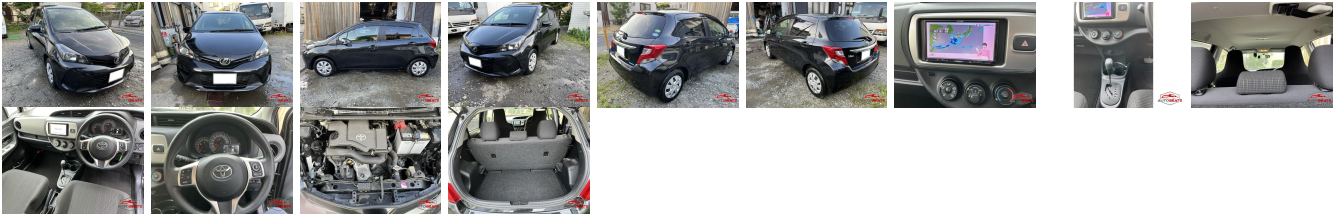

Vehicle Information

AB-7700729

TOYOTA

First Registration Year: 2014-10
Manufacture Year: 2014-10

Model: VITZ **Chassis No:** KSP130-213**** **Transmission:** Automatic **Exterior:**
Grade: 4 **Engine:** **Mileage:** 88,300 **Interior:**
Fuel: Petrol **Seats:** 5 **Engine Capacity:** 1,000
Drive Train: 2WD **Color:** BLACK

Vehicle Options:

Pwr Steering	Pwr Wind	Pwr Mirrors	Center Lock
Air Cond	Reverse Camera	Pwr Slide Door	Easy Closer
Cruise Control	ABS	Air Bag	Fog Lamps
HID Head Lamps	LED Head Lamps	Spare Key	Remote Key
Push Start	Seat Heater	Pwr Seat	Leather Seat
Floor Mat	Sun Roof	Alloy Wheels	Grill Guard
Rear Wiper	Rear Spoiler	Stereo	Navi/TV
Car CD	Car MD	AUX	Spare Tire
Spare Tire Case	Puncture Repairing Kit	Tool	Jack
Operators Manual	Maint. Record		