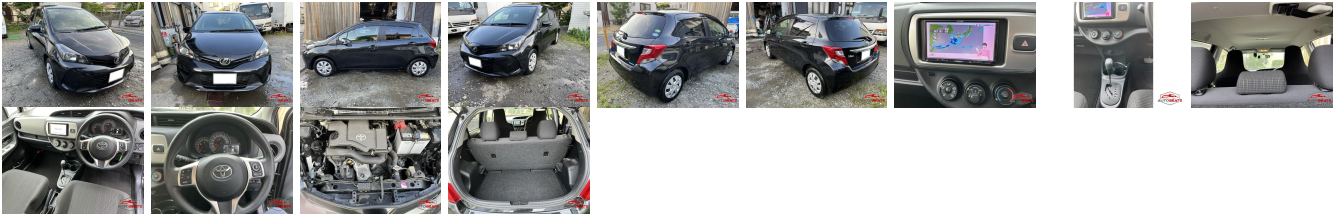

## Vehicle Information

AB-7700729

TOYOTA

**First Registration Year:** 2014-10  
**Manufacture Year:** 2014-10

<b>Model:</b>	VITZ	<b>Chassis No:</b>	KSP130-213****	<b>Transmission:</b>	Automatic	<b>Exterior:</b>
<b>Grade:</b>	4	<b>Engine:</b>		<b>Mileage:</b>	88,300	<b>Interior:</b>
<b>Fuel:</b>	Petrol	<b>Seats:</b>	5	<b>Engine Capacity:</b>	1,000	
<b>Drive Train:</b>	2WD			<b>Color:</b>	BLACK	

## Vehicle Options:

Pwr Steering	Pwr Wind	Pwr Mirrors	Center Lock
Air Cond	Reverse Camera	Pwr Slide Door	Easy Closer
Cruise Control	ABS	Air Bag	Fog Lamps
HID Head Lamps	LED Head Lamps	Spare Key	Remote Key
Push Start	Seat Heater	Pwr Seat	Leather Seat
Floor Mat	Sun Roof	Alloy Wheels	Grill Guard
Rear Wiper	Rear Spoiler	Stereo	Navi/TV
Car CD	Car MD	AUX	Spare Tire
Spare Tire Case	Puncture Repairing Kit	Tool	Jack
Operators Manual	Maint. Record		