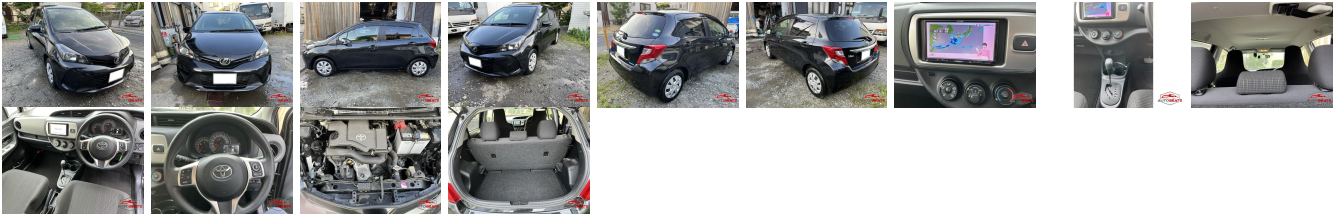

Vehicle Information

AB-7700729

TOYOTA

First Registration Year: 2014-10
 Manufacture Year: 2014-10

Model: VITZ **Chassis No:** KSP130-213**** **Transmission:** Automatic **Exterior:**
Grade: 4 **Engine:** **Mileage:** 88,300 **Interior:**
Fuel: Petrol **Seats:** 5 **Engine Capacity:** 1,000
Drive Train: 2WD **Color:** BLACK

Vehicle Options:

Pwr Steering	Pwr Wind	Pwr Mirrors	Center Lock
Air Cond	Reverse Camera	Pwr Slide Door	Easy Closer
Cruise Control	ABS	Air Bag	Fog Lamps
HID Head Lamps	LED Head Lamps	Spare Key	Remote Key
Push Start	Seat Heater	Pwr Seat	Leather Seat
Floor Mat	Sun Roof	Alloy Wheels	Grill Guard
Rear Wiper	Rear Spoiler	Stereo	Navi/TV
Car CD	Car MD	AUX	Spare Tire
Spare Tire Case	Puncture Repairing Kit	Tool	Jack
Operators Manual	Maint. Record		