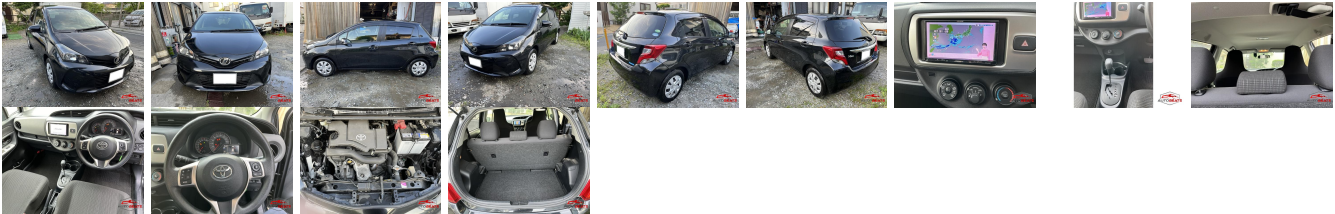

Vehicle Information

AB-7700729

TOYOTA

First Registration Year: 2014-10
Manufacture Year: 2014-10

Model:	VITZ	Chassis No:	KSP130-213****	Transmission:	Automatic	Exterior:
Grade:	4	Engine:		Mileage:	88,300	Interior:
Fuel:	Petrol	Seats:	5	Engine Capacity:	1,000	
Drive Train:	2WD			Color:	BLACK	

Vehicle Options:

Pwr Steering	Pwr Wind	Pwr Mirrors	Center Lock
Air Cond	Reverse Camera	Pwr Slide Door	Easy Closer
Cruise Control	ABS	Air Bag	Fog Lamps
HID Head Lamps	LED Head Lamps	Spare Key	Remote Key
Push Start	Seat Heater	Pwr Seat	Leather Seat
Floor Mat	Sun Roof	Alloy Wheels	Grill Guard
Rear Wiper	Rear Spoiler	Stereo	Navi/TV
Car CD	Car MD	AUX	Spare Tire
Spare Tire Case	Puncture Repairing Kit	Tool	Jack
Operators Manual	Maint. Record		