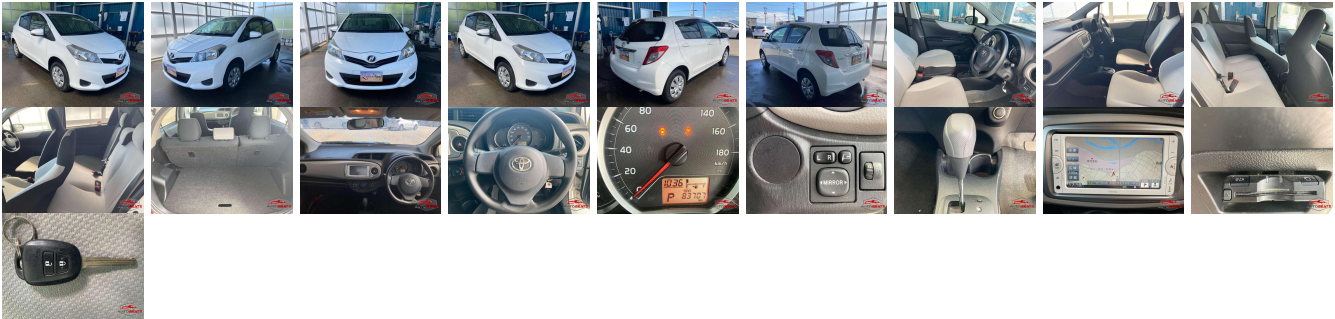

## Vehicle Information

AB-7700721

TOYOTA

**First Registration Year:** 2014-08  
**Manufacture Year:** 2014-08

<b>Model:</b>	VITZ	<b>Chassis No:</b>	NSP135-203****	<b>Transmission:</b>	Automatic	<b>Exterior:</b>
<b>Grade:</b>	4	<b>Engine:</b>		<b>Mileage:</b>	83,707	<b>Interior:</b>
<b>Fuel:</b>	Petrol	<b>Seats:</b>	5	<b>Engine Capacity:</b>	1,300	
<b>Drive Train:</b>	4WD			<b>Color:</b>	WHITE	

## Vehicle Options:

Pwr Steering	Pwr Wind	Pwr Mirrors	Center Lock
Air Cond	Reverse Camera	Pwr Slide Door	Easy Closer
Cruise Control	ABS	Air Bag	Fog Lamps
HID Head Lamps	LED Head Lamps	Spare Key	Remote Key
Push Start	Seat Heater	Pwr Seat	Leather Seat
Floor Mat	Sun Roof	Alloy Wheels	Grill Guard
Rear Wiper	Rear Spoiler	Stereo	Navi/TV
Car CD	Car MD	AUX	Spare Tire
Spare Tire Case	Puncture Repairing Kit	Tool	Jack
Operators Manual	Maint. Record		