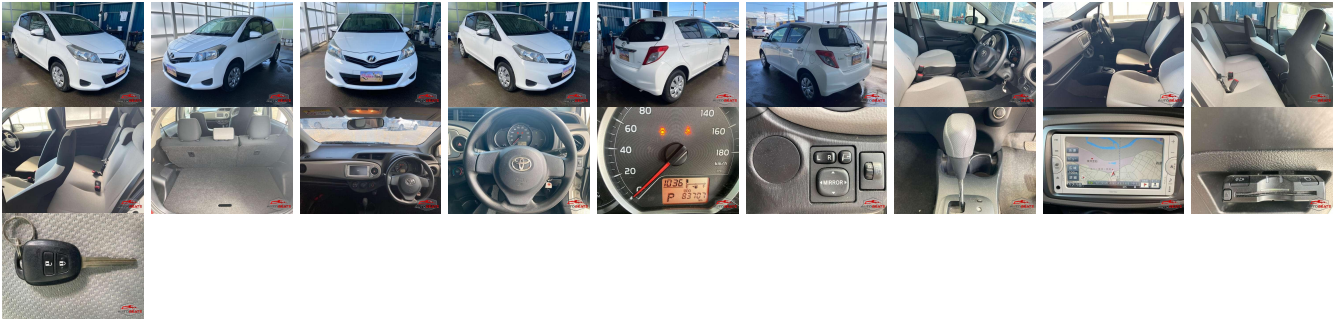

Vehicle Information

AB-7700721

TOYOTA

First Registration Year: 2014-08
Manufacture Year: 2014-08

Model:	VITZ	Chassis No:	NSP135-203****	Transmission:	Automatic	Exterior:
Grade:	4	Engine:		Mileage:	83,707	Interior:
Fuel:	Petrol	Seats:	5	Engine Capacity:	1,300	
Drive Train:	4WD			Color:	WHITE	

Vehicle Options:

Pwr Steering	Pwr Wind	Pwr Mirrors	Center Lock
Air Cond	Reverse Camera	Pwr Slide Door	Easy Closer
Cruise Control	ABS	Air Bag	Fog Lamps
HID Head Lamps	LED Head Lamps	Spare Key	Remote Key
Push Start	Seat Heater	Pwr Seat	Leather Seat
Floor Mat	Sun Roof	Alloy Wheels	Grill Guard
Rear Wiper	Rear Spoiler	Stereo	Navi/TV
Car CD	Car MD	AUX	Spare Tire
Spare Tire Case	Puncture Repairing Kit	Tool	Jack
Operators Manual	Maint. Record		